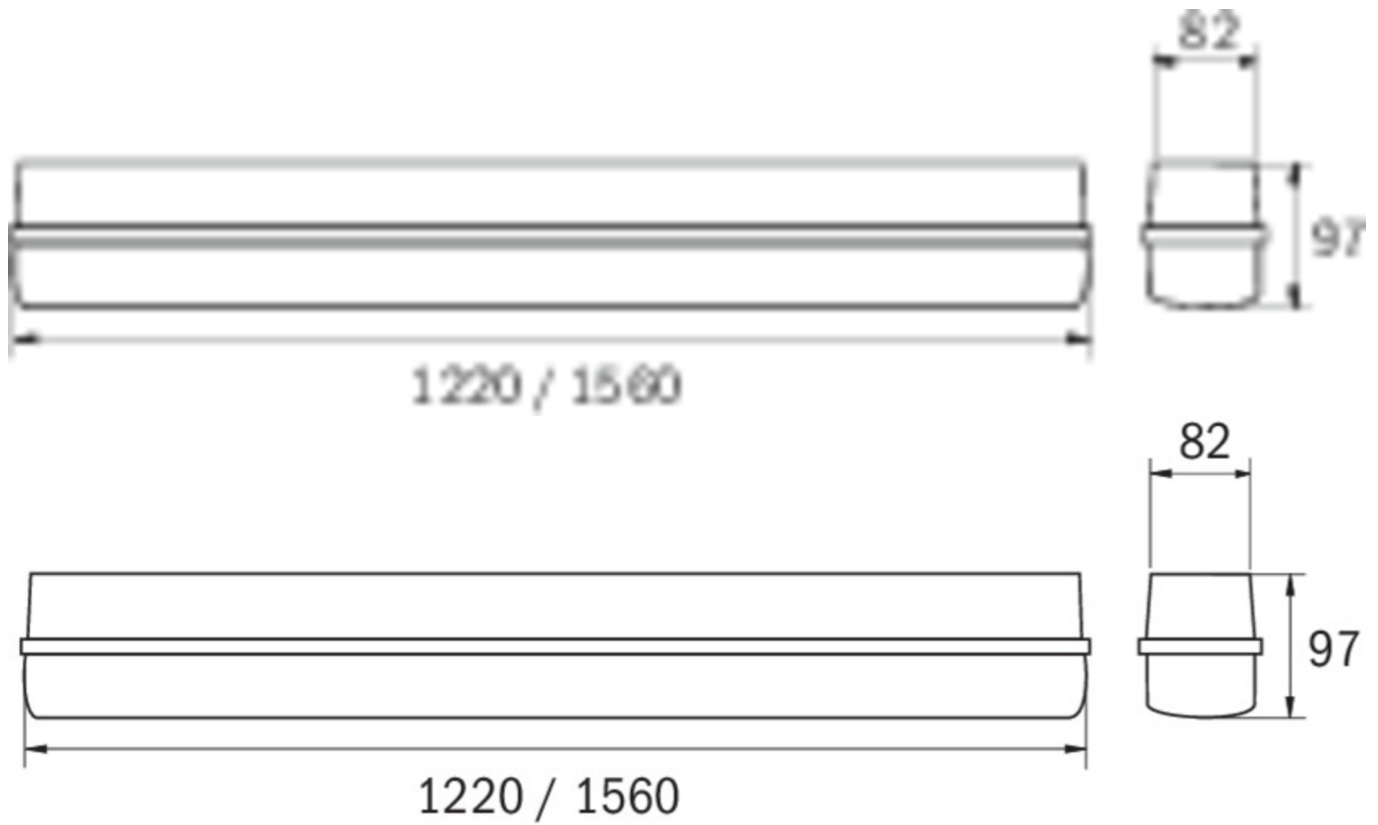

Customs tariff number	94051140
EAN	4260659566500

TECHNICAL DRAWING

As of: 20.03.2025 - Subject to technical changes and errors.