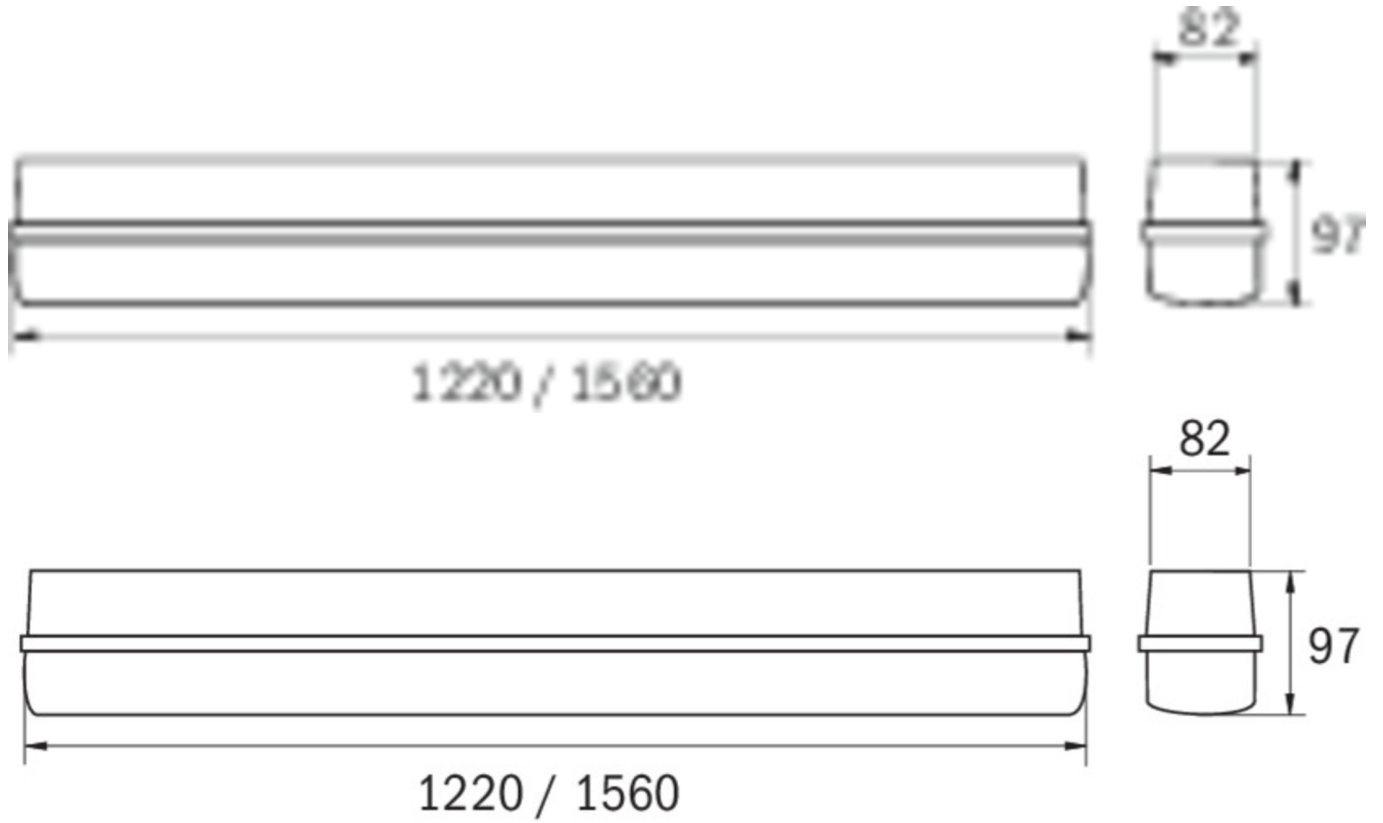

TECHNICAL DRAWING

As of: 17.10.2024 - Subject to technical changes and errors.