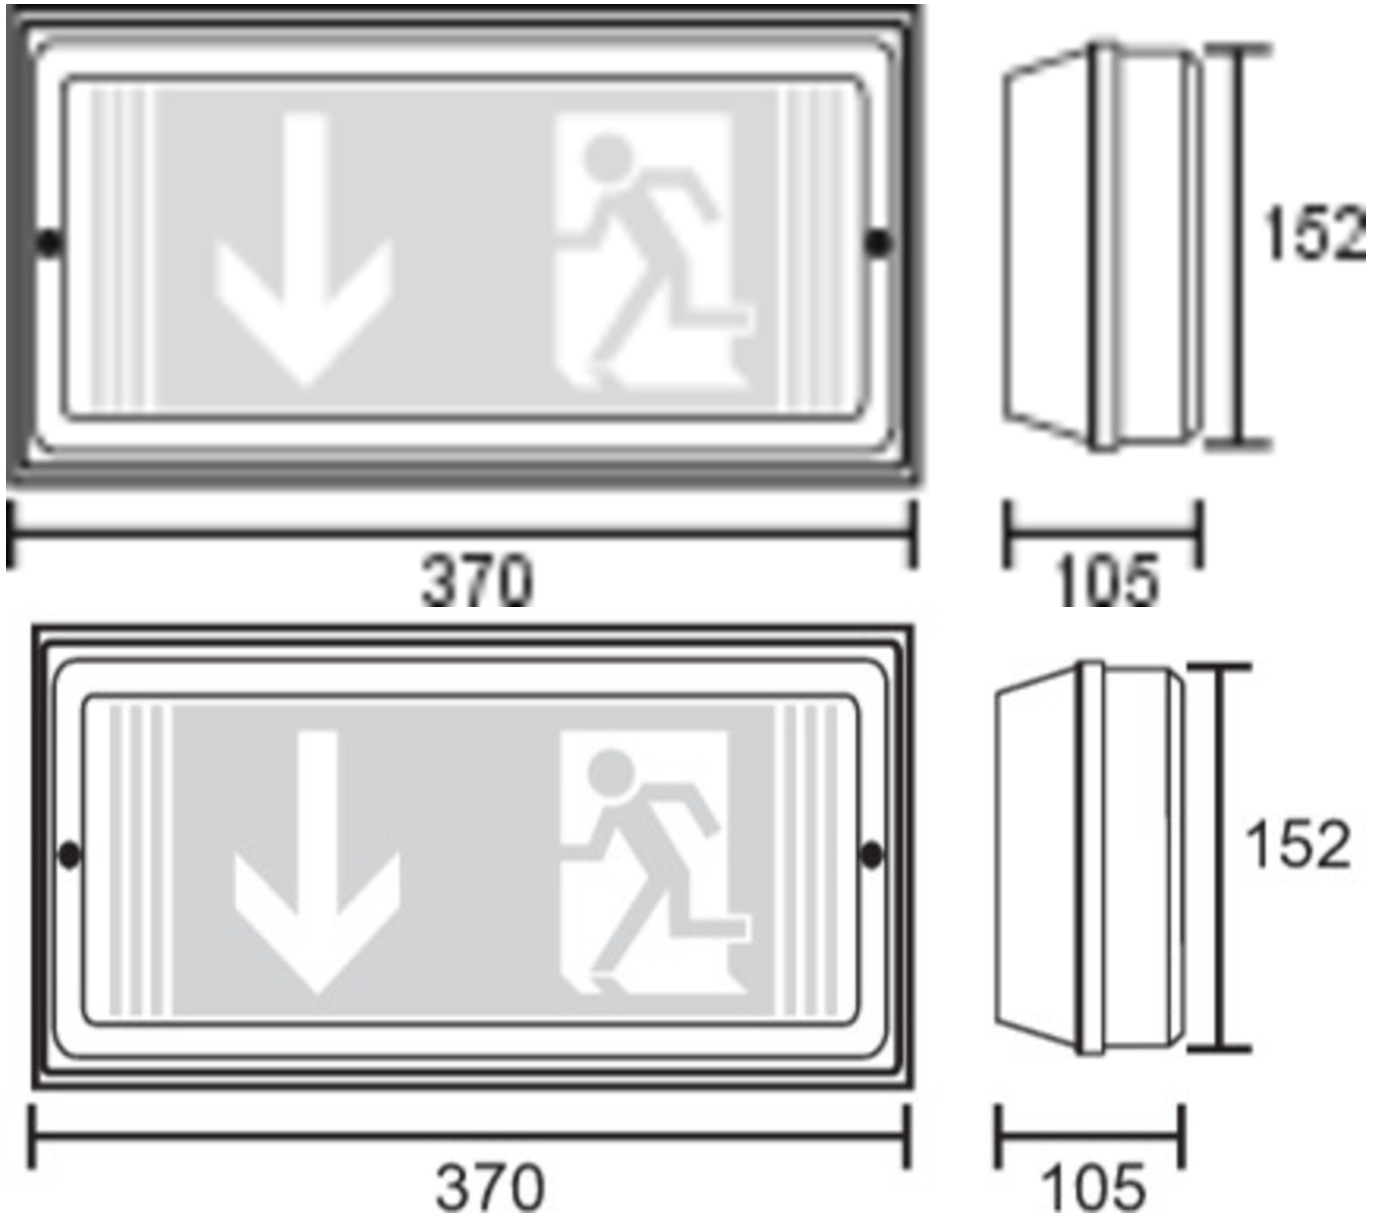

TECHNICAL DRAWING

ACCESSORY LIST

BALL2 - Wire mesh guard