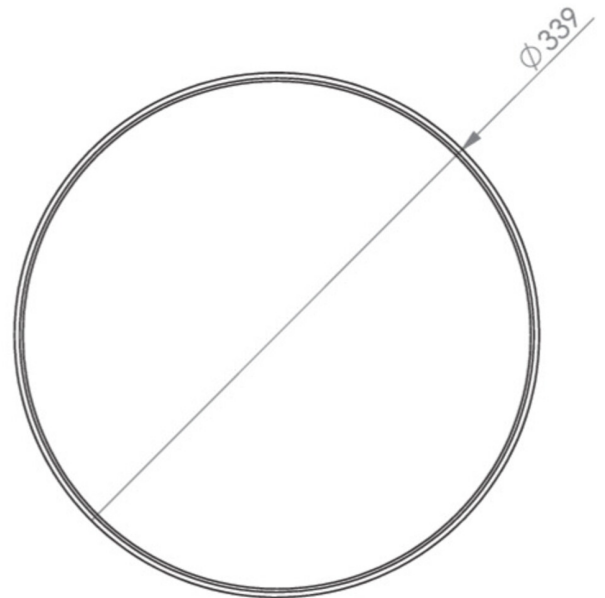

TECHNICAL DRAWING

QBW

QBW

As of: 20.03.2025 - Subject to technical changes and errors.