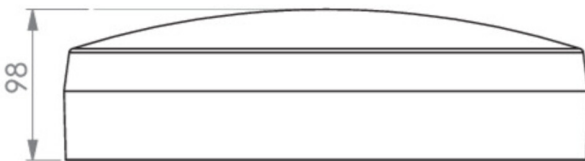

TECHNICAL DRAWING

QBW

QBW

As of: 20.03.2025 - Subject to technical changes and errors.