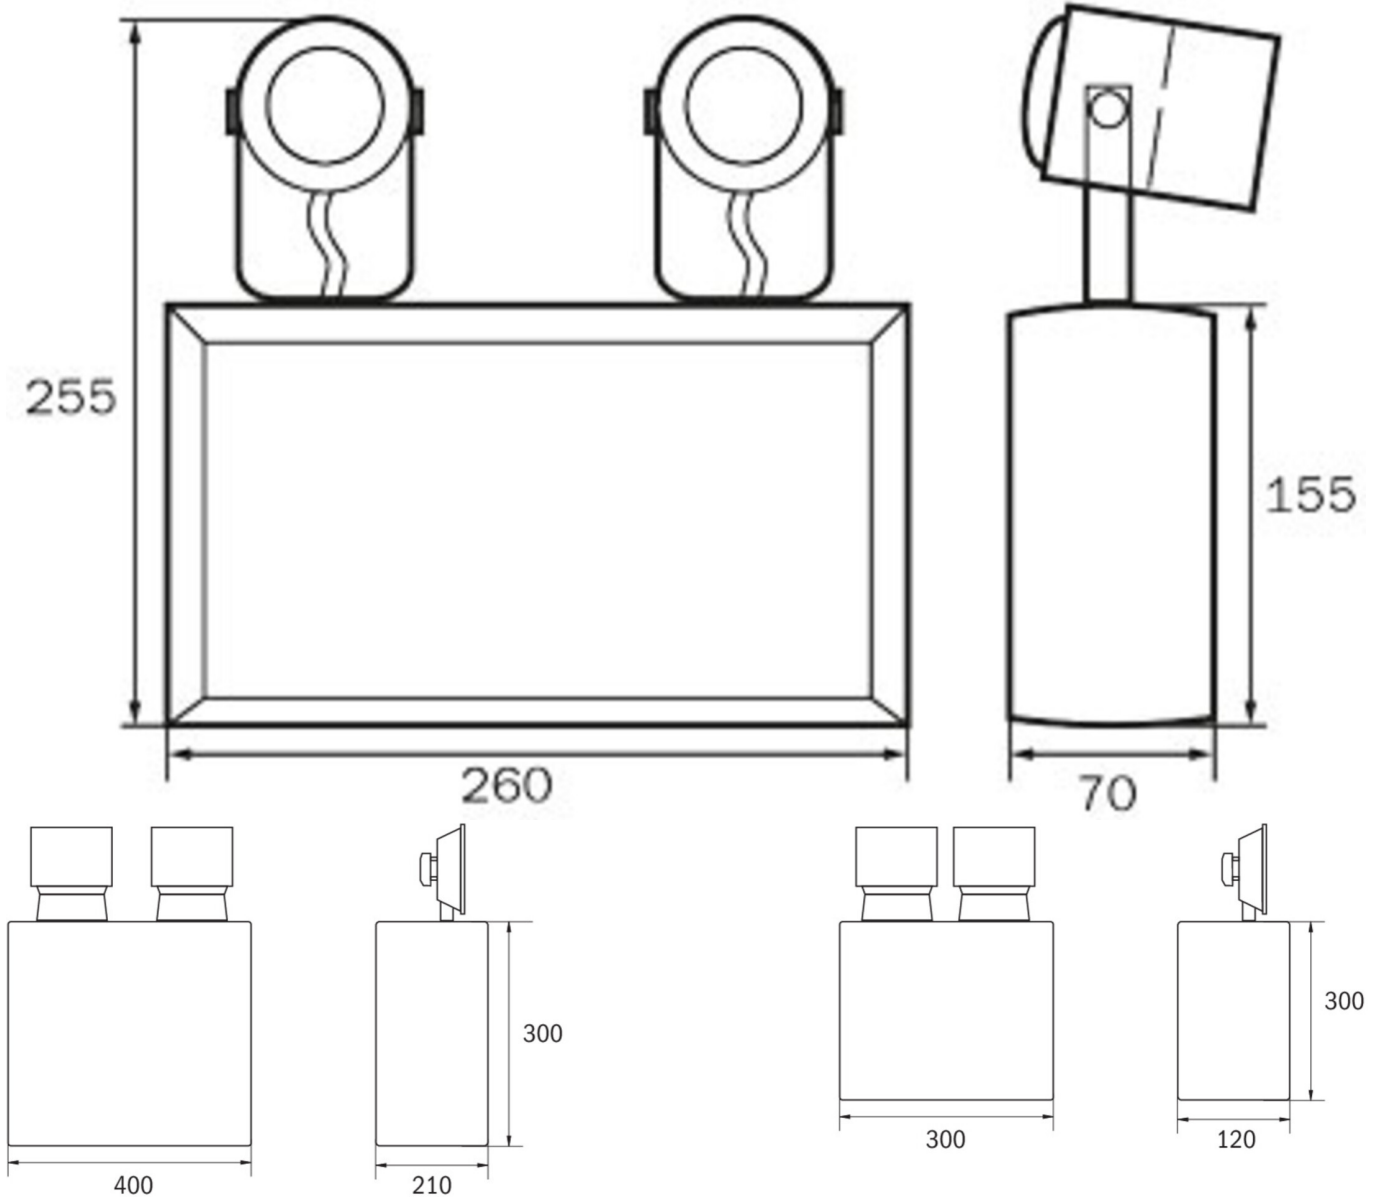

TECHNICAL DRAWING

RELATED PRODUCTS

Art.-No.	Image	Monitoring	Supply	Color	Investment	Automatic log	Maintenance level	Remote maintenance	max. luminaires	Single luminaire monitoring
SGS1308WL		Wireless Professional (WL)	Single battery	RAL 7035	€€	yes	low	yes	1,000 per system	central

As of: 09.01.2025 - Subject to technical changes and errors.