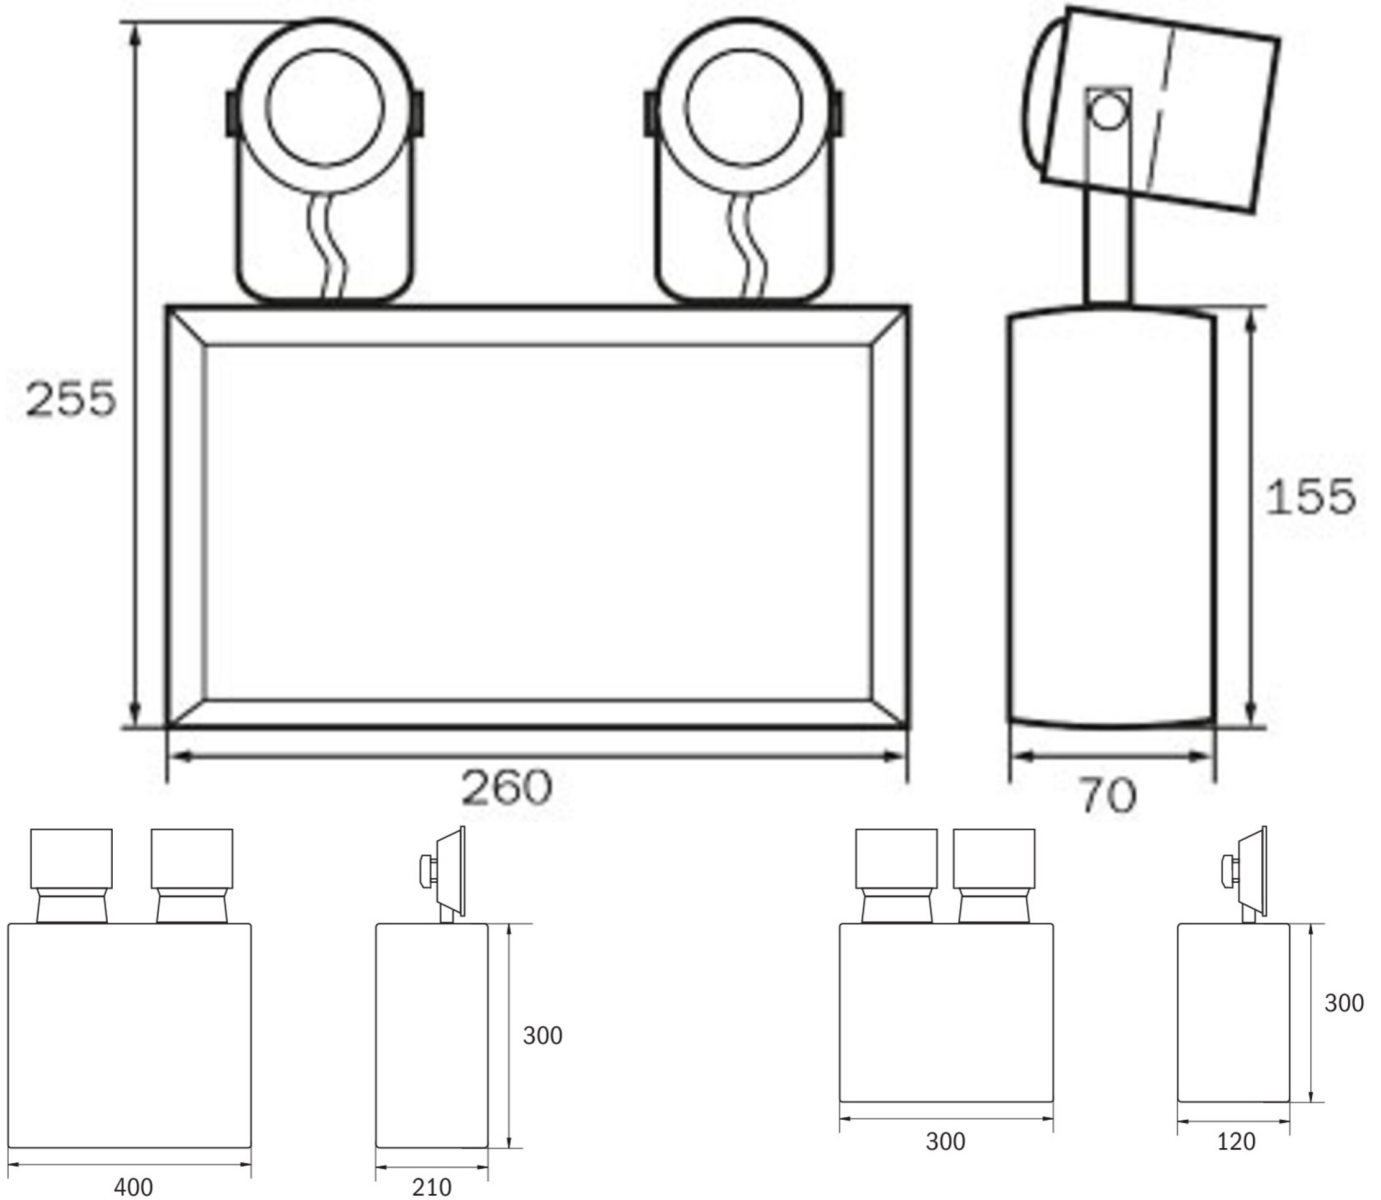

TECHNICAL DRAWING

RELATED PRODUCTS

Art.-No.	Image	Monitoring	Supply	Color	Investment	Automatic log	Maintenance level	Remote maintenance	max. luminaires	Single luminaire monitoring
SGS2503SC		SelfControl (SC)	Single battery	RAL 7035	€	no	high	no	unlimited	itself

As of: 09.01.2025 - Subject to technical changes and errors.