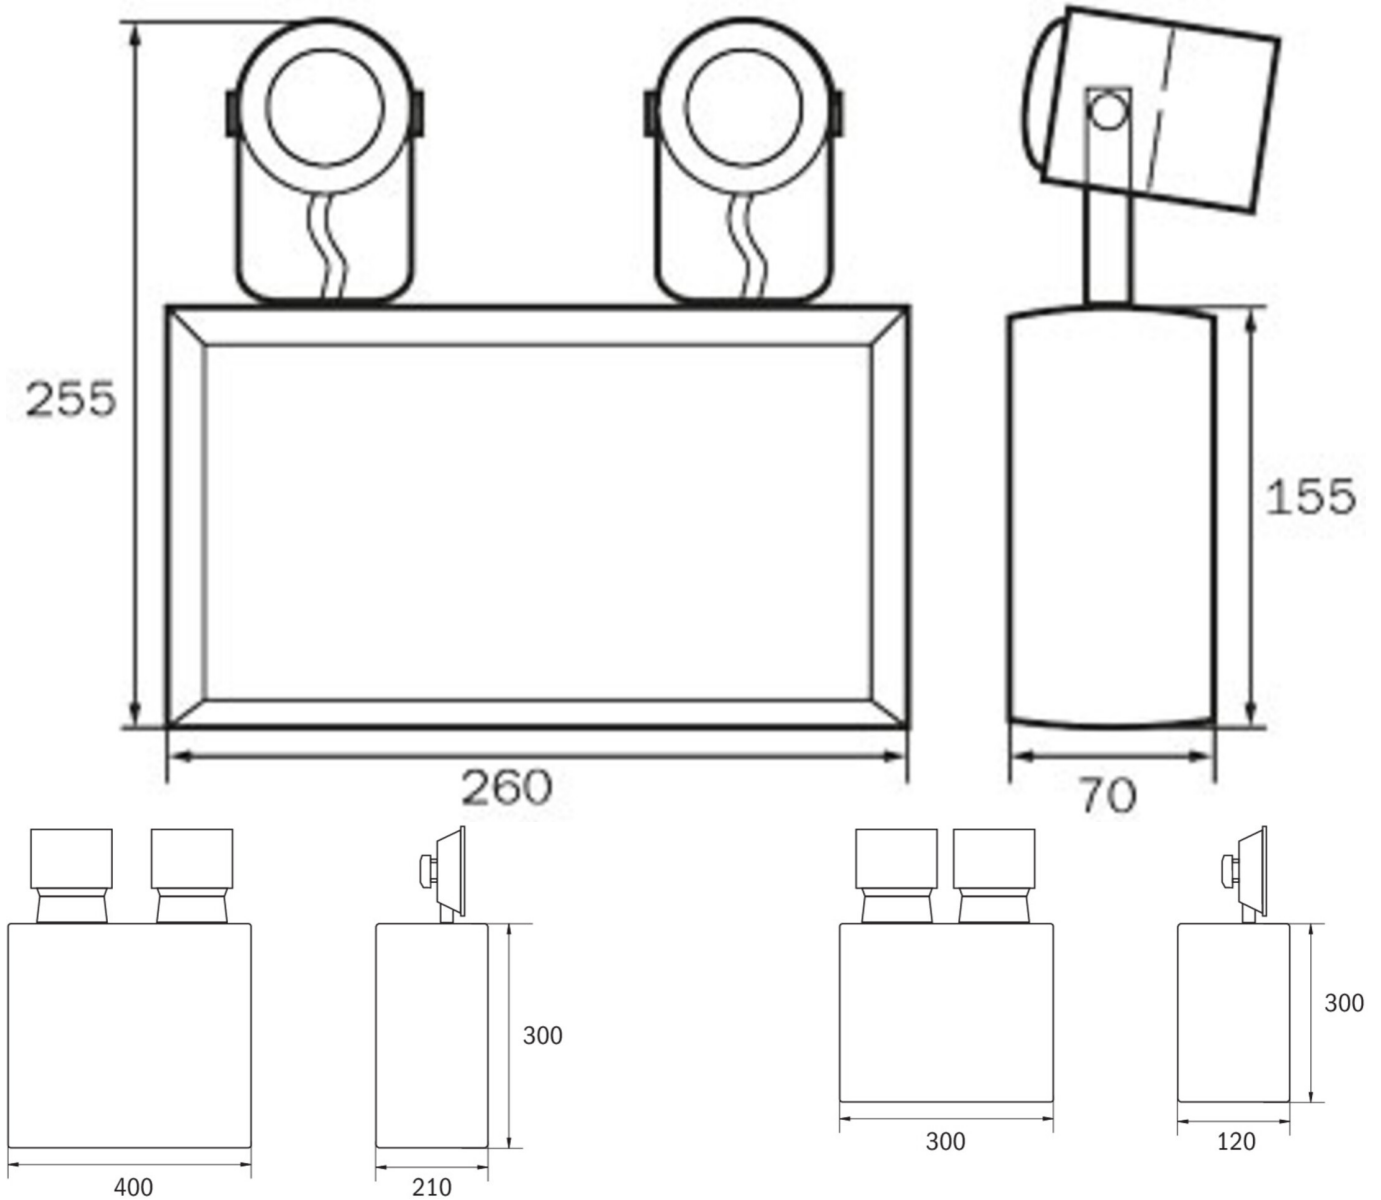

TECHNICAL DRAWING

RELATED PRODUCTS

Art.-No.	Image	Monitoring	Supply	Color	Investment	Automatic log	Maintenance level	Remote maintenance	max. luminaires	Single luminaire monitoring
SKS2101WL		Wireless Professional (WL)	Single battery	RAL 7035	€€	yes	low	yes	1,000 per system	central

As of: 23.01.2025 - Subject to technical changes and errors.