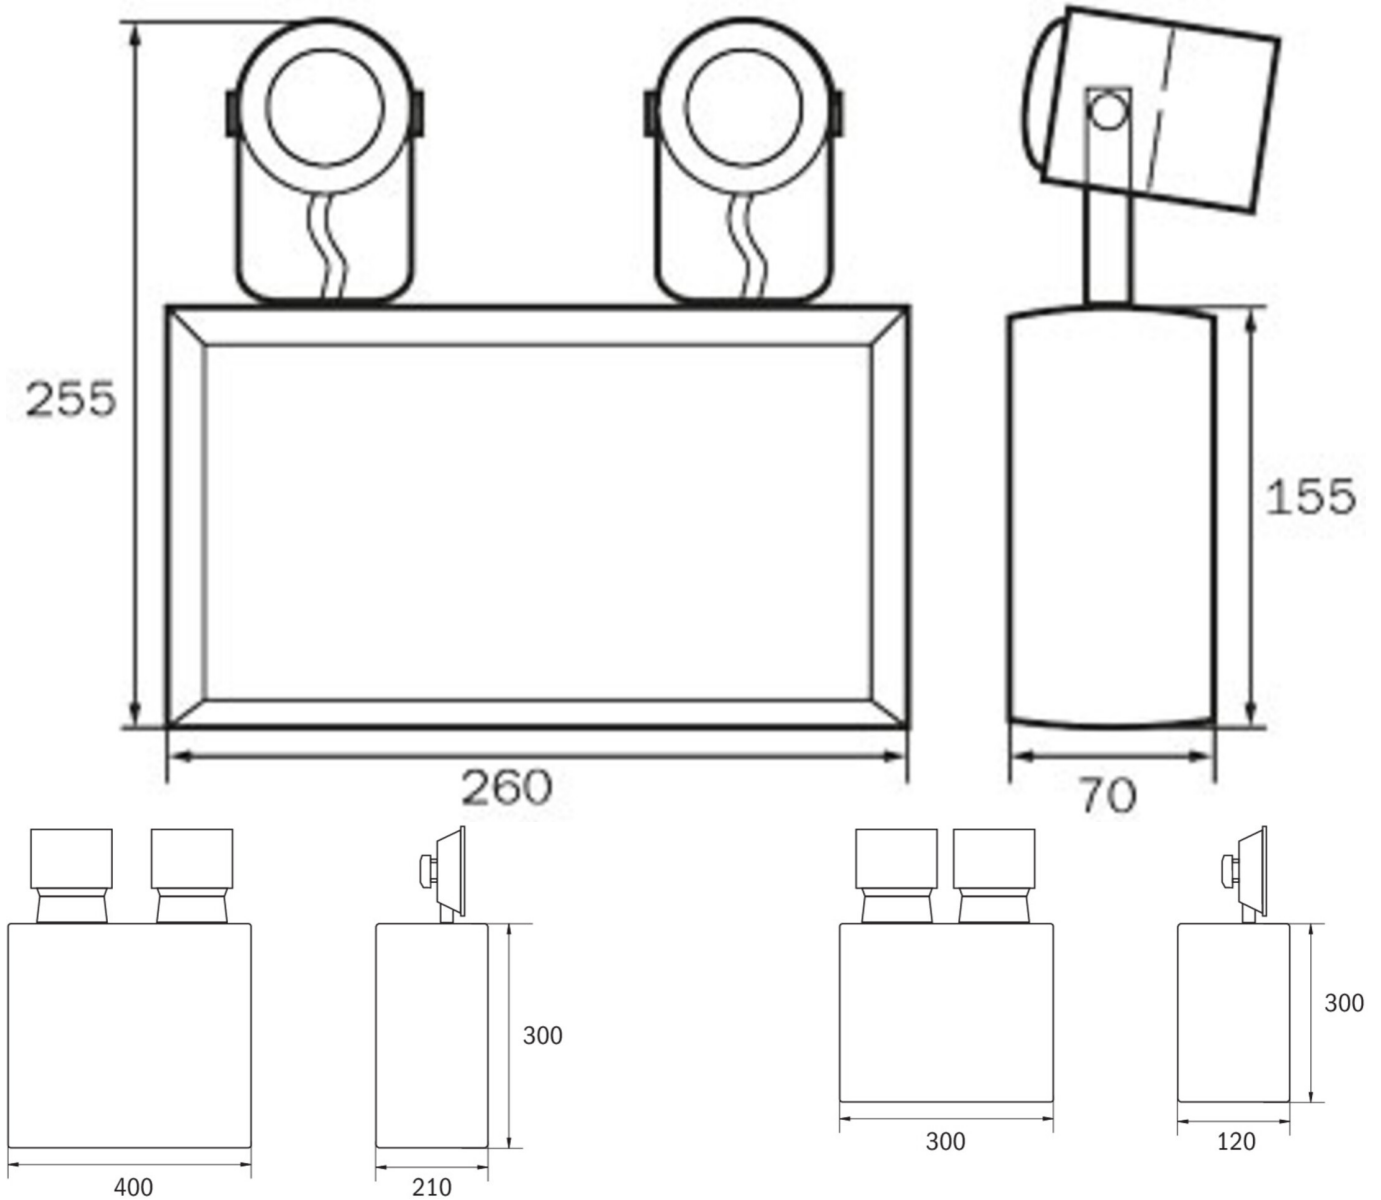

TECHNICAL DRAWING

RELATED PRODUCTS

Art.-No.	Image	Monitoring	Supply	Color	Investment	Automatic log	Maintenance level	Remote maintenance	max. luminaires	Single luminaire monitoring
SKS2103WL		Wireless Professional (WL)	Single battery	RAL 7035	€€	yes	low	yes	1,000 per system	central

As of: 23.01.2025 - Subject to technical changes and errors.