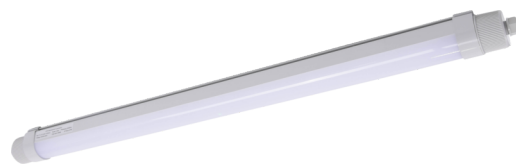

Art.-No.: TU-FW13036-NWS
LED moisture-proof luminaire "VASCA ECO" wall / ceiling construction, 1310x62x64mm, 36W, 3950lm, 4000K, CRI >80, IP66, switchable

LED moisture-proof luminaire, VASCA ECO series, IP66, IK08. Housing and side sections made from polycarbonate, grey. Opal diffuser made from PC, UV-resistant. Symmetric light distribution and homogeneous illumination. Feed-through wiring present. Operating unit integrated, can be switched.

TECHNICAL DATA

Electrical data	
Input Voltage AC	AC 220-240V / 50-60Hz
Power Factor	0.96
System power	36 W
Inrush current	13.5 A
Inrush current duration	170 µs
Luminaires on B10A fuse	16 Stk.
Luminaires on B16A fuse	28 Stk.
Luminaires on C10A fuse	30 Stk.
Luminaires on C16A fuse	45 Stk.
DC Ready	No
Connection cross section	1.5 mm ²
Electrical version	with internal operating device, switchable
CASAMBI Ready	Yes
Photometrical data	
Light source	LED
Colour temperature	4,000 K
Rated luminous flux	3,950 lm
Luminous efficacy	110 lm/W
Light colour	840
Colour rendering index (CRI)	> 80
Beam angle	137/107 °
UGR	24.7
Lifetime (h, at 25°C)	50,000 h, L80

Acceptance tests	
Certifications	CE, ENEC, ROHS
Protection class	II
Ingress protection (IP) rating	IP 66
Impact resistance	IK 08
Glow wire test	850° C
Ambient temperature	-25 to +35 C°
Physical data	
Mounting method	ceiling mounted, wall mounted
Housing material	PC UV proof
Housing colour	grey
Cover material	PC UV proof
Length (L)	1,310 mm
Width (B)	62 mm
Height (H)	64 mm
Product weight	1.1 kg
Weight incl. Packaging	1.2 kg