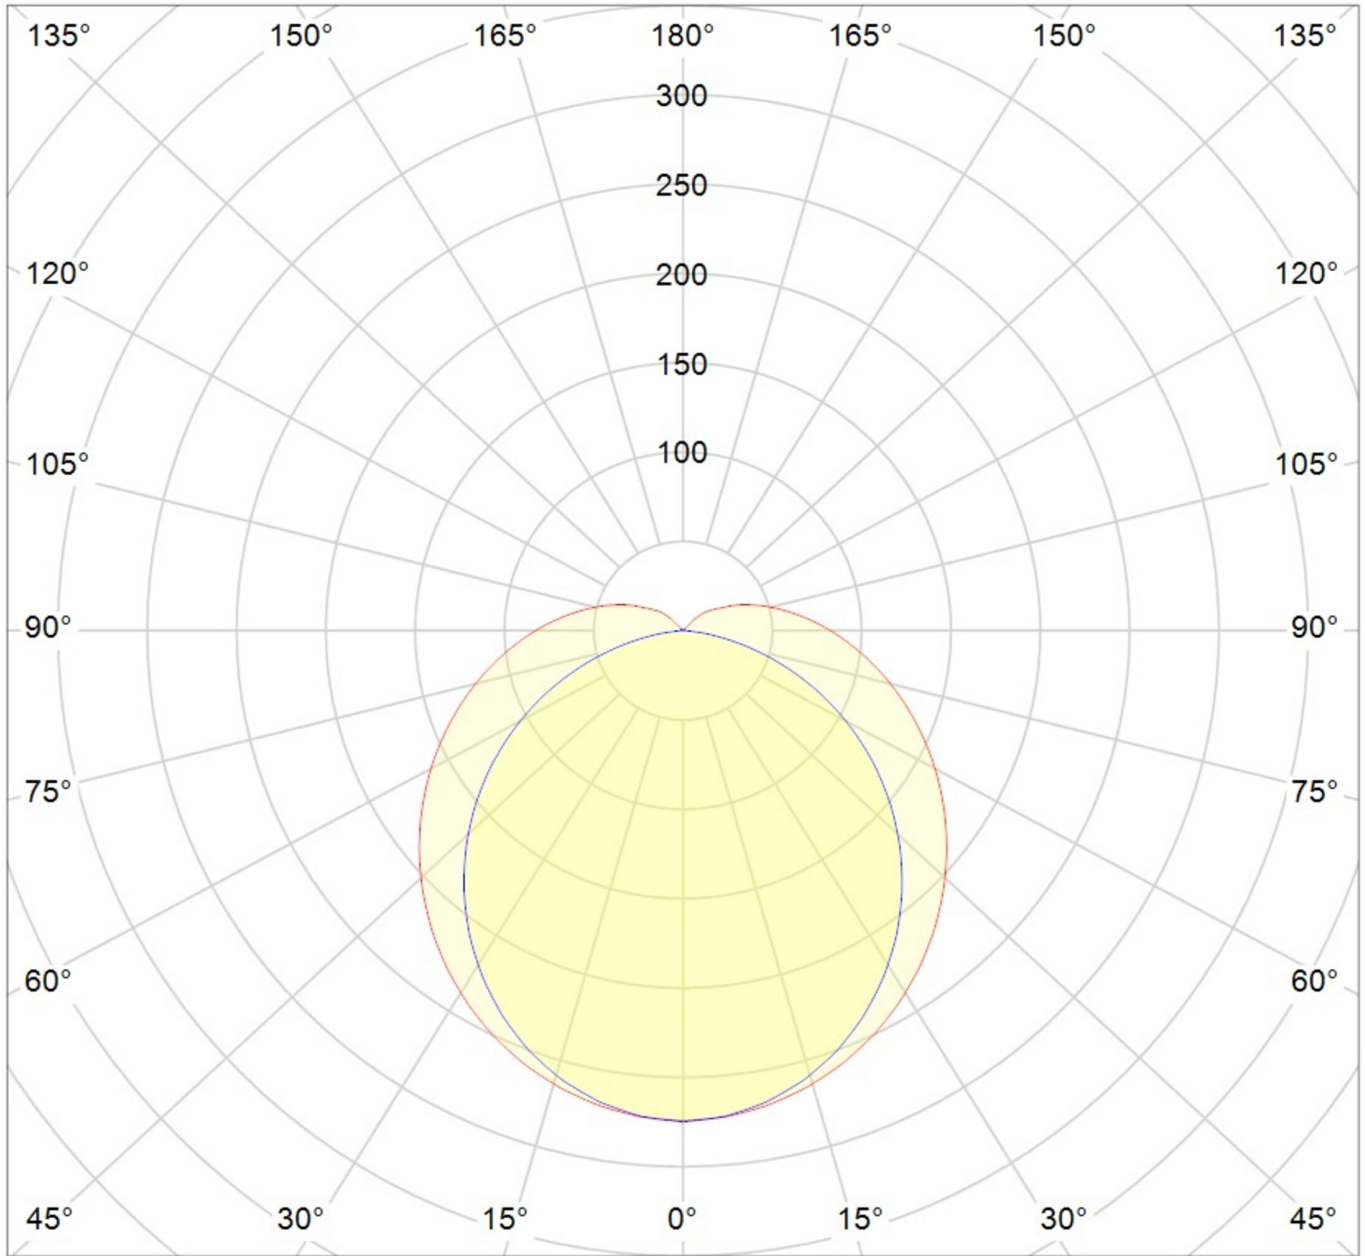

Art.-No.: TU-FW13036-NWS
LED moisture-proof luminaire "VASCA ECO" wall / ceiling construction, 1310x62x64mm, 36W, 3950lm, 4000K, CRI >80, IP66, switchable

LED moisture-proof luminaire, VASCA ECO series, IP66, IK08. Housing and side sections made from polycarbonate, grey. Opal diffuser made from PC, UV-resistant. Symmetric light distribution and homogeneous illumination. Feed-through wiring present. Operating unit integrated, can be switched.

TECHNICAL DATA

Electrical data	
Input Voltage AC	AC 220-240V / 50-60Hz
Power Factor	0.96
System power	36 W
Inrush current	13.5 A
Inrush current duration	170 µs
Luminaires on B10A fuse	16 Stk.
Luminaires on B16A fuse	28 Stk.
Luminaires on C10A fuse	30 Stk.
Luminaires on C16A fuse	45 Stk.
DC Ready	No
Connection cross section	1.5 mm ²
Electrical version	with internal operating device, switchable
CASAMBI Ready	Yes
Photometrical data	
Light source	LED
Colour temperature	4,000 K
Rated luminous flux	3,950 lm
Luminous efficacy	110 lm/W
Light colour	840
Colour rendering index (CRI)	> 80
Beam angle	137/107 °
UGR	24.7
Lifetime (h, at 25°C)	50,000 h, L80

Acceptance tests	
Certifications	CE, ENEC, ROHS
Protection class	II
Ingress protection (IP) rating	IP 66
Impact resistance	IK 08
Glow wire test	850° C
Ambient temperature	-25 to +35 C°
Physical data	
Mounting method	ceiling mounted, wall mounted
Housing material	PC UV proof
Housing colour	grey
Cover material	PC UV proof
Length (L)	1,310 mm
Width (B)	62 mm
Height (H)	64 mm
Product weight	1.1 kg
Weight incl. Packaging	1.2 kg

LIGHT DISTRIBUTION

cd/klm

— C0 - C180 — C90 - C270

$\eta = 100\%$