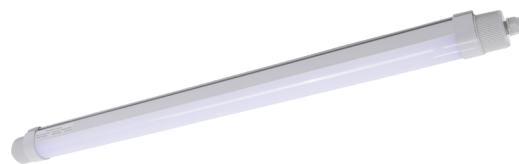

Art.-No.: TU-FW13036-NWS
LED moisture-proof luminaire "VASCA ECO" wall / ceiling construction, 1310x62x64mm, 36W, 3950lm, 4000K, CRI >80, IP66, switchable

LED moisture-proof luminaire, VASCA ECO series, IP66, IK08. Housing and side sections made from polycarbonate, grey. Opal diffuser made from PC, UV-resistant. Symmetric light distribution and homogeneous illumination. Feed-through wiring present. Operating unit integrated, can be switched.

DANE TECHNICZNE

Electrical data	
Input Voltage AC	AC 220-240V / 50-60Hz
Power Factor	0,96
System power	36 W
Inrush current	13,5 A
Inrush current duration	170 μ s
Luminaires on B10A fuse	16 Stk.
Luminaires on B16A fuse	28 Stk.
Luminaires on C10A fuse	30 Stk.
Luminaires on C16A fuse	45 Stk.
DC Ready	No
Connection cross section	1,5 mm ²
Electrical version	with internal operating device, switchable
CASAMBI Ready	Yes
Photometrical data	
Light source	LED
Colour temperature	4 000 K
Rated luminous flux	3 950 lm
Luminous efficacy	110 lm/W
Light colour	840
Colour rendering index (CRI)	> 80
Beam angle	137/107 °
UGR	24,7
Lifetime (h, at 25°C)	50 000 h, L80

Acceptance tests	
Certifications	CE, ENEC, ROHS
Protection class	II
Ingress protection (IP) rating	IP 66
Impact resistance	IK 08
Glow wire test	850° C
Ambient temperature	-25 to +35 C°
Physical data	
Mounting method	ceiling mounted, wall mounted
Housing material	PC UV proof
Housing colour	grey
Cover material	PC UV proof
Length (L)	1 310 mm
Width (B)	62 mm
Height (H)	64 mm
Product weight	1,1 kg
Weight incl. Packaging	1,2 kg