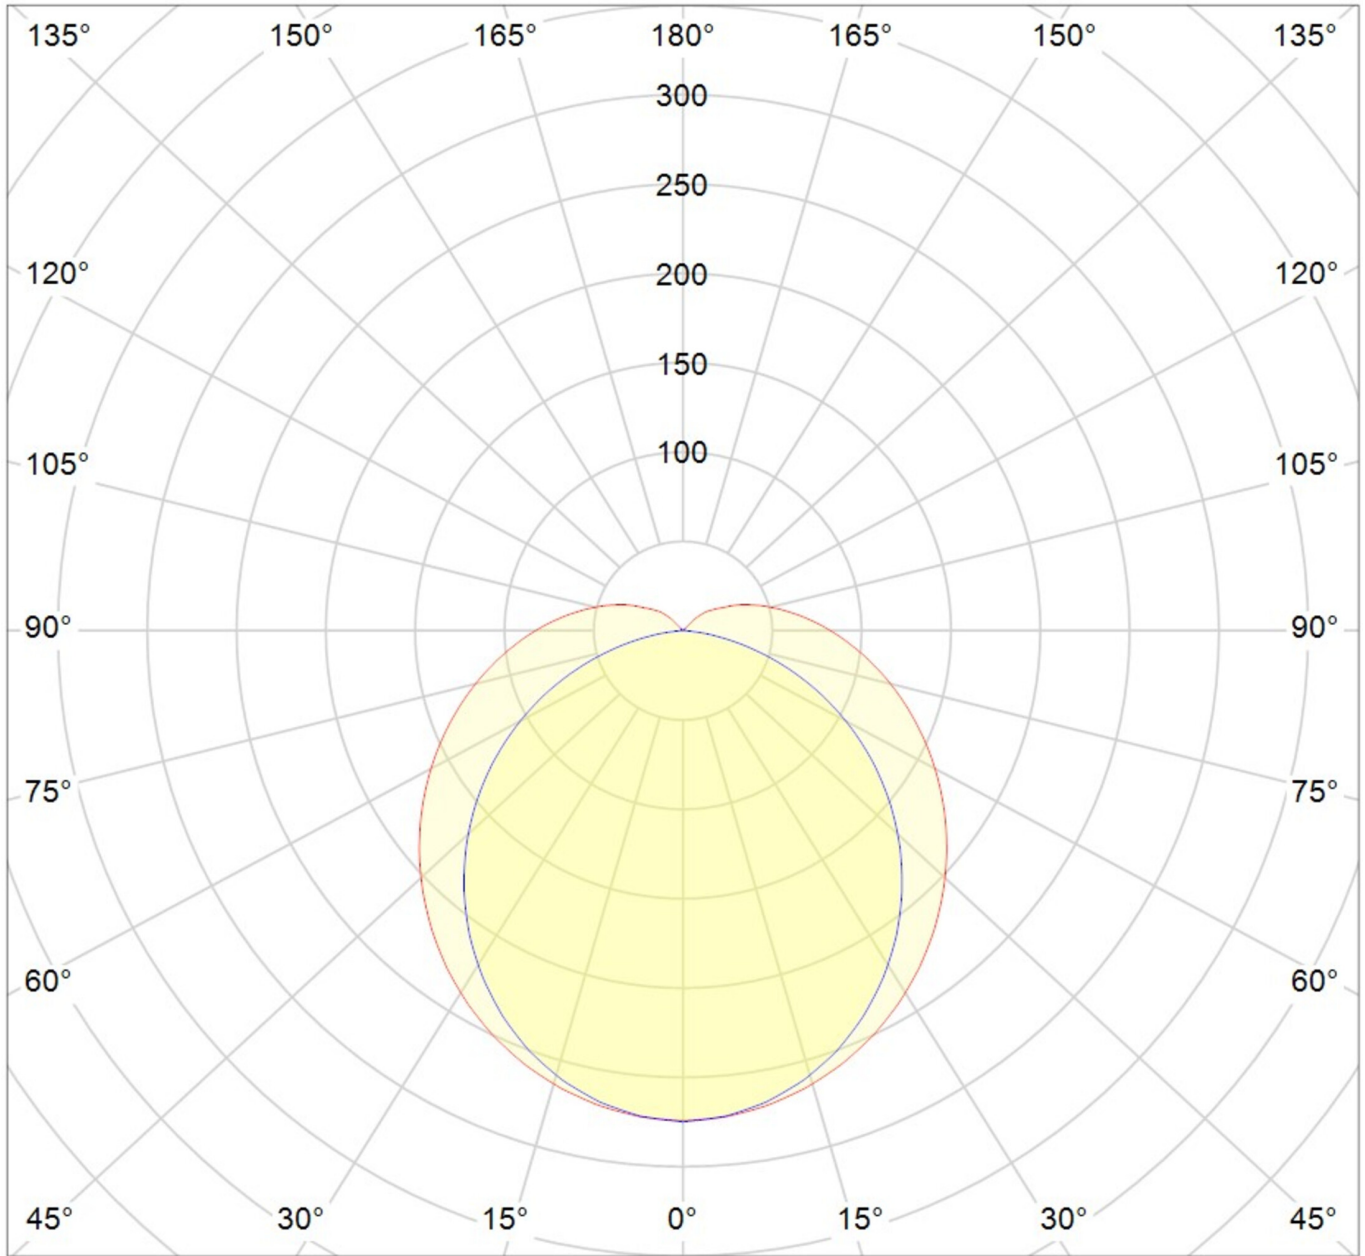

Art.-No.: TU-FW13036-NWS
LED moisture-proof luminaire "VASCA ECO" wall / ceiling construction, 1310x62x64mm, 36W, 3950lm, 4000K, CRI >80, IP66, switchable

LED moisture-proof luminaire, VASCA ECO series, IP66, IK08. Housing and side sections made from polycarbonate, grey. Opal diffuser made from PC, UV-resistant. Symmetric light distribution and homogeneous illumination. Feed-through wiring present. Operating unit integrated, can be switched.

DANE TECHNICZNE

Electrical data	
Input Voltage AC	AC 220-240V / 50-60Hz
Power Factor	0,96
System power	36 W
Inrush current	13,5 A
Inrush current duration	170 μ s
Luminaires on B10A fuse	16 Stk.
Luminaires on B16A fuse	28 Stk.
Luminaires on C10A fuse	30 Stk.
Luminaires on C16A fuse	45 Stk.
DC Ready	No
Connection cross section	1,5 mm ²
Electrical version	with internal operating device, switchable
CASAMBI Ready	Yes
Photometrical data	
Light source	LED
Colour temperature	4 000 K
Rated luminous flux	3 950 lm
Luminous efficacy	110 lm/W
Light colour	840
Colour rendering index (CRI)	> 80
Beam angle	137/107 °
UGR	24,7
Lifetime (h, at 25°C)	50 000 h, L80

Acceptance tests	
Certifications	CE, ENEC, ROHS
Protection class	II
Ingress protection (IP) rating	IP 66
Impact resistance	IK 08
Glow wire test	850° C
Ambient temperature	-25 to +35 C°
Physical data	
Mounting method	ceiling mounted, wall mounted
Housing material	PC UV proof
Housing colour	grey
Cover material	PC UV proof
Length (L)	1 310 mm
Width (B)	62 mm
Height (H)	64 mm
Product weight	1,1 kg
Weight incl. Packaging	1,2 kg

LIGHT DISTRIBUTION

cd/klm

$\eta = 100\%$

— C0 - C180 — C90 - C270