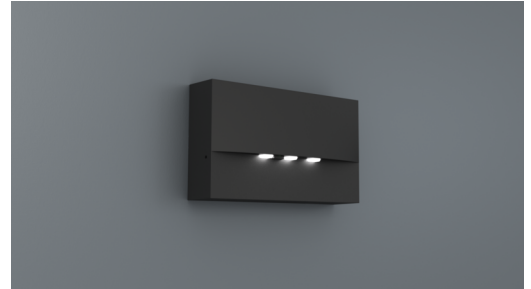

Emergency luminaire Art.-No.: WAF028SC-AZ

LED emergency luminaire for surface wall mounting for the lighting of escape and rescue routes according to DIN EN 60598-1, DIN EN 60598-2-22 and DIN EN 1838. It is harmonized with the design of the WEF or WER recessed wall luminaires and fit together with the exit signs of the A-series.

TECHNICAL DATA

Luminaire type	Emergency luminaire
Mounting	Wall mounted
Pictograph	No
Illuminant	LED
Housing material	Zinc die-cast
Colour	RAL 7016
Mechanical rating IP	20
Impact resistance IK	4
Protection class	2
Supply	Single battery
Monitoring	Self-Control
Operation time	8 h
Battery	4,8V/2,0Ah NiMH
Operation mode	maintained/non-maintained mode
Input Voltage AC	230 V
Input Frequency Hz	50 / 60 Hz
Power consumption max.	5 W
Power consumption maintained	3,6 W
Power consumption non-maintained	0,35 W
Ambient temperature maintained mode	-5 °C / 35 °C
Ambient temperature non-maintained mode	-5 °C / 40 °C
Length	53 mm
Width	193 mm
Height	115 mm
Weight	0.19 kg

Weight incl. Packaging	0.22 kg
Connection cross-section	2.5 mm
Switching input L'	Yes
Emergency light blocking	Yes
Battery connector	Plug
Dimming function	Yes
Luminous flux mains mode	300 lm
Luminous flux emergency mode	140 lm
Customs tariff number	94056180
Coutry of origin	Germany
EAN	4260682140821