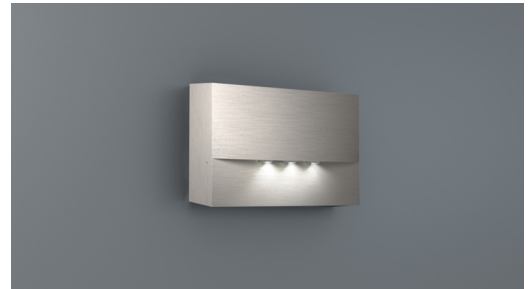

Emergency luminaire Art.-No.: WAF028SC-E

LED emergency luminaire for surface wall mounting for the lighting of escape and rescue routes according to DIN EN 60598-1, DIN EN 60598-2-22 and DIN EN 1838. It is harmonized with the design of the WEF or WER recessed wall luminaires and fit together with the exit signs of the A-series.

TECHNICAL DATA

Luminaire type	Emergency luminaire
Mounting	Wall mounted
Pictograph	No
Illuminant	LED
Housing material	Zinc die casting
Colour	Stainless steel look
Mechanical rating IP	20
Impact resistance IK	4
Protection class	2
Supply	Single battery
Monitoring	Self-Control
Operation time	8 h
Battery	4,8V/2,0Ah NiMH
Operation mode	maintained/non-maintained mode
Input Voltage AC	230 V
Input Frequency Hz	50 / 60 Hz
Power consumption max.	5 W
Power consumption maintained	3,6 W
Power consumption non-maintained	0,35 W
Ambient temperature maintained mode	-5 °C / 35 °C
Ambient temperature non-maintained mode	-5 °C / 40 °C
Length	53 mm
Width	193 mm
Height	115 mm
Weight	0.19 kg

Weight incl. Packaging	0.22 kg
Connection cross-section	2.5 mm
Switching input L'	Yes
Emergency light blocking	Yes
Battery connector	Plug
Dimming function	Yes
Luminous flux mains mode	300 lm
Luminous flux emergency mode	140 lm
Customs tariff number	94056180
Coutry of origin	Germany
EAN	4260682140838