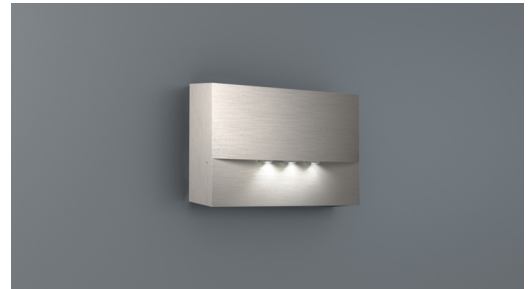

## Emergency luminaire Art.-No.: WAF029ML-E

LED emergency luminaire for surface wall mounting for the lighting of escape and rescue routes according to DIN EN 60598-1, DIN EN 60598-2-22 and DIN EN 1838. It is harmonized with the design of the WEF or WER recessed wall luminaires and fit together with the exit signs of the A-series.

### TECHNICAL DATA

Luminaire type	Emergency luminaire
Mounting	Wall mounted
Pictograph	No
Illuminant	LED
Housing material	Zinc die casting
Colour	Stainless steel look
Mechanical rating IP	20
Impact resistance IK	4
Protection class	2
Supply	Central power supply system
Monitoring	ML - Central power supply system
Operation time	CPS
Operation mode	single luminaire switching
Input Voltage AC	230 V
Input Frequency Hz	50 / 60 Hz
Input Voltage DC	216 V
Power consumption max.	4,5 W
Power consumption maintained	4,5 W
Power consumption non-maintained	1,1 W
Ambient temperature maintained mode	-20 °C / 35 °C
Ambient temperature non-maintained mode	-20 °C / 40 °C
Length	53 mm
Width	193 mm
Height	115 mm
Weight	0.07 kg

Weight incl. Packaging	0.1 kg
Connection cross-section	2.5 mm
Switching input L'	Yes
Emergency light blocking	No
Battery connector	None
Dimming function	Yes
Luminous flux mains mode	420 lm
Luminous flux emergency mode	420 lm
Customs tariff number	94056180
Coutry of origin	Germany
EAN	4260581712891