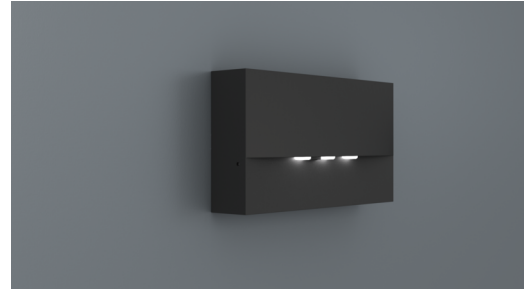

Emergency luminaire Art.-No.: WAF421WL-AZ

LED emergency luminaire for surface wall mounting for the lighting of escape and rescue routes according to DIN EN 60598-1, DIN EN 60598-2-22 and DIN EN 1838. It is harmonized with the design of the WEF or WER recessed wall luminaires and fit together with the exit signs of the A-series.

TECHNICAL DATA

Luminaire type	Emergency luminaire
Mounting	Wall mounted
Pictograph	No
Illuminant	LED
Housing material	Zinc die-cast
Colour	RAL 7016
Mechanical rating IP	20
Impact resistance IK	4
Protection class	2
Supply	Single battery
Monitoring	WL - Wireless Professional
Operation time	1 h
Battery	6.4V/1.2Ah LiFeP04
Operation mode	maintained/non-maintained mode
Input Voltage AC	230 V
Input Frequency Hz	50 Hz
Power consumption max.	5,1 W
Power consumption maintained	3,9 W
Power consumption non-maintained	0,8 W
Ambient temperature maintained mode	-5 °C / 35 °C
Ambient temperature non-maintained mode	-5 °C / 40 °C
Length	53 mm
Width	193 mm
Height	115 mm
Weight	0.22 kg

Weight incl. Packaging	0.25 kg
Connection cross-section	2.5 mm
Switching input L'	Yes
Emergency light blocking	No
Battery connector	Plug
Dimming function	Yes
Luminous flux mains mode	420 lm
Luminous flux emergency mode	420 lm
Customs tariff number	94056180
Coutry of origin	Germany
EAN	4260766551895