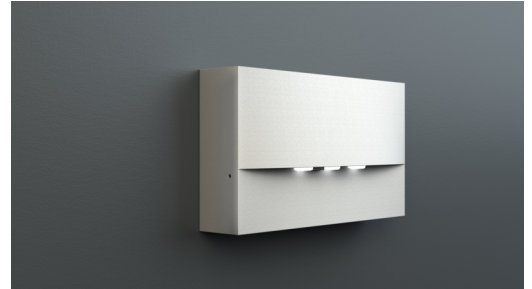

Emergency luminaire Art.-No.: WAF421WL

LED emergency luminaire for surface wall mounting for the lighting of escape and rescue routes according to DIN EN 60598-1, DIN EN 60598-2-22 and DIN EN 1838. It is harmonized with the design of the WEF or WER recessed wall luminaires and fit together with the exit signs of the A-series.

TECHNICAL DATA

Luminaire type	Emergency luminaire
Mounting	Wall mounted
Pictograph	No
Illuminant	LED
Housing material	Zinc die-cast
Colour	RAL 9003
Mechanical rating IP	20
Impact resistance IK	4
Protection class	2
Supply	Single battery
Monitoring	WL - Wireless Professional
Operation time	1 h
Battery	6.4V/1.2Ah LiFeP04
Operation mode	maintained/non-maintained mode
Input Voltage AC	230 V
Input Frequency Hz	50 Hz
Power consumption max.	5,1 W
Power consumption maintained	3,9 W
Power consumption non-maintained	0,8 W
Ambient temperature maintained mode	-5 °C / 35 °C
Ambient temperature non-maintained mode	-5 °C / 40 °C
Length	193 mm
Width	53 mm
Height	115 mm
Weight	0.22 kg

Weight incl. Packaging	0.25 kg
Connection cross-section	2.5 mm
Switching input L'	Yes
Emergency light blocking	No
Battery connector	Plug
Dimming function	Yes
Luminous flux mains mode	420 lm
Luminous flux emergency mode	420 lm
Customs tariff number	94056180
Coutry of origin	Germany
EAN	4260766551888