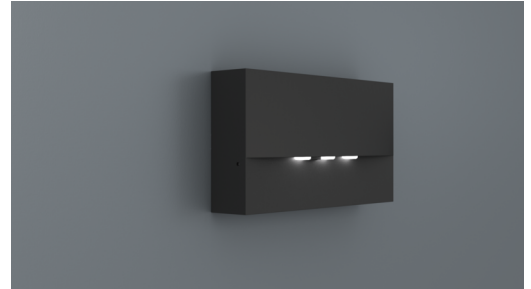

## Emergency luminaire Art.-No.: WAF423WL-AZ

LED emergency luminaire for surface wall mounting for the lighting of escape and rescue routes according to DIN EN 60598-1, DIN EN 60598-2-22 and DIN EN 1838. It is harmonized with the design of the WEF or WER recessed wall luminaires and fit together with the exit signs of the A-series.

### TECHNICAL DATA

Luminaire type	Emergency luminaire
Mounting	Wall mounted
Pictograph	No
Illuminant	LED
Housing material	Zinc die-cast
Colour	RAL 7016
Mechanical rating IP	20
Impact resistance IK	4
Protection class	2
Supply	Single battery
Monitoring	WL - Wireless Professional
Operation time	3 h
Battery	6.4V/1.2Ah LiFeP04
Operation mode	maintained/non-maintained mode
Input Voltage AC	230 V
Input Frequency Hz	50 Hz
Power consumption max.	5,1 W
Power consumption maintained	3,9 W
Power consumption non-maintained	0,8 W
Ambient temperature maintained mode	-5 °C / 35 °C
Ambient temperature non-maintained mode	-5 °C / 40 °C
Length	53 mm
Width	193 mm
Height	115 mm
Weight	0.22 kg

Weight incl. Packaging	0.25 kg
Connection cross-section	2.5 mm
Switching input L'	Yes
Emergency light blocking	No
Battery connector	Plug
Dimming function	Yes
Luminous flux mains mode	420 lm
Luminous flux emergency mode	315 lm
Customs tariff number	94056180
Coutry of origin	Germany
EAN	4260766551925