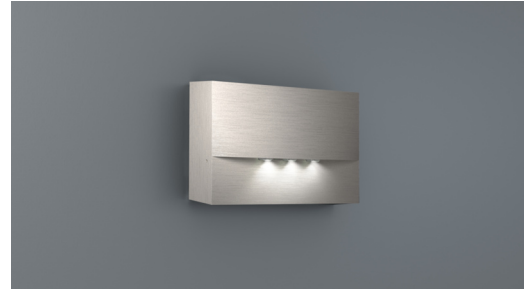

## Emergency luminaire Art.-No.: WAF423WL-E

LED emergency luminaire for surface wall mounting for the lighting of escape and rescue routes according to DIN EN 60598-1, DIN EN 60598-2-22 and DIN EN 1838. It is harmonized with the design of the WEF or WER recessed wall luminaires and fit together with the exit signs of the A-series.