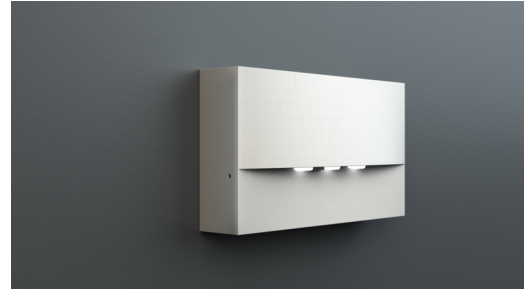

Emergency luminaire Art.-No.: WAF423WL

LED emergency luminaire for surface wall mounting for the lighting of escape and rescue routes according to DIN EN 60598-1, DIN EN 60598-2-22 and DIN EN 1838. It is harmonized with the design of the WEF or WER recessed wall luminaires and fit together with the exit signs of the A-series.

TECHNICAL DATA

| | |
|-----------------------------------------|--------------------------------|
| Luminaire type | Emergency luminaire |
| Mounting | Wall mounted |
| Pictograph | No |
| Illuminant | LED |
| Housing material | Zinc die-cast |
| Colour | RAL 9003 |
| Mechanical rating IP | 20 |
| Impact resistance IK | 4 |
| Protection class | 2 |
| Supply | Single battery |
| Monitoring | WL - Wireless Professional |
| Operation time | 3 h |
| Battery | 6.4V/1.2Ah LiFeP04 |
| Operation mode | maintained/non-maintained mode |
| Input Voltage AC | 230 V |
| Input Frequency Hz | 50 Hz |
| Power consumption max. | 5,1 W |
| Power consumption maintained | 3,9 W |
| Power consumption non-maintained | 0,8 W |
| Ambient temperature maintained mode | -5 °C / 35 °C |
| Ambient temperature non-maintained mode | -5 °C / 40 °C |
| Length | 193 mm |
| Width | 53 mm |
| Height | 115 mm |
| Weight | 0.22 kg |

| | |
|------------------------------|---------------|
| Weight incl. Packaging | 0.25 kg |
| Connection cross-section | 2.5 mm |
| Switching input L' | Yes |
| Emergency light blocking | No |
| Battery connector | Plug |
| Dimming function | Yes |
| Luminous flux mains mode | 420 lm |
| Luminous flux emergency mode | 315 lm |
| Customs tariff number | 94056180 |
| Country of origin | Germany |
| EAN | 4260766551918 |