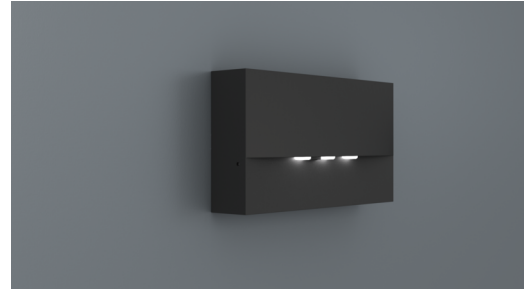

## Emergency luminaire Art.-No.: WAF428WL-AZ

LED emergency luminaire for surface wall mounting for the lighting of escape and rescue routes according to DIN EN 60598-1, DIN EN 60598-2-22 and DIN EN 1838. It is harmonized with the design of the WEF or WER recessed wall luminaires and fit together with the exit signs of the A-series.

### TECHNICAL DATA

Luminaire type	Emergency luminaire
Mounting	Wall mounted
Pictograph	No
Illuminant	LED
Housing material	Zinc die-cast
Colour	RAL 7016
Mechanical rating IP	20
Impact resistance IK	4
Protection class	2
Supply	Single battery
Monitoring	WL - Wireless Professional
Operation time	8 h
Battery	6.4V/1.2Ah LiFeP04
Operation mode	maintained/non-maintained mode
Input Voltage AC	230 V
Input Frequency Hz	50 Hz
Power consumption max.	5,1 W
Power consumption maintained	3,9 W
Power consumption non-maintained	0,8 W
Ambient temperature maintained mode	-5 °C / 35 °C
Ambient temperature non-maintained mode	-5 °C / 40 °C
Length	53 mm
Width	193 mm
Height	115 mm
Weight	0.22 kg

Weight incl. Packaging	0.25 kg
Connection cross-section	2.5 mm
Switching input L'	Yes
Emergency light blocking	No
Battery connector	Plug
Dimming function	Yes
Luminous flux mains mode	470 lm
Luminous flux emergency mode	75 lm
Customs tariff number	94056180
Coutry of origin	Germany
EAN	4260766551956