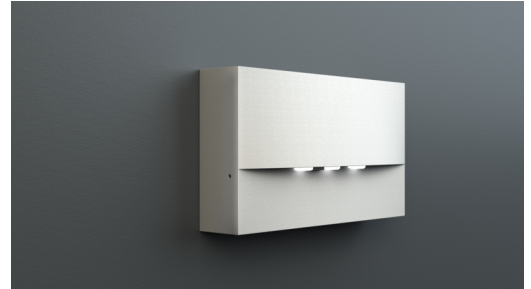

Emergency luminaire Art.-No.: WAF428WL

LED emergency luminaire for surface wall mounting for the lighting of escape and rescue routes according to DIN EN 60598-1, DIN EN 60598-2-22 and DIN EN 1838. It is harmonized with the design of the WEF or WER recessed wall luminaires and fit together with the exit signs of the A-series.

TECHNICAL DATA

Luminaire type	Emergency luminaire
Mounting	Wall mounted
Pictograph	No
Illuminant	LED
Housing material	Zinc die-cast
Colour	RAL 9003
Mechanical rating IP	20
Impact resistance IK	4
Protection class	2
Supply	Single battery
Monitoring	WL - Wireless Professional
Operation time	8 h
Battery	6.4V/1.2Ah LiFeP04
Operation mode	maintained/non-maintained mode
Input Voltage AC	230 V
Input Frequency Hz	50 Hz
Power consumption max.	5,1 W
Power consumption maintained	3,9 W
Power consumption non-maintained	0,8 W
Ambient temperature maintained mode	-5 °C / 35 °C
Ambient temperature non-maintained mode	-5 °C / 40 °C
Length	193 mm
Width	53 mm
Height	115 mm
Weight	0.22 kg

Weight incl. Packaging	0.25 kg
Connection cross-section	2.5 mm
Switching input L'	Yes
Emergency light blocking	No
Battery connector	Plug
Dimming function	Yes
Luminous flux mains mode	470 lm
Luminous flux emergency mode	75 lm
Customs tariff number	94056180
Coutry of origin	Germany
EAN	4260766551949