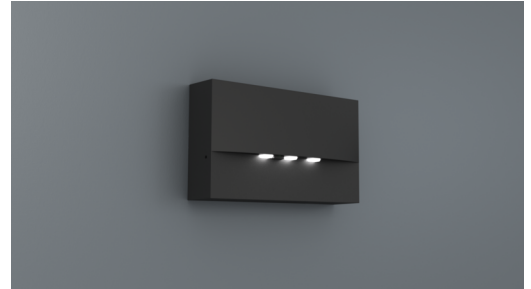

Emergency luminaire Art.-No.: WAF529CC-AZ

LED emergency luminaire for surface wall mounting for the lighting of escape and rescue routes according to DIN EN 60598-1, DIN EN 60598-2-22 and DIN EN 1838. It is harmonized with the design of the WEF or WER recessed wall luminaires and fit together with the exit signs of the A-series.

TECHNICAL DATA

Luminaire type	Emergency luminaire
Mounting	Wall mounted
Pictograph	No
Illuminant	LED
Housing material	Zinc die-cast
Colour	RAL 7016
Mechanical rating IP	20
Impact resistance IK	4
Protection class	3
Supply	Central power supply system
Monitoring	CC - CoreCompact 24V
Operation time	CPS
Operation mode	maintained/non-maintained mode
Input Voltage AC	24 V
Power consumption max.	3,1 W
Power consumption maintained	3,1 W
Power consumption non-maintained	0,4 W
Ambient temperature maintained mode	-5 °C / 40 °C
Ambient temperature non-maintained mode	-5 °C / 40 °C
Length	53 mm
Width	193 mm
Height	115 mm
Weight	0 kg
Weight incl. Packaging	0.03 kg
Connection cross-section	2.5 mm

Switching input L'	No
Emergency light blocking	No
Battery connector	None
Luminous flux mains mode	420 lm
Luminous flux emergency mode	420 lm
Customs tariff number	94056180
Country of origin	Germany
EAN	4260682157560