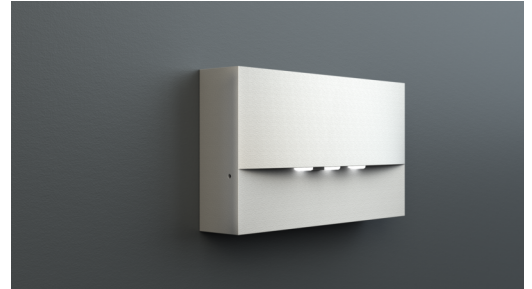

Emergency luminaire Art.-No.: WAF529CC

LED emergency luminaire for surface wall mounting for the lighting of escape and rescue routes according to DIN EN 60598-1, DIN EN 60598-2-22 and DIN EN 1838. It is harmonized with the design of the WEF or WER recessed wall luminaires and fit together with the exit signs of the A-series.

TECHNICAL DATA

Luminaire type	Emergency luminaire
Mounting	Wall mounted
Pictograph	No
Illuminant	LED
Housing material	Zinc die-cast
Colour	RAL 9003
Mechanical rating IP	20
Impact resistance IK	4
Protection class	3
Supply	Central power supply system
Monitoring	CC - CoreCompact 24V
Operation time	CPS
Operation mode	maintained/non-maintained mode
Input Voltage AC	24 V
Power consumption max.	3,1 W
Power consumption maintained	3,1 W
Power consumption non-maintained	0,4 W
Ambient temperature maintained mode	-5 °C / 40 °C
Ambient temperature non-maintained mode	-5 °C / 40 °C
Length	193 mm
Width	53 mm
Height	115 mm
Weight	0 kg
Weight incl. Packaging	0.03 kg
Connection cross-section	2.5 mm