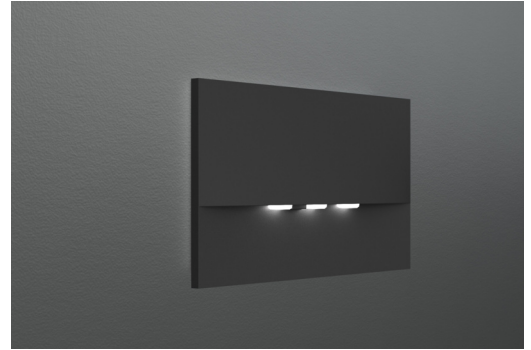

## Emergency luminaire Art.-No.: WEF423WL-AZ

LED emergency luminaire for wall installation and for the lighting of escape and rescue routes according to DIN EN 60598-1, DIN EN 60598-2-22 and DIN EN 1838. The discreet recessed luminaire is designed for installation in conventional double jacks. The mounting frame can be aligned with the jack. The zinc-aluminum cover is attached without externally visible fastening. Through the status LED which is incorporated in the lens the harmony of the housing is not interrupted.