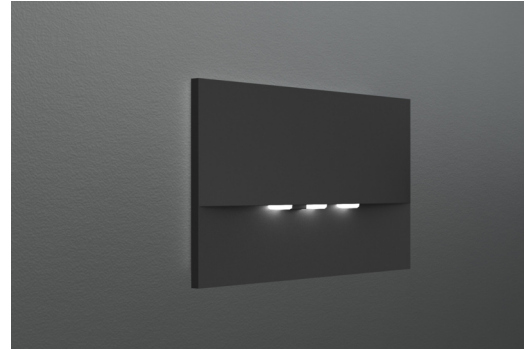

Emergency luminaire Art.-No.: WEF529CC-AZ

LED emergency luminaire for wall installation and for the lighting of escape and rescue routes according to DIN EN 60598-1, DIN EN 60598-2-22 and DIN EN 1838. The discreet recessed luminaire is designed for installation in conventional double jacks. The mounting frame can be aligned with the jack. The zinc-aluminum cover is attached without externally visible fastening. Through the status LED which is incorporated in the lens the harmony of the housing is not interrupted.

TECHNICAL DATA

Luminaire type	Emergency luminaire
Mounting	Recessed wall
Pictograph	No
Illuminant	LED
Housing material	Zinc die casting
Colour	RAL 7016
Mechanical rating IP	20
Impact resistance IK	7
Protection class	3
Supply	Central power supply system
Monitoring	CC - CoreCompact 24V
Operation time	CPS
Operation mode	maintained/non-maintained mode
Input Voltage AC	24 V
Power consumption max.	3,3 W
Power consumption maintained	3,3 W
Power consumption non-maintained	0,4 W
Ambient temperature maintained mode	-5 °C / 40 °C
Ambient temperature non-maintained mode	-5 °C / 40 °C
Length	20 mm
Width	161 mm
Height	107 mm
Install. dim. length	155 mm
Install. dim. width	82 mm

Install. dim. height	70 mm
Weight	0.81 kg
Weight incl. Packaging	0.84 kg
Connection cross-section	2.5 mm
Switching input L'	No
Emergency light blocking	No
Battery connector	None
Dimming function	Yes
Luminous flux mains mode	420 lm
Luminous flux emergency mode	420 lm
Customs tariff number	94056180
Coutry of origin	Germany
EAN	4260682157591