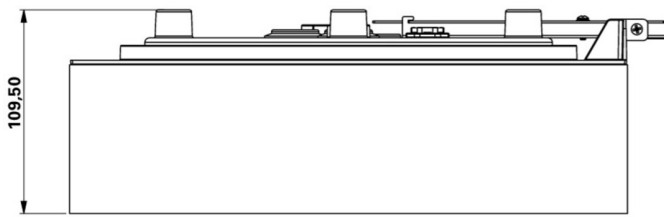

ACCESSORY LIST

LFP3216-SET-2AKKU - Battery

As of: 11.03.2025 - Subject to technical changes and errors.