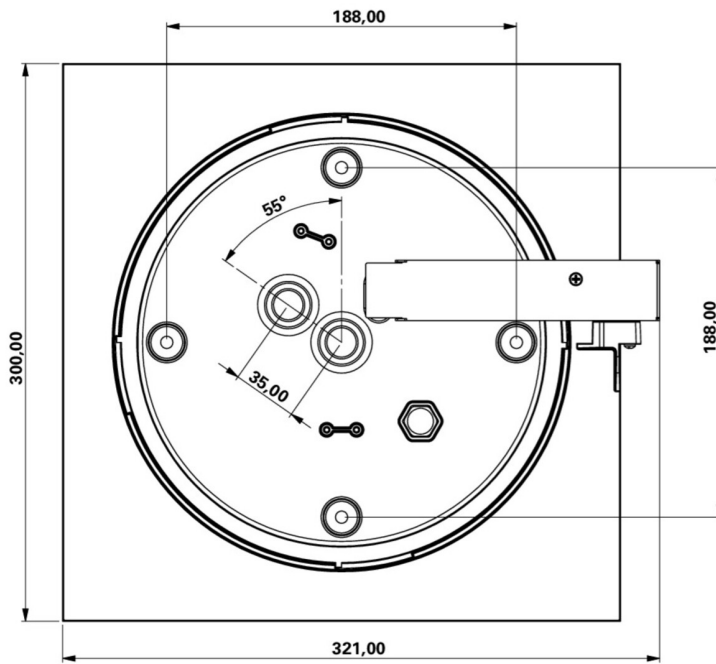

ACCESSORY LIST

LFP3216-SET-2AKKU - Battery

As of: 11.03.2025 - Subject to technical changes and errors.