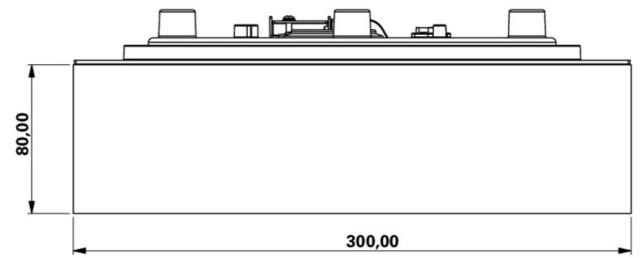

ACCESSORY LIST

LFP3216-SET-2AKKU - Battery

As of: 11.03.2025 - Subject to technical changes and errors.