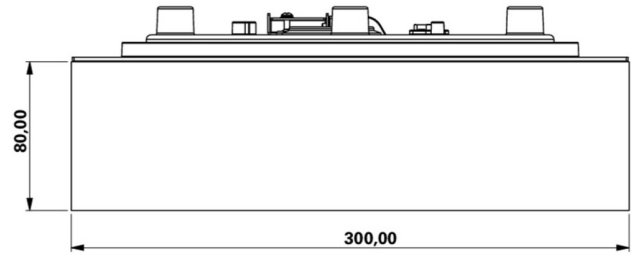

As of: 11.03.2025 - Subject to technical changes and errors.