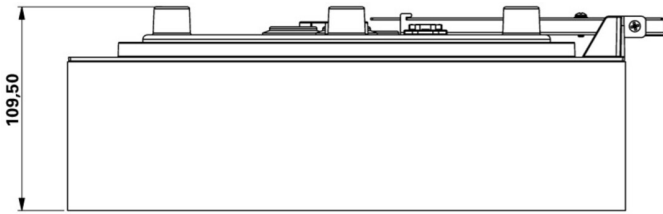

As of: 11.03.2025 - Subject to technical changes and errors.