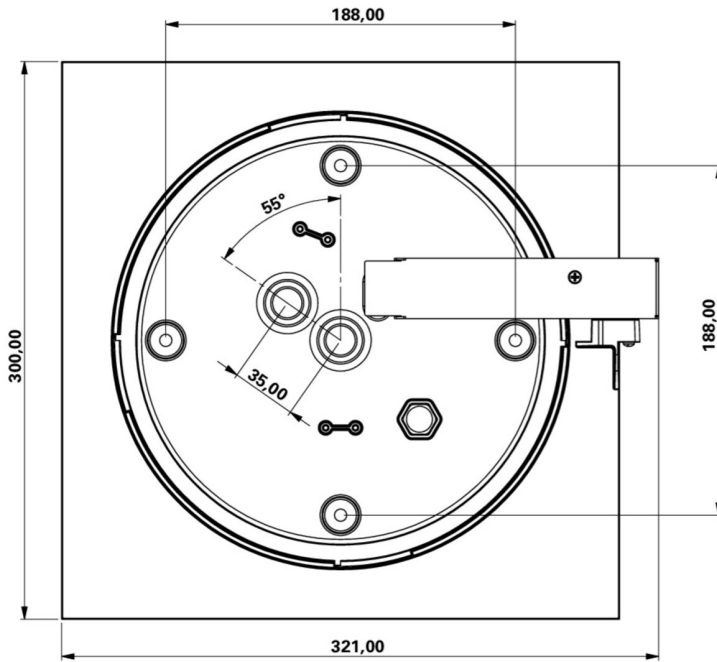

As of: 11.03.2025 - Subject to technical changes and errors.