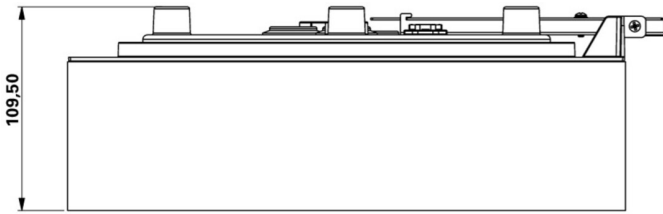

As of: 05.03.2025 - Subject to technical changes and errors.