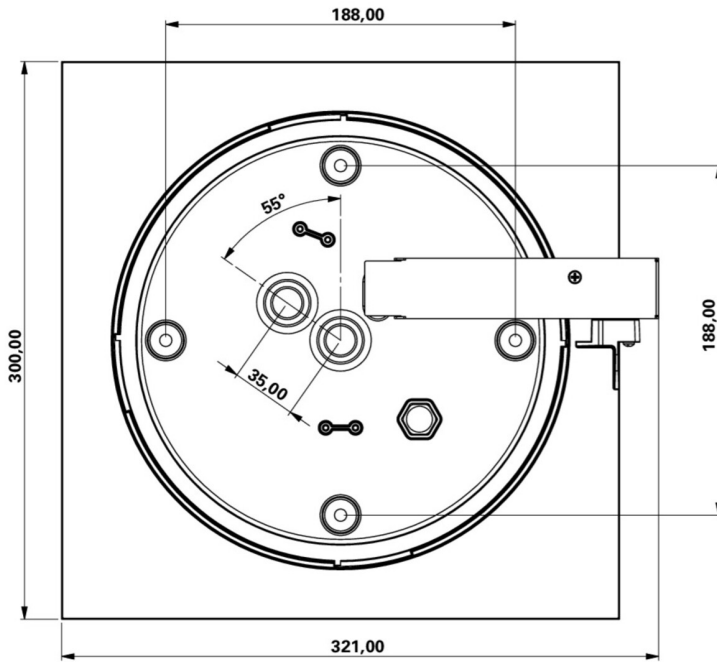

As of: 05.03.2025 - Subject to technical changes and errors.