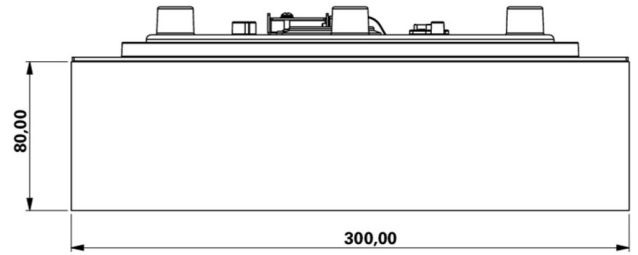

As of: 05.03.2025 - Subject to technical changes and errors.