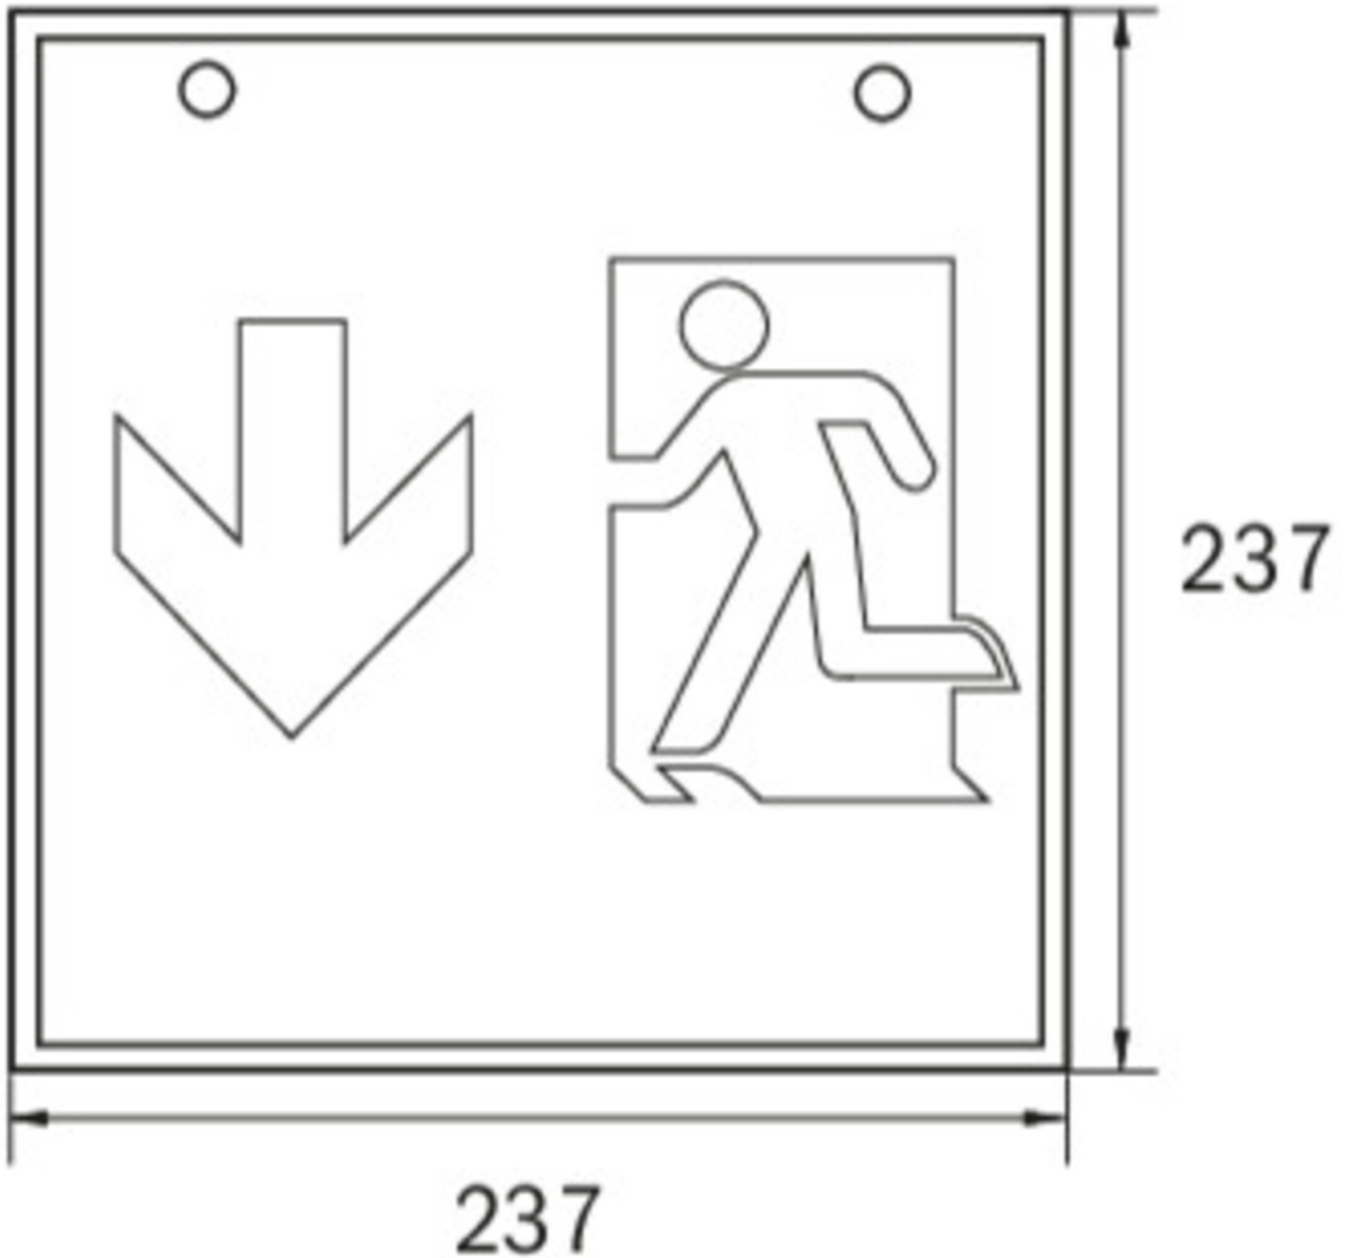

TECHNICAL DRAWING

ACCESSORIES

WKO - Set out of 4 x chain eyelet

1PV-EB -