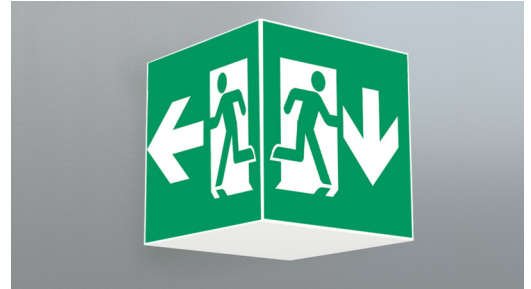

Exit sign Art.-No.: WGW011WL

This polycarbonate luminaire with its cube shape is visible from 4 directions. That makes it ideal for use with crossroads e.g. in department stores with several isles. Planning security is provided through logically predefined imprinted pictograms. LED escape route indication luminaire in accordance with DIN EN 605981, EN 60598-2-22, EN 7010 and DIN EN 1838th

TECHNICAL DATA

Luminaire type	Exit sign
Mounting	Wall mounted
Viewing distance	46 m
Pictograph	Set
Illuminant	LED
Housing material	Metal
Colour	RAL 9003
Mechanical rating IP	20
Impact resistance IK	≥ 3
Protection class	1
Supply	Single battery
Monitoring	WL - Wireless Professional
Operation time	1 h
Battery	12V/0,8Ah NiMH
Operation mode	maintained/non-maintained mode
Input Voltage AC	230 V
Input Frequency Hz	50 / 60 Hz
Input Voltage DC	- V
Power consumption max.	7,5 W
Power consumption maintained	7,5 W
Power consumption non-maintained	3,6 W
Ambient temperature maintained mode	-5 °C / 40 °C
Ambient temperature non-maintained mode	-5 °C / 40 °C
Length	237 mm
Width	237 mm