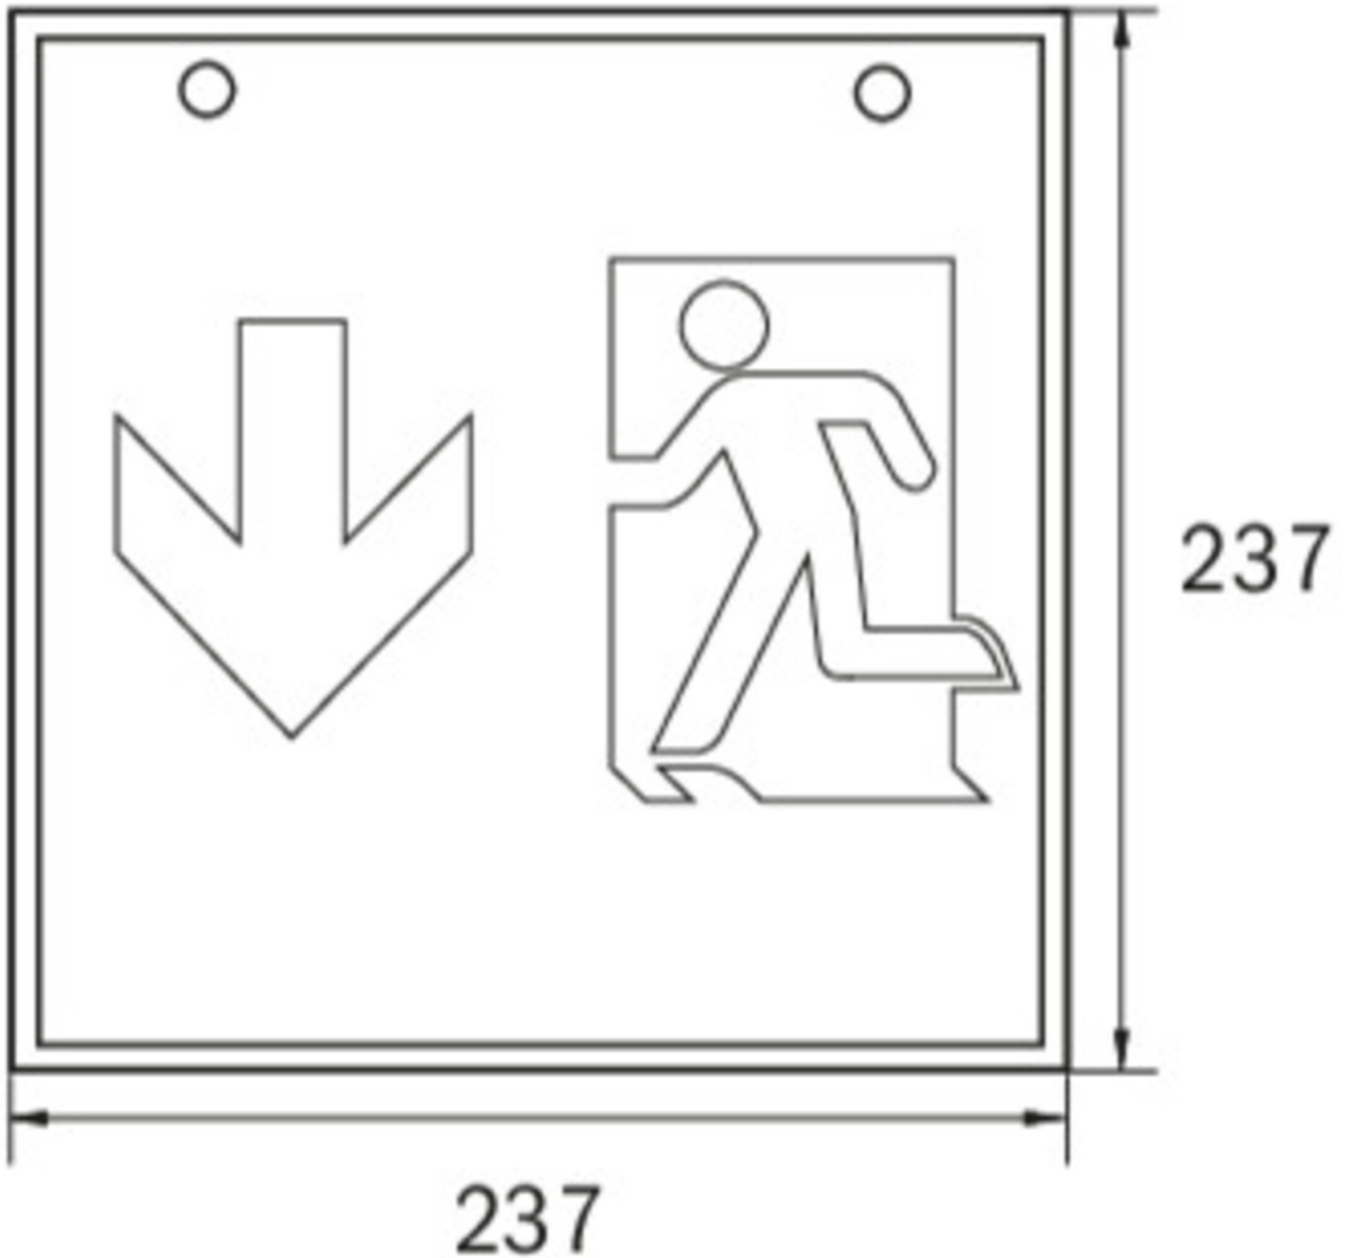

TECHNICAL DRAWING

ACCESSORIES

WKO - Set out of 4 x chain eyelet