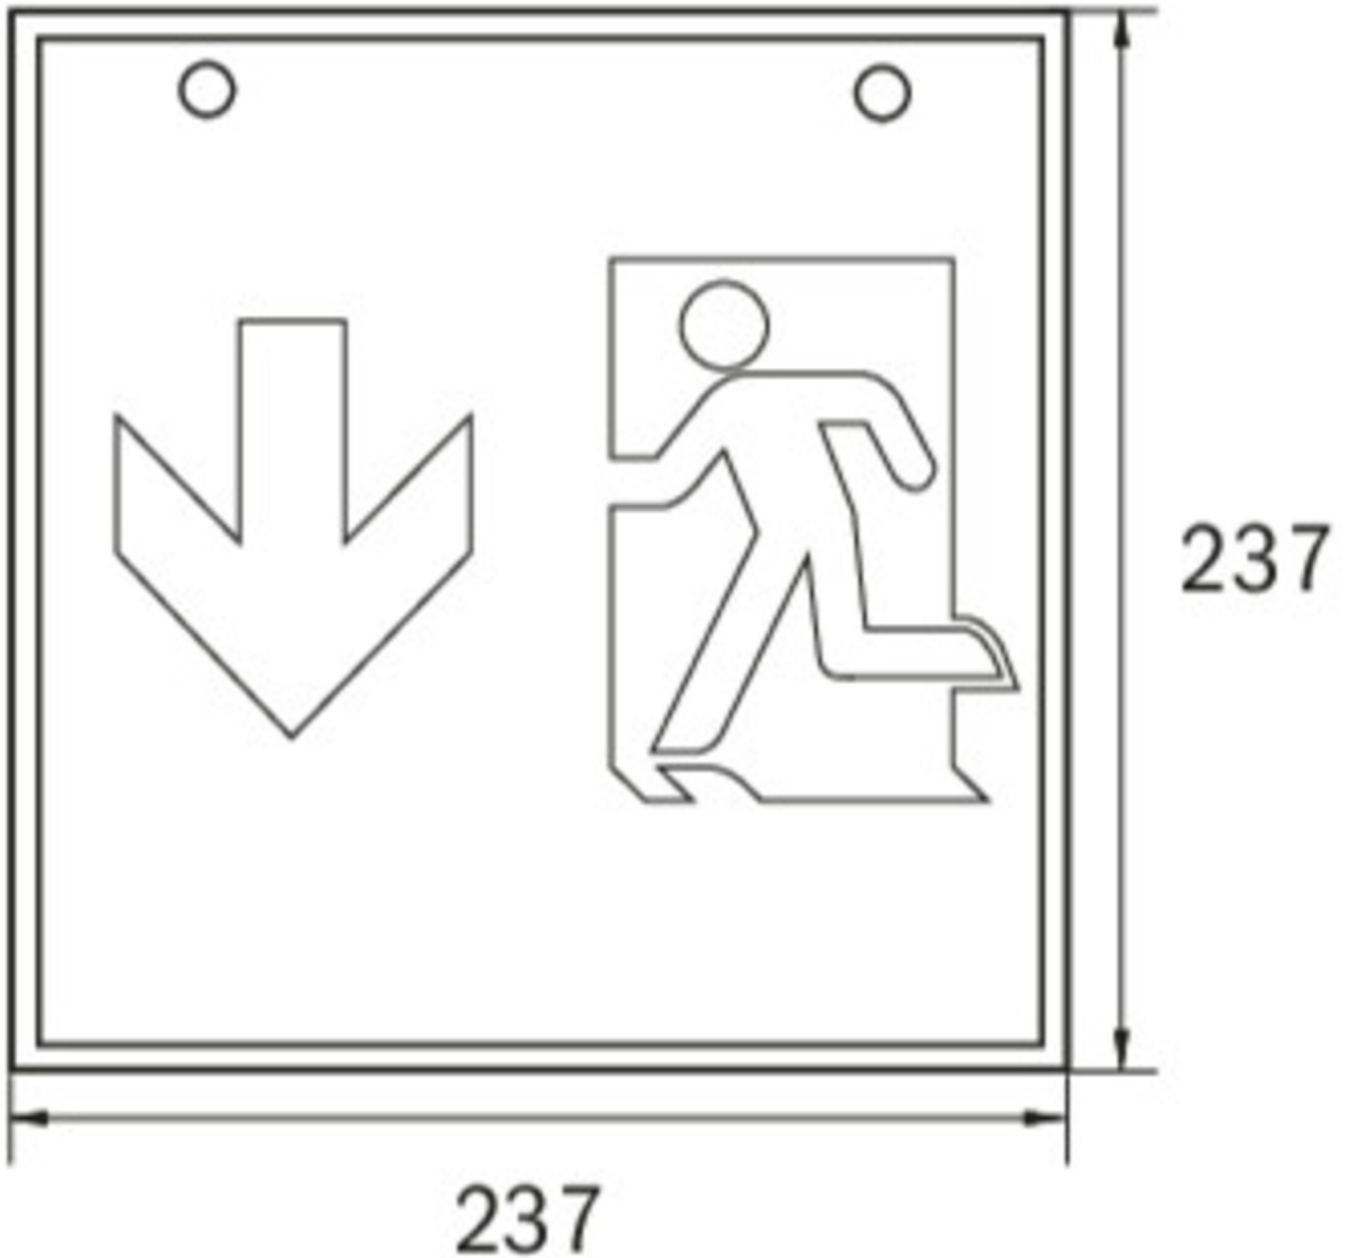

TECHNICAL DRAWING

ACCESSORIES

WKO - Set out of 4 x chain eyelet