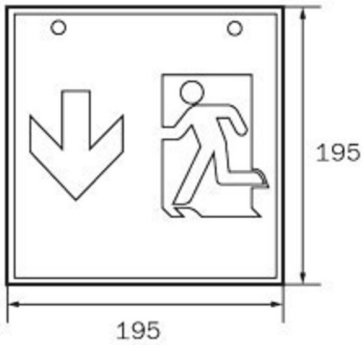

The cube shape means that this plastic luminaire is easily recognisable from three sides. Ideal for large-scale applications, e.g. in large stores.

Automatic monitoring of safety luminaire with SelfControl.

More information
www.rp-group.com/en/item/WGW413SC

TECHNICAL DATA

Luminaire type	Exit sign
Mounting	Wall mounting
Recognition distance	46 m
Pictograph	Set
Illuminant	LED
Housing material	Metal
Housing color	White
Protection type (IP)	IP20
Impact resistance (IK)	≥ 3
Certification	WEEE, CE, 5 years warranty
Insulation class	1
Supply	Self-contained
Monitoring	SelfControl (SC)
Bridging time	3 h
Battery	LiFePO4 6,4 V/3,3 Ah
Operating mode	Non-maintained / maintained
Input voltageAC	180 V - 250 V
Input frequency	50 Hz
Power max.	8,2 W
Power maintained	7 W
Power non-maintained	2 W

Ambient temperature maintained mode	-5 °C to 40 °C
Ambient temperature non-maintained mode	-5 °C to 40 °C
Depth	237 mm
Width	237 mm
Height	237 mm
Weight	1.34
Weight incl. packaging	1.48
Connection cross-section	2,5 mm ²
Switching input	Yes
Emergency light blocking	No
Battery connection	Connector
Dimming function	No
Luminous flux mains	470 lm
Luminous flux emergency	470 lm
Customs tariff number	94056120
EAN	4260766556845

TECHNICAL DRAWING

237

WK

WG

WX

WK

WG

WX