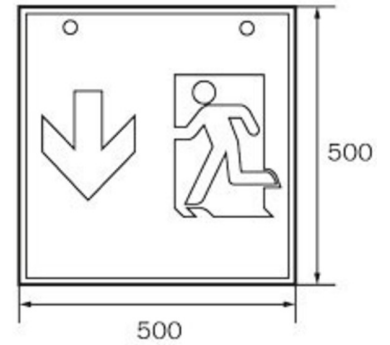

The cube shape means that this plastic luminaire is easily recognisable from three sides. Ideal for large-scale applications, e.g. in large stores.

Automatic monitoring of safety luminaire with SelfControl.

More information
www.rp-group.com/en/item/WGW413SC

TECHNICAL DATA

Luminaire type	Exit sign
Mounting	Wall mounting
Recognition distance	46 m
Pictograph	Set
Illuminant	LED
Housing material	Metal
Housing color	White
Protection type (IP)	IP20
Impact resistance (IK)	≥ 3
Certification	WEEE, CE, 5 years warranty
Insulation class	1
Supply	Self-contained
Monitoring	SelfControl (SC)
Bridging time	3 h
Battery	LiFePO4 6,4 V/3,3 Ah
Operating mode	Non-maintained / maintained
Input voltageAC	180 V - 250 V
Input frequency	50 Hz
Power max.	8,2 W
Power maintained	7 W
Power non-maintained	2 W

Ambient temperature maintained mode	-5 °C to 40 °C
Ambient temperature non-maintained mode	-5 °C to 40 °C
Depth	237 mm
Width	237 mm
Height	237 mm
Weight	1.34
Weight incl. packaging	1.48
Connection cross-section	2,5 mm ²
Switching input	Yes
Emergency light blocking	No
Battery connection	Connector
Dimming function	No
Luminous flux mains	470 lm
Luminous flux emergency	470 lm
Customs tariff number	94056120
EAN	4260766556845

TECHNICAL DRAWING

237

WK

WG

WX

WK

WG

WX