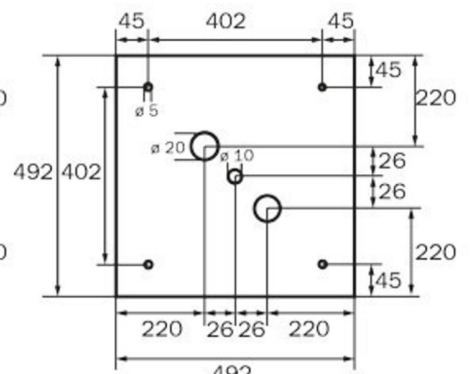

More information
www.rp-group.com/en/item/WGW413SC

TECHNICAL DATA

Luminaire type	Exit sign
Mounting	Wall mounting
Recognition distance	46 m
Pictograph	Set
Illuminant	LED
Housing material	Metal
Housing color	White
Protection type (IP)	IP20
Impact resistance (IK)	≥ 3
Certification	WEEE, CE, 5 years warranty
Insulation class	1
Supply	Self-contained
Monitoring	SelfControl (SC)
Bridging time	3 h
Battery	LiFePO4 6,4 V/3,3 Ah
Operating mode	Non-maintained / maintained
Input voltageAC	180 V - 250 V
Input frequency	50 Hz
Power max.	8,2 W
Power maintained	7 W
Power non-maintained	2 W

Ambient temperature maintained mode	-5 °C to 40 °C
Ambient temperature non-maintained mode	-5 °C to 40 °C
Depth	237 mm
Width	237 mm
Height	237 mm
Weight	1.34
Weight incl. packaging	1.48
Connection cross-section	2,5 mm ²
Switching input	Yes
Emergency light blocking	No
Battery connection	Connector
Dimming function	No
Luminous flux mains	470 lm
Luminous flux emergency	470 lm
Customs tariff number	94056120
EAN	4260766556845

TECHNICAL DRAWING

237

WK

WG

WX

WK

WG

WX