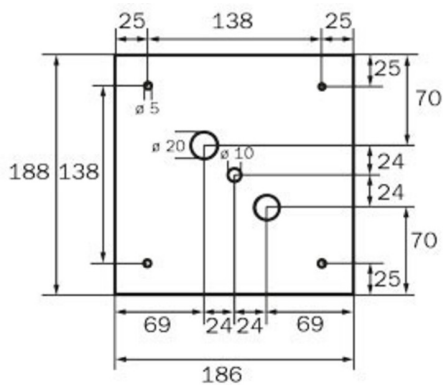

Art.-Nr: WGW413SC
Exit sign Self-contained
Wall mounting, SelfControl (SC), 3 h, 46 m, IP20, Metal, White

Square emergency exit sign cube luminaire for wall mounting for illuminating escape and emergency routes.

More information
www.rp-group.com/en/item/WGW413SC

TECHNICAL DATA

Luminaire type	Exit sign
Mounting	Wall mounting
Recognition distance	46 m
Pictograph	Set
Illuminant	LED
Housing material	Metal
Housing color	White
Protection type (IP)	IP20
Impact resistance (IK)	≥ 3
Certification	WEEE, CE, 5 years warranty
Insulation class	1
Supply	Self-contained
Monitoring	SelfControl (SC)
Bridging time	3 h
Battery	LiFePO4 6,4 V/3,3 Ah
Operating mode	Non-maintained / maintained
Input voltageAC	180 V - 250 V
Input frequency	50 Hz
Power max.	8,2 W
Power maintained	7 W
Power non-maintained	2 W

Ambient temperature maintained mode	-5 °C to 40 °C
Ambient temperature non-maintained mode	-5 °C to 40 °C
Depth	237 mm
Width	237 mm
Height	237 mm
Weight	1.34
Weight incl. packaging	1.48
Connection cross-section	2,5 mm ²
Switching input	Yes
Emergency light blocking	No
Battery connection	Connector
Dimming function	No
Luminous flux mains	470 lm
Luminous flux emergency	470 lm
Customs tariff number	94056120
EAN	4260766556845

TECHNICAL DRAWING

237

WK

WG

WX

WK

WG

WX