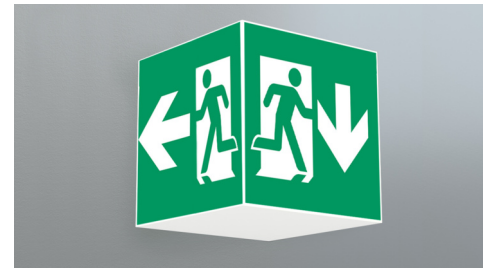

Art.-Nr: WGW413SC
Exit sign Self-contained
Wall mounting, SelfControl (SC), 3 h, 46 m, IP20, Metal, White

Square emergency exit sign cube luminaire for wall mounting for illuminating escape and emergency routes.

The cube shape means that this plastic luminaire is easily recognisable from three sides. Ideal for large-scale applications, e.g. in large stores.

Automatic monitoring of safety luminaire with SelfControl.

More information
www.rp-group.com/en/item/WGW413SC

TECHNICAL DATA

Luminaire type	Exit sign
Mounting	Wall mounting
Recognition distance	46 m
Pictograph	Set
Illuminant	LED
Housing material	Metal
Housing color	White
Protection type (IP)	IP20
Impact resistance (IK)	≥ 3
Certification	WEEE, CE, 5 years warranty
Insulation class	1
Supply	Self-contained
Monitoring	SelfControl (SC)
Bridging time	3 h
Battery	LiFePO4 6,4 V/3,3 Ah
Operating mode	Non-maintained / maintained
Input voltageAC	180 V - 250 V
Input frequency	50 Hz
Power max.	8,2 W
Power maintained	7 W
Power non-maintained	2 W