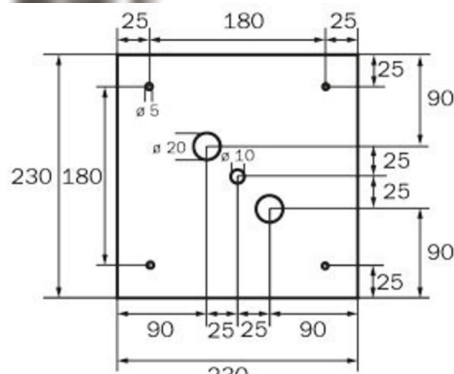

More information
www.rp-group.com/en/item/WGW413SC

TECHNICAL DATA

Luminaire type	Exit sign
Mounting	Wall mounting
Recognition distance	46 m
Pictograph	Set
Illuminant	LED
Housing material	Metal
Housing color	White
Protection type (IP)	IP20
Impact resistance (IK)	≥ 3
Certification	WEEE, CE, 5 years warranty
Insulation class	1
Supply	Self-contained
Monitoring	SelfControl (SC)
Bridging time	3 h
Battery	LiFePO4 6,4 V/3,3 Ah
Operating mode	Non-maintained / maintained
Input voltageAC	180 V - 250 V
Input frequency	50 Hz
Power max.	8,2 W
Power maintained	7 W
Power non-maintained	2 W

Ambient temperature maintained mode	-5 °C to 40 °C
Ambient temperature non-maintained mode	-5 °C to 40 °C
Depth	237 mm
Width	237 mm
Height	237 mm
Weight	1.34
Weight incl. packaging	1.48
Connection cross-section	2,5 mm ²
Switching input	Yes
Emergency light blocking	No
Battery connection	Connector
Dimming function	No
Luminous flux mains	470 lm
Luminous flux emergency	470 lm
Customs tariff number	94056120
EAN	4260766556845

TECHNICAL DRAWING

237

WK

WG

WX

WK

WG

WX