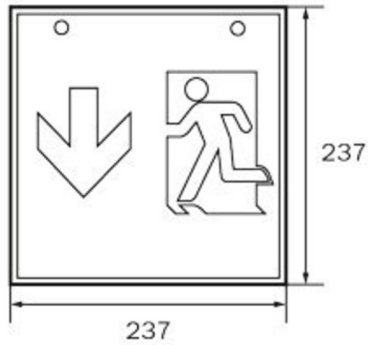

The cube shape means that this plastic luminaire is easily recognisable from three sides. Ideal for large-scale applications, e.g. in large stores.

Automatic monitoring of safety luminaire with SelfControl.

More information
www.rp-group.com/en/item/WGW413SC

TECHNICAL DATA

Luminaire type	Exit sign
Mounting	Wall mounting
Recognition distance	46 m
Pictograph	Set
Illuminant	LED
Housing material	Metal
Housing color	White
Protection type (IP)	IP20
Impact resistance (IK)	≥ 3
Certification	WEEE, CE, 5 years warranty
Insulation class	1
Supply	Self-contained
Monitoring	SelfControl (SC)
Bridging time	3 h
Battery	LiFePO4 6,4 V/3,3 Ah
Operating mode	Non-maintained / maintained
Input voltageAC	180 V - 250 V
Input frequency	50 Hz
Power max.	8,2 W
Power maintained	7 W
Power non-maintained	2 W

Ambient temperature maintained mode	-5 °C to 40 °C
Ambient temperature non-maintained mode	-5 °C to 40 °C
Depth	237 mm
Width	237 mm
Height	237 mm
Weight	1.34
Weight incl. packaging	1.48
Connection cross-section	2,5 mm ²
Switching input	Yes
Emergency light blocking	No
Battery connection	Connector
Dimming function	No
Luminous flux mains	470 lm
Luminous flux emergency	470 lm
Customs tariff number	94056120
EAN	4260766556845

TECHNICAL DRAWING

237

WK

WG

WX

WK

WG

WX