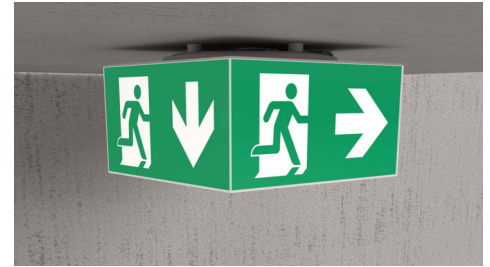

Art.-Nr: WHGD519CC

Exit sign Centralised power supply systems

Recessed mounting, CoreCompact 24 (CC), CPS, 50m, IP65, Plastic, white

Modern emergency exit sign cube luminaire for identifying escape and emergency routes with easy-to-mount bayonet catch. It can be mounted straight onto the ceiling or suspended using the appropriate accessories.

The cube shape means that this plastic luminaire is easily recognisable from four sides. Ideal for use where routes intersect, e.g. in large stores with aisles.

Control and monitoring via central 24 V low-power system. Planning certainty is provided by printed pictograms, determined on the basis of logic. The pictograms used correspond to DIN ISO 7010 (arrow to the right, left and down).

More information

www.rp-group.com/en/item/WHGD519CC

TECHNICAL DATA

Luminaire type	Exit sign
Mounting	Recessed mounting
Recognition distance	50m
Pictograph	Set
Illuminant	LED
Housing material	Plastic
Housing color	white
Protection type (IP)	IP65
Impact resistance (IK)	≥ 3
Certification	WEEE, CE, D-Sign
Insulation class	2
Supply	Centralised power supply systems
Monitoring	CoreCompact 24 (CC)
Bridging time	CPS
Battery	/
Operating mode	Standby circuit / permanent circuit
Input voltageAC	24 V
Power max.	5,1 W