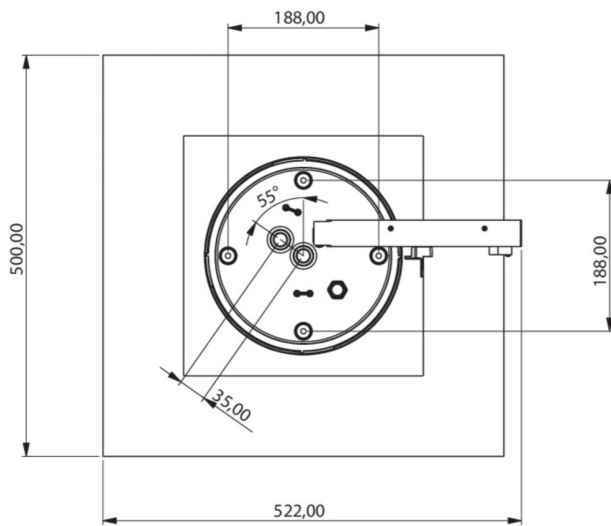

TECHNICAL DRAWING

ACCESSORY LIST

- DSA-Y4M - Wire suspension
- DSA-Y4M-APA - Wire suspension
- WKO -

As of: 10.01.2025 - Subject to technical changes and errors.