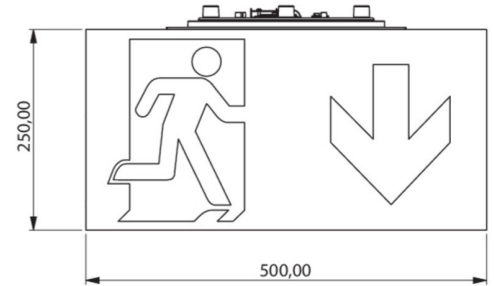

TECHNICAL DRAWING

ACCESSORY LIST

- DSA-Y4M - Wire suspension
- DSA-Y4M-APA - Wire suspension
- WKO -

As of: 10.01.2025 - Subject to technical changes and errors.