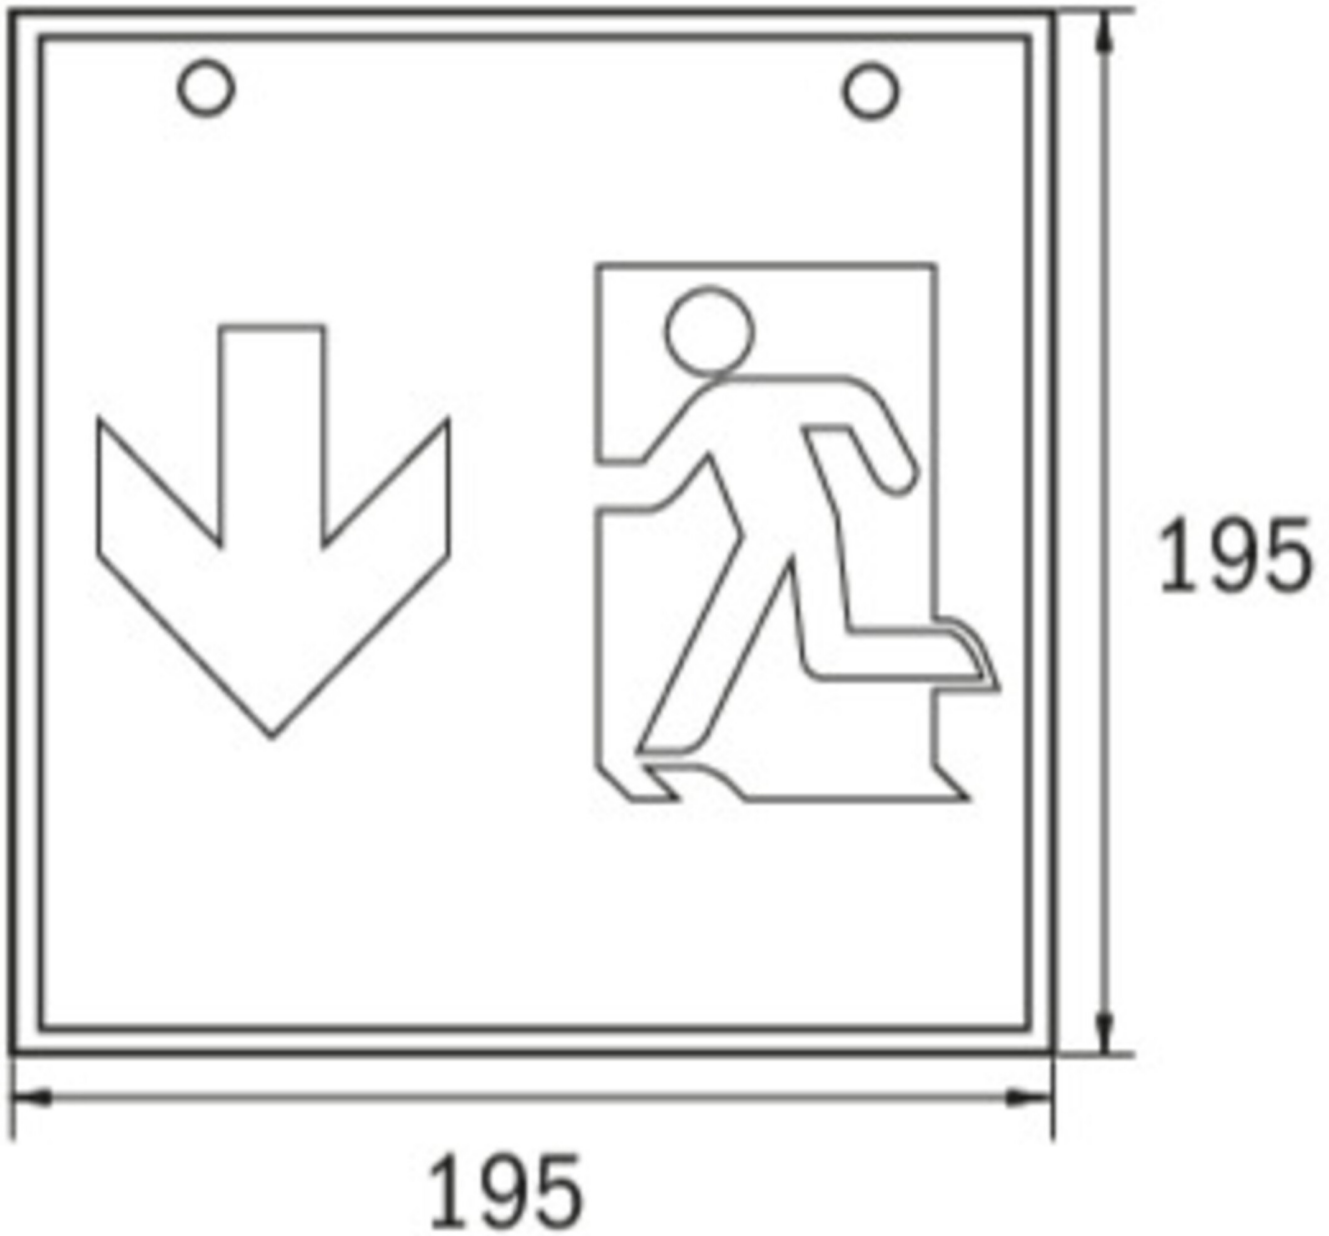

TECHNICAL DRAWING

ACCESSORIES

WKO - Set out of 4 x chain eyelet

1PV-EB -