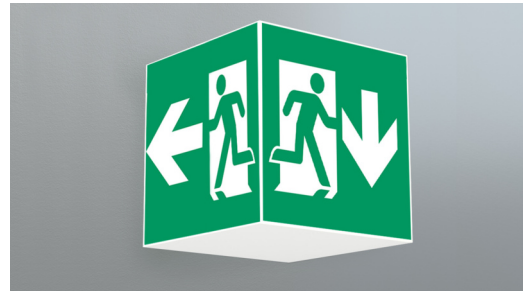

Exit sign Art.-No.: WKW019

This polycarbonate luminaire with its cube shape is visible from 4 directions. That makes it ideal for use with crossroads e.g. in department stores with several isles. Planning security is provided through logically predefined imprinted pictograms. LED escape route indication luminaire in accordance with DIN EN 605981, EN 60598-2-22, EN 7010 and DIN EN 1838th.

TECHNICAL DATA

Luminaire type	Exit sign
Mounting	Ceiling mounted
Viewing distance	36 m
Pictograph	Set
Illuminant	LED
Housing material	Metal
Colour	RAL 9003
Mechanical rating IP	20
Impact resistance IK	≥ 3
Protection class	1
Supply	Central power supply system
Monitoring	None
Operation time	CPS
Operation mode	Maintained mode
Input Voltage AC	230 V
Input Frequency Hz	50 / 60 Hz
Input Voltage DC	100-254 V
Power consumption max.	4,5 W
Power consumption maintained	4,5 W
Power consumption non-maintained	0 W
Ambient temperature maintained mode	-25 °C / 40 °C
Ambient temperature non-maintained mode	-25 °C / 40 °C
Length	195 mm
Width	195 mm
Height	195 mm