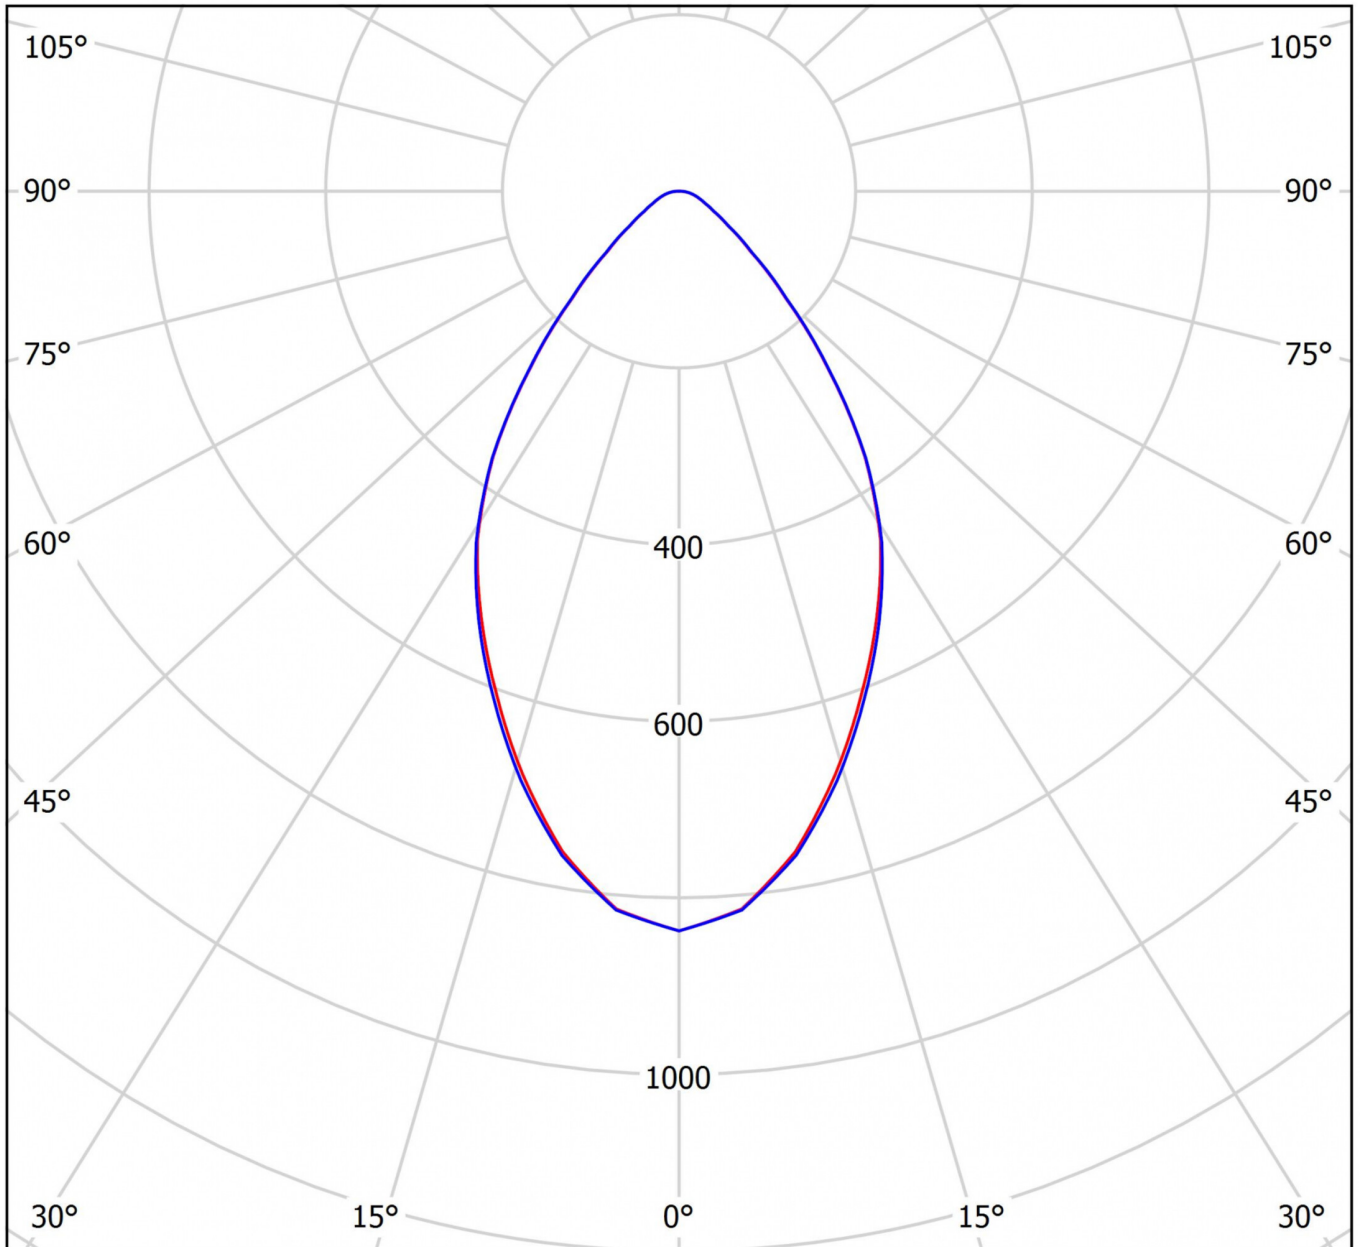

DANE TECHNICZNE

Electrical data	
Input Voltage AC	AC 220-240V / 50-60Hz
Power Factor	0,95
System power	23 W
Inrush current	5 A
Inrush current duration	50 µs
Luminaires on B10A fuse	30 Stk.
Luminaires on B16A fuse	50 Stk.
Luminaires on C10A fuse	50 Stk.
Luminaires on C16A fuse	83 Stk.
Connection cross section	1,5 mm ²
Dimming	DALI
Electrical version	with internal operating device, dimmable
CASAMBI Ready	Yes
Photometrical data	
Light source	LED
Colour temperature	4 000 K
Rated luminous flux	2 450 lm
Luminous efficacy	107 lm/W
Light colour	840
Colour rendering index (CRI)	> 80
Colour tolerance	3
Beam angle	64,2/64,4 °
Lifetime (h, at 25°C)	50 000 h, L80

LIGHT DISTRIBUTION

cd/klm

— C0 - C180 — C90 - C270

$\eta = 100\%$