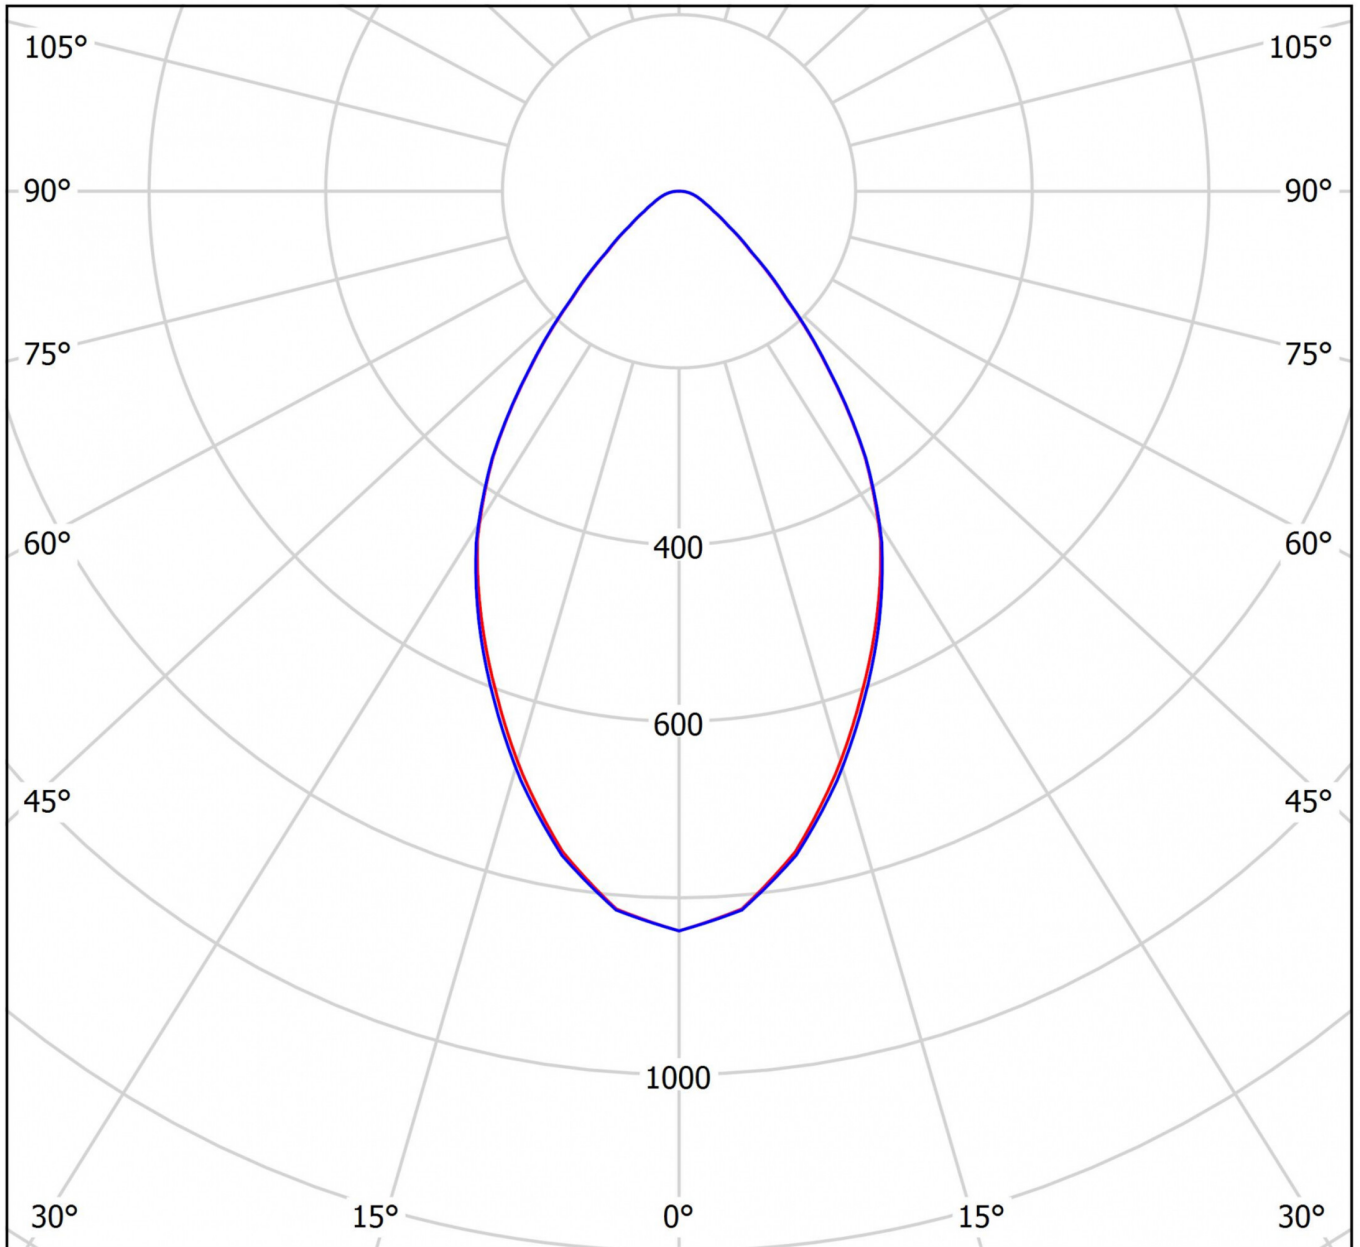

DANE TECHNICZNE

Electrical data	
Input Voltage AC	AC 220-240V / 50-60Hz
Power Factor	0,95
System power	37 W
Inrush current	5 A
Inrush current duration	50 µs
Luminaires on B10A fuse	30 Stk.
Luminaires on B16A fuse	50 Stk.
Luminaires on C10A fuse	50 Stk.
Luminaires on C16A fuse	83 Stk.
Connection cross section	1,5 mm ²
Dimming	DALI
Electrical version	with internal operating device, dimmable
CASAMBI Ready	Yes
Photometrical data	
Light source	LED
Colour temperature	4 000 K
Rated luminous flux	3 500 lm
Luminous efficacy	95 lm/W
Light colour	840
Colour rendering index (CRI)	> 80
Colour tolerance	3
Beam angle	64,2/64,4 °
Lifetime (h, at 25°C)	50 000 h, L80

LIGHT DISTRIBUTION

cd/klm

— C0 - C180 — C90 - C270

$\eta = 100\%$