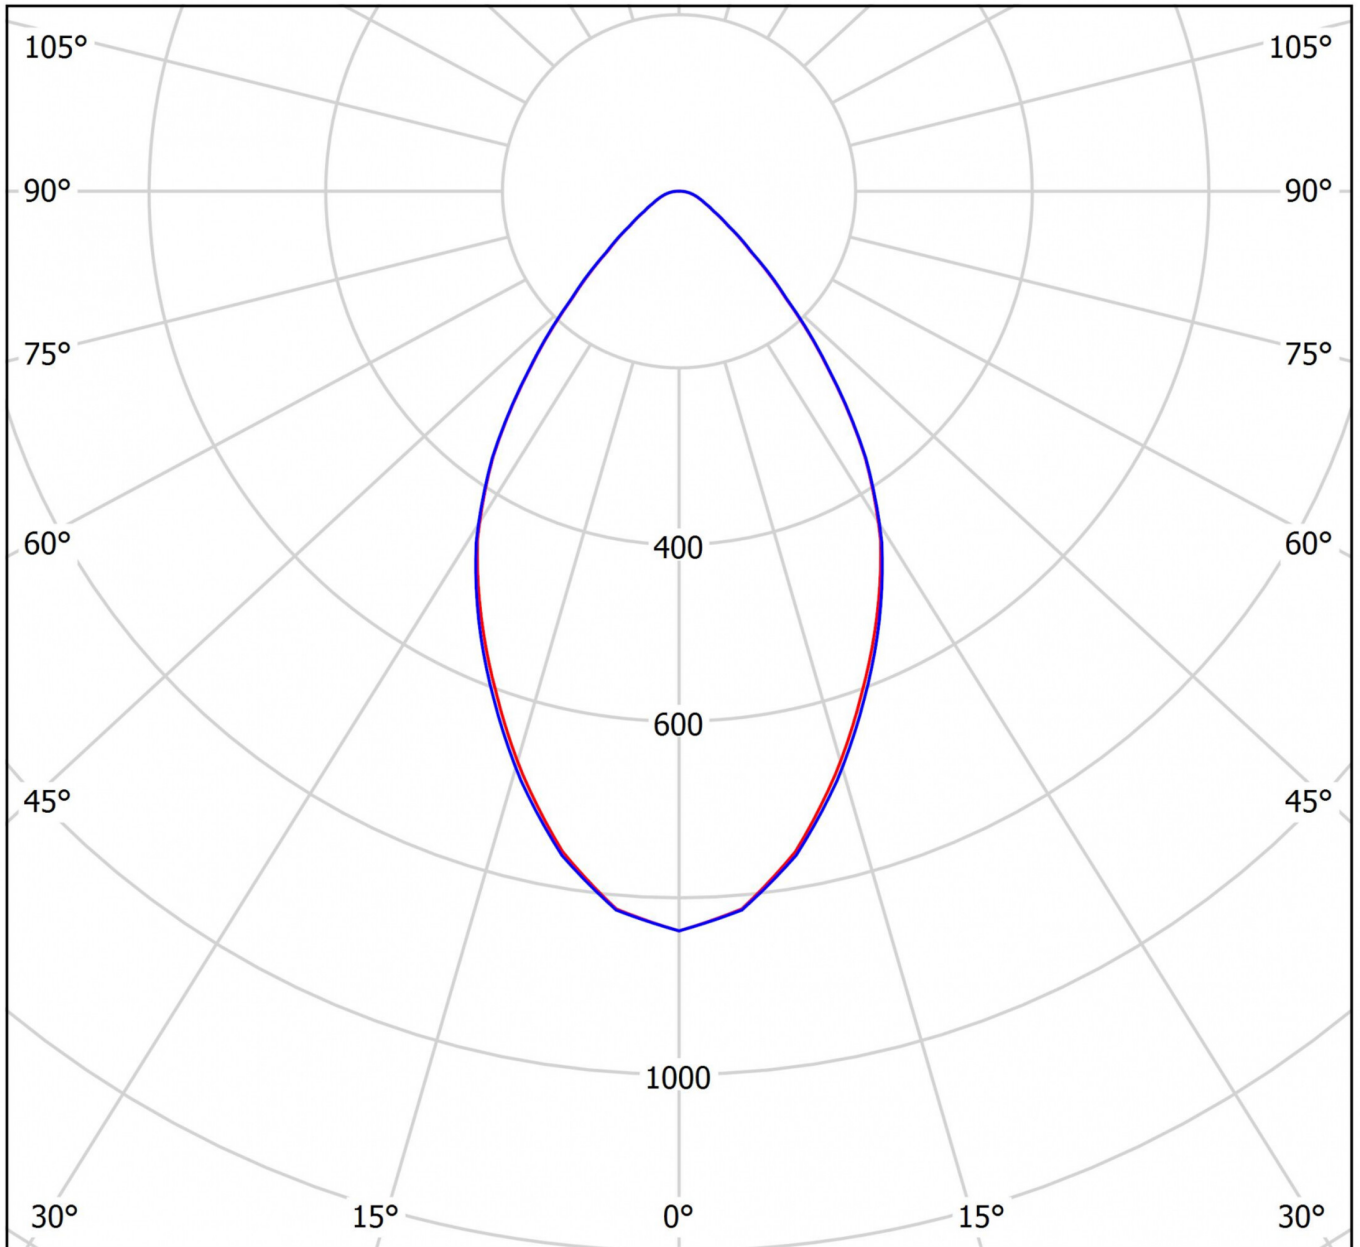

### DANE TECHNICZNE

Electrical data	
Input Voltage AC	AC 220-240V / 50-60Hz
Power Factor	0,95
System power	23 W
Luminaires on B10A fuse	14 Stk.
Luminaires on B16A fuse	24 Stk.
Luminaires on C10A fuse	24 Stk.
Luminaires on C16A fuse	40 Stk.
Connection cross section	1,5 mm <sup>2</sup>
Electrical version	with internal operating device, switchable
CASAMBI Ready	Yes
Photometrical data	
Light source	LED
Colour temperature	4 000 K
Rated luminous flux	2 450 lm
Luminous efficacy	107 lm/W
Light colour	840
Colour rendering index (CRI)	> 80
Colour tolerance	3
Beam angle	64,2/64,4 °
Lifetime (h, at 25°C)	50 000 h, L80

Acceptance tests	
Certifications	CE, ENEC
Protection class	II
Ingress protection (IP) rating	IP 44
Glow wire test	650° C
Ambient temperature	0 to +25 C°
Physical data	
Mounting method	recessed ceiling mounted
Housing material	Aluminium
Housing colour	white
Cover material	PC
Height (H)	80 mm
Diameter $\varnothing$	172 mm
Ceiling Cut-out $\varnothing$	160 mm
Product weight	0,6 kg
Weight incl. Packaging	0,7 kg
Packaging Length (L)	190 mm
Packaging Width (B)	190 mm
Packaging Height (H)	145 mm

**LIGHT DISTRIBUTION**

cd/klm

— C0 - C180    — C90 - C270

$\eta = 100\%$