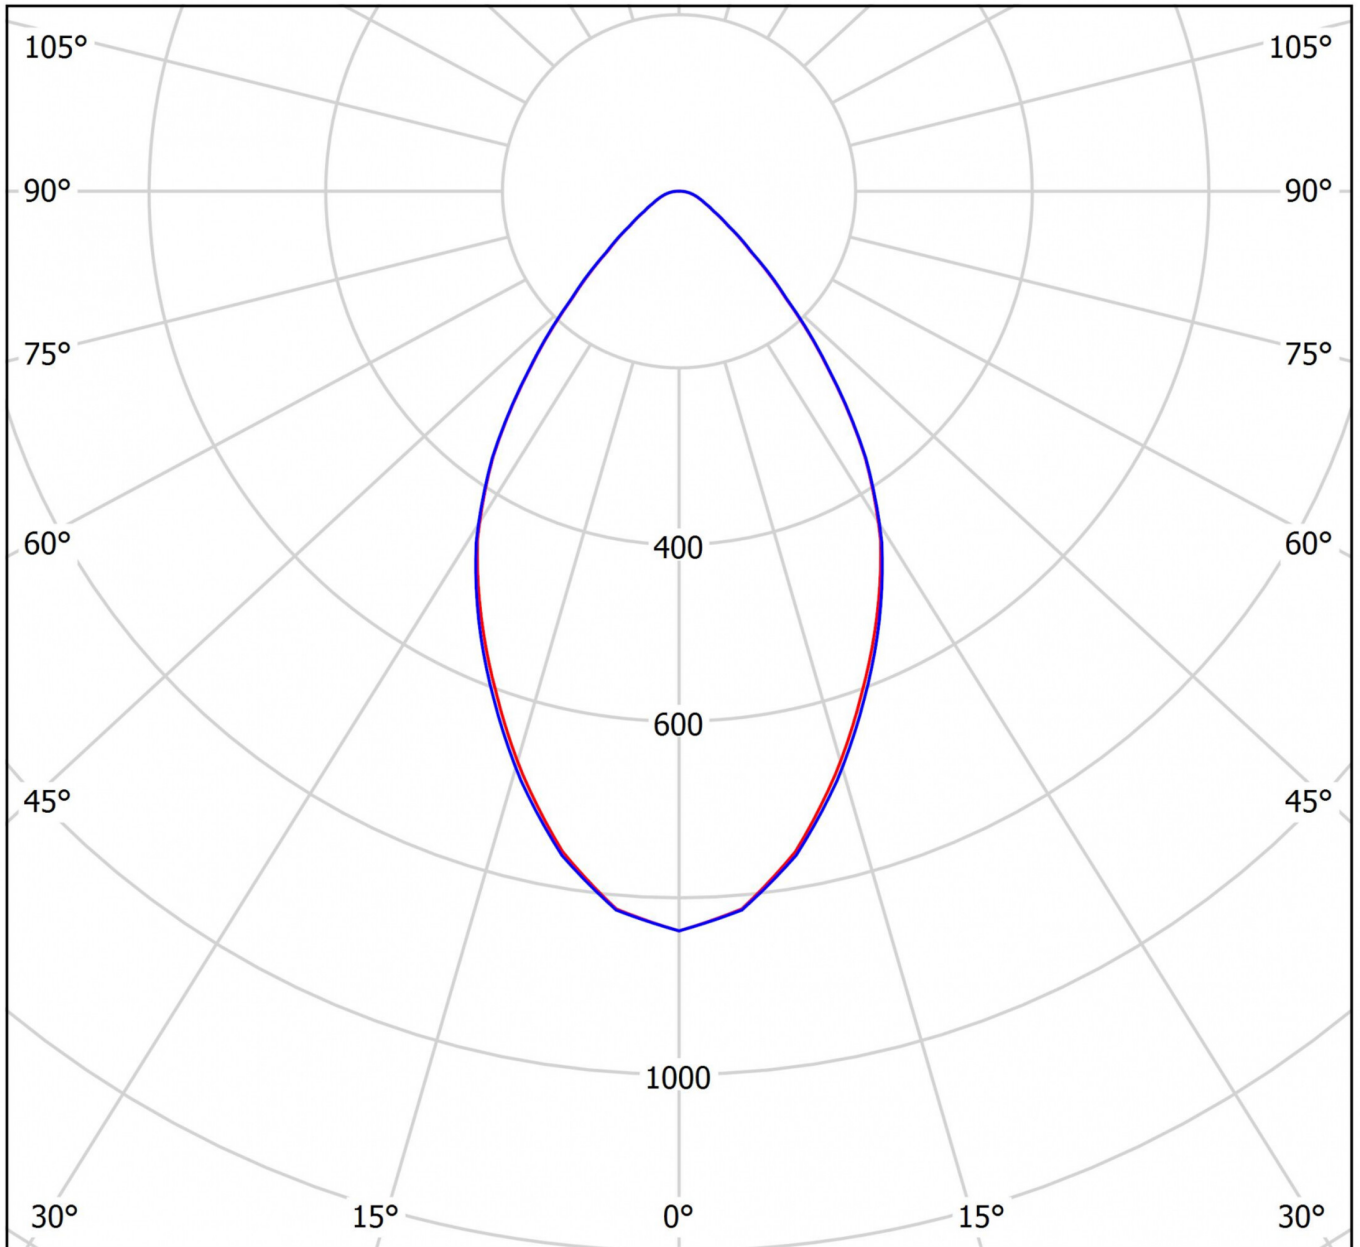

DANE TECHNICZNE

Electrical data	
Input Voltage AC	AC 220-240V / 50-60Hz
Power Factor	0,95
System power	37 W
Luminaires on B10A fuse	8 Stk.
Luminaires on B16A fuse	16 Stk.
Luminaires on C10A fuse	16 Stk.
Luminaires on C16A fuse	32 Stk.
Connection cross section	1,5 mm ²
Electrical version	with internal operating device, switchable
CASAMBI Ready	Yes
Photometrical data	
Light source	LED
Colour temperature	4 000 K
Rated luminous flux	3 500 lm
Luminous efficacy	95 lm/W
Light colour	840
Colour rendering index (CRI)	> 80
Colour tolerance	3
Beam angle	64,2/64,4 °
Lifetime (h, at 25°C)	50 000 h, L80

LIGHT DISTRIBUTION

cd/klm

— C0 - C180 — C90 - C270

$\eta = 100\%$