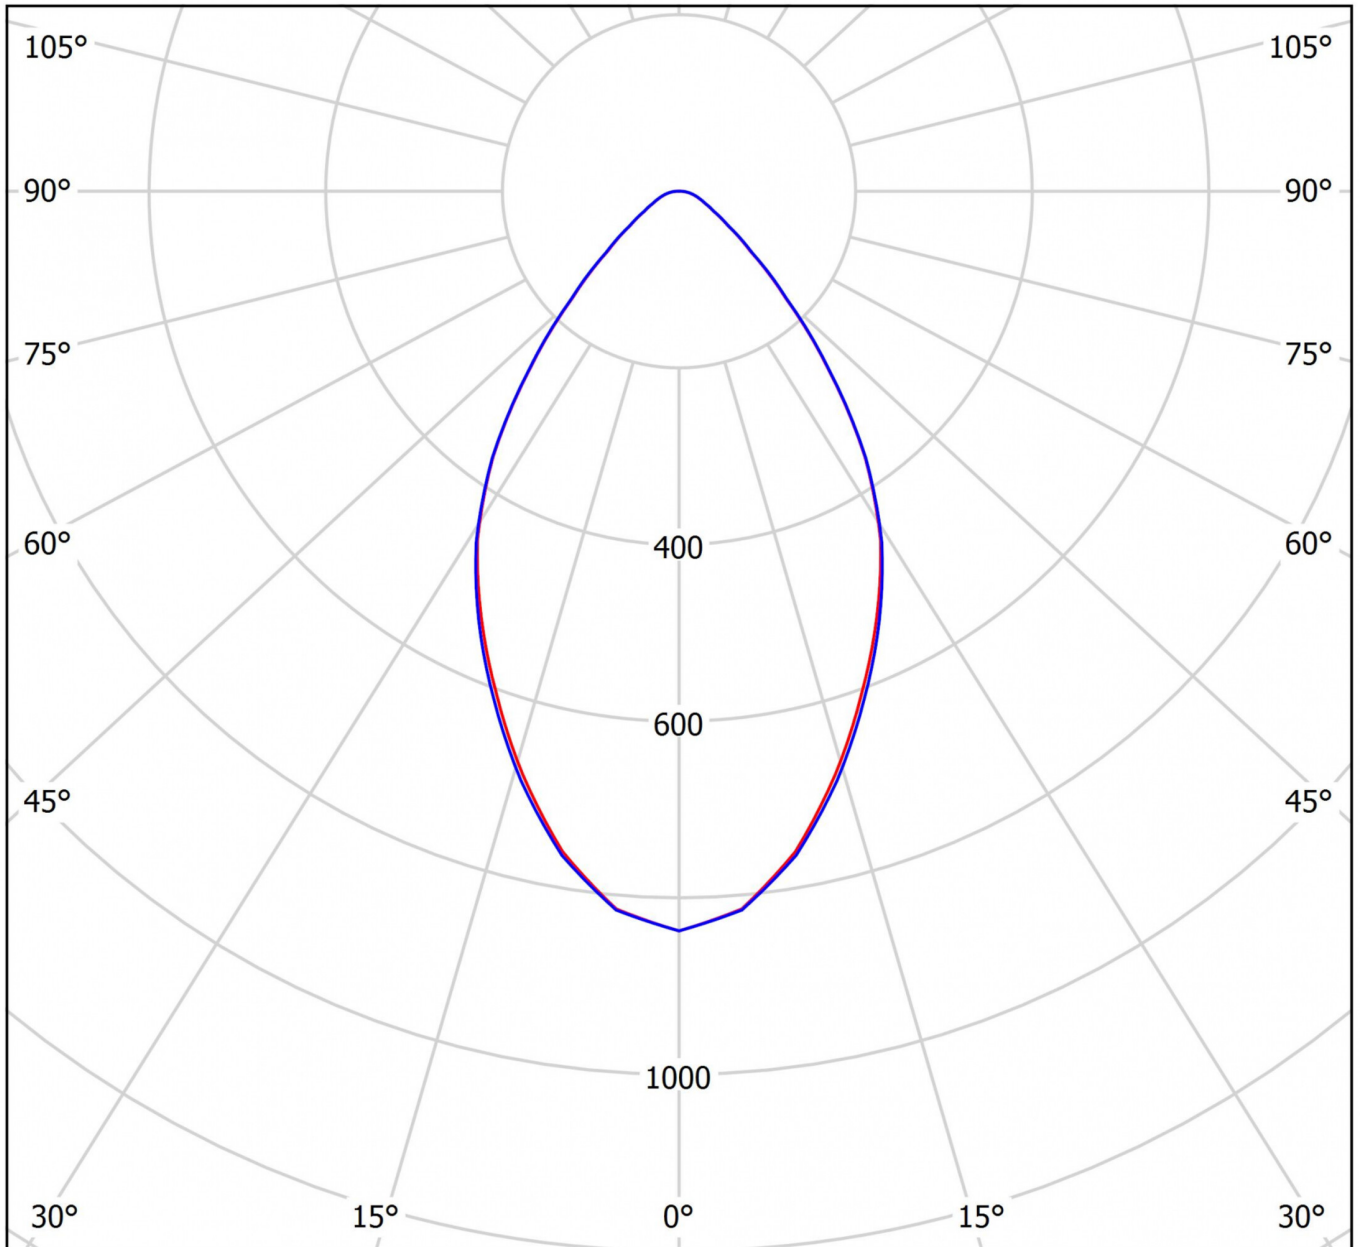

DANE TECHNICZNE

Electrical data	
Input Voltage AC	AC 220-240V / 50-60Hz
Power Factor	0,95
System power	41 W
Luminaires on B10A fuse	8 Stk.
Luminaires on B16A fuse	16 Stk.
Luminaires on C10A fuse	16 Stk.
Luminaires on C16A fuse	32 Stk.
Connection cross section	1,5 mm ²
Electrical version	with internal operating device, switchable
CASAMBI Ready	Yes
Photometrical data	
Light source	LED
Colour temperature	4 000 K
Rated luminous flux	4 150 lm
Luminous efficacy	101 lm/W
Light colour	840
Colour rendering index (CRI)	> 80
Colour tolerance	3
Beam angle	64,2/64,4 °
Lifetime (h, at 25°C)	50 000 h, L80

LIGHT DISTRIBUTION

cd/klm

— C0 - C180 — C90 - C270

$\eta = 100\%$