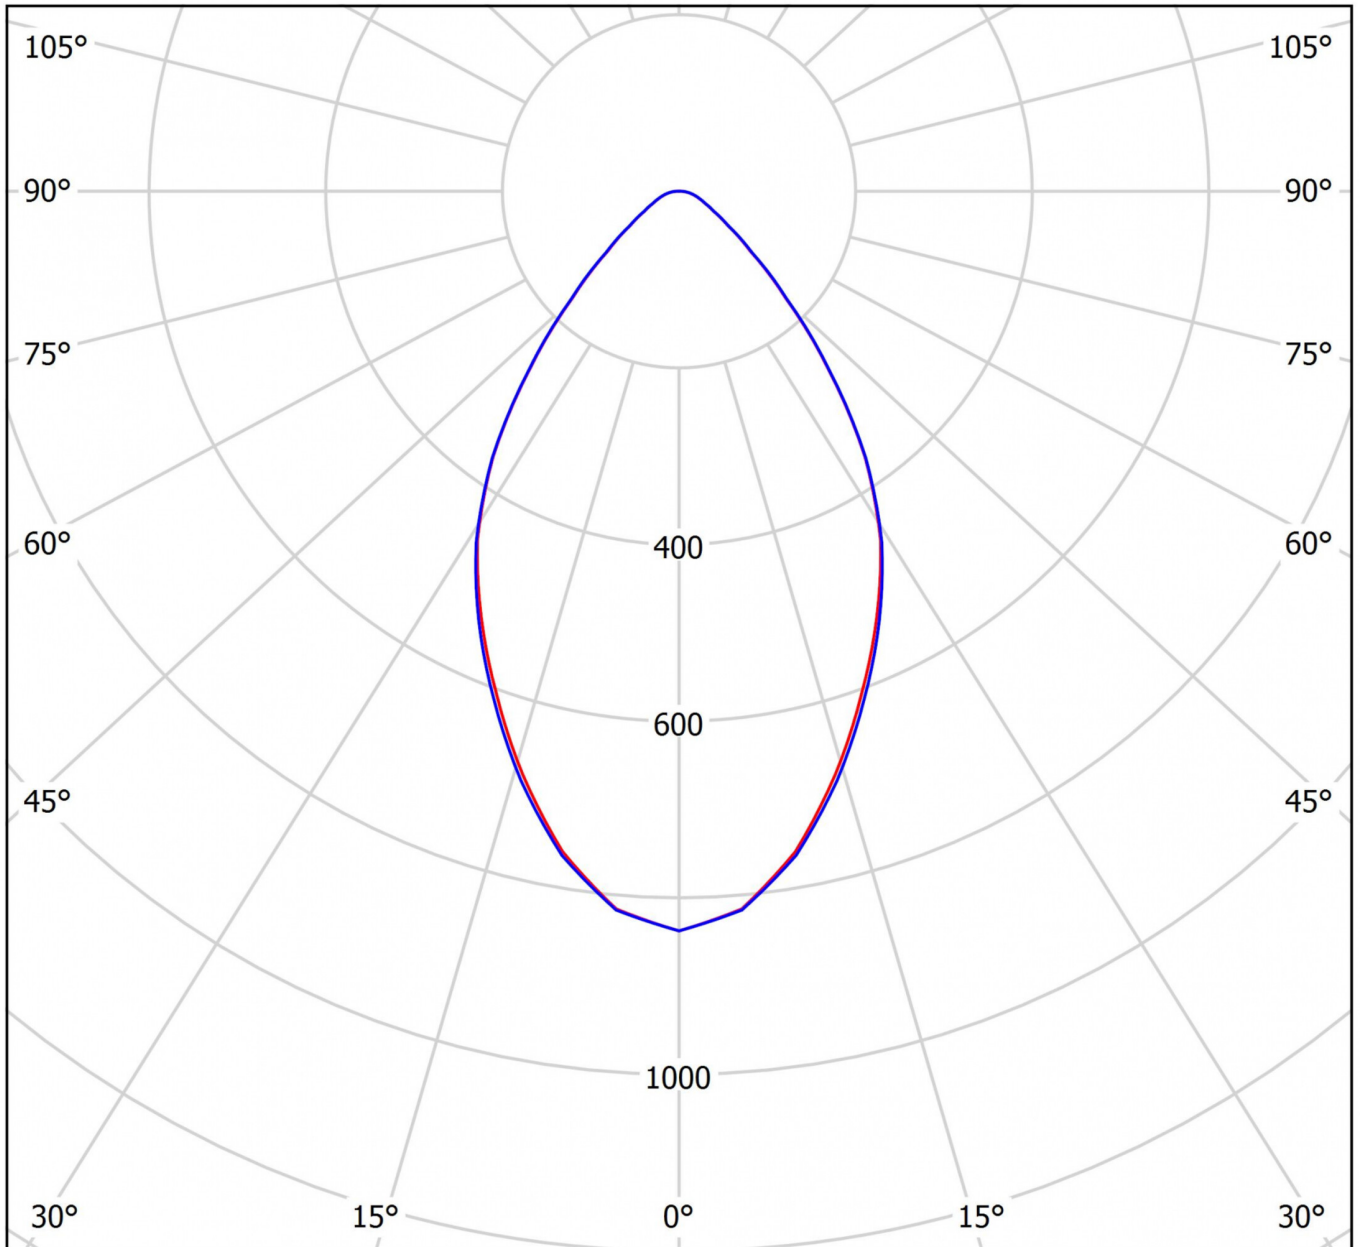

### DANE TECHNICZNE

Electrical data	
Input Voltage AC	AC 220-240V / 50-60Hz
Power Factor	0,95
System power	23 W
Inrush current	5 A
Inrush current duration	50 µs
Luminaire on B10A fuse	30 Stk.
Luminaire on B16A fuse	50 Stk.
Luminaire on C10A fuse	50 Stk.
Luminaire on C16A fuse	83 Stk.
Connection cross section	1,5 mm <sup>2</sup>
Dimming	DALI
Electrical version	with internal operating device, dimmable
CASAMBI Ready	Yes
Photometrical data	
Light source	LED
Colour temperature	3 000 K
Rated luminous flux	2 400 lm
Luminous efficacy	104 lm/W
Light colour	830
Colour rendering index (CRI)	> 80
Colour tolerance	3
Beam angle	64,2/64,4 °
Lifetime (h, at 25°C)	50 000 h, L80

Acceptance tests	
Certifications	CE, ENEC
Protection class	II
Ingress protection (IP) rating	IP 44
Glow wire test	650° C
Ambient temperature	0 to +25 C°
Physical data	
Mounting method	recessed ceiling mounted
Housing material	Aluminium
Housing colour	white
Cover material	PC
Height (H)	80 mm
Diameter $\varnothing$	172 mm
Ceiling Cut-out $\varnothing$	160 mm
Product weight	0,6 kg
Weight incl. Packaging	0,7 kg
Packaging Length (L)	190 mm
Packaging Width (B)	190 mm
Packaging Height (H)	145 mm

**LIGHT DISTRIBUTION**

cd/klm

— C0 - C180 — C90 - C270

$\eta = 100\%$