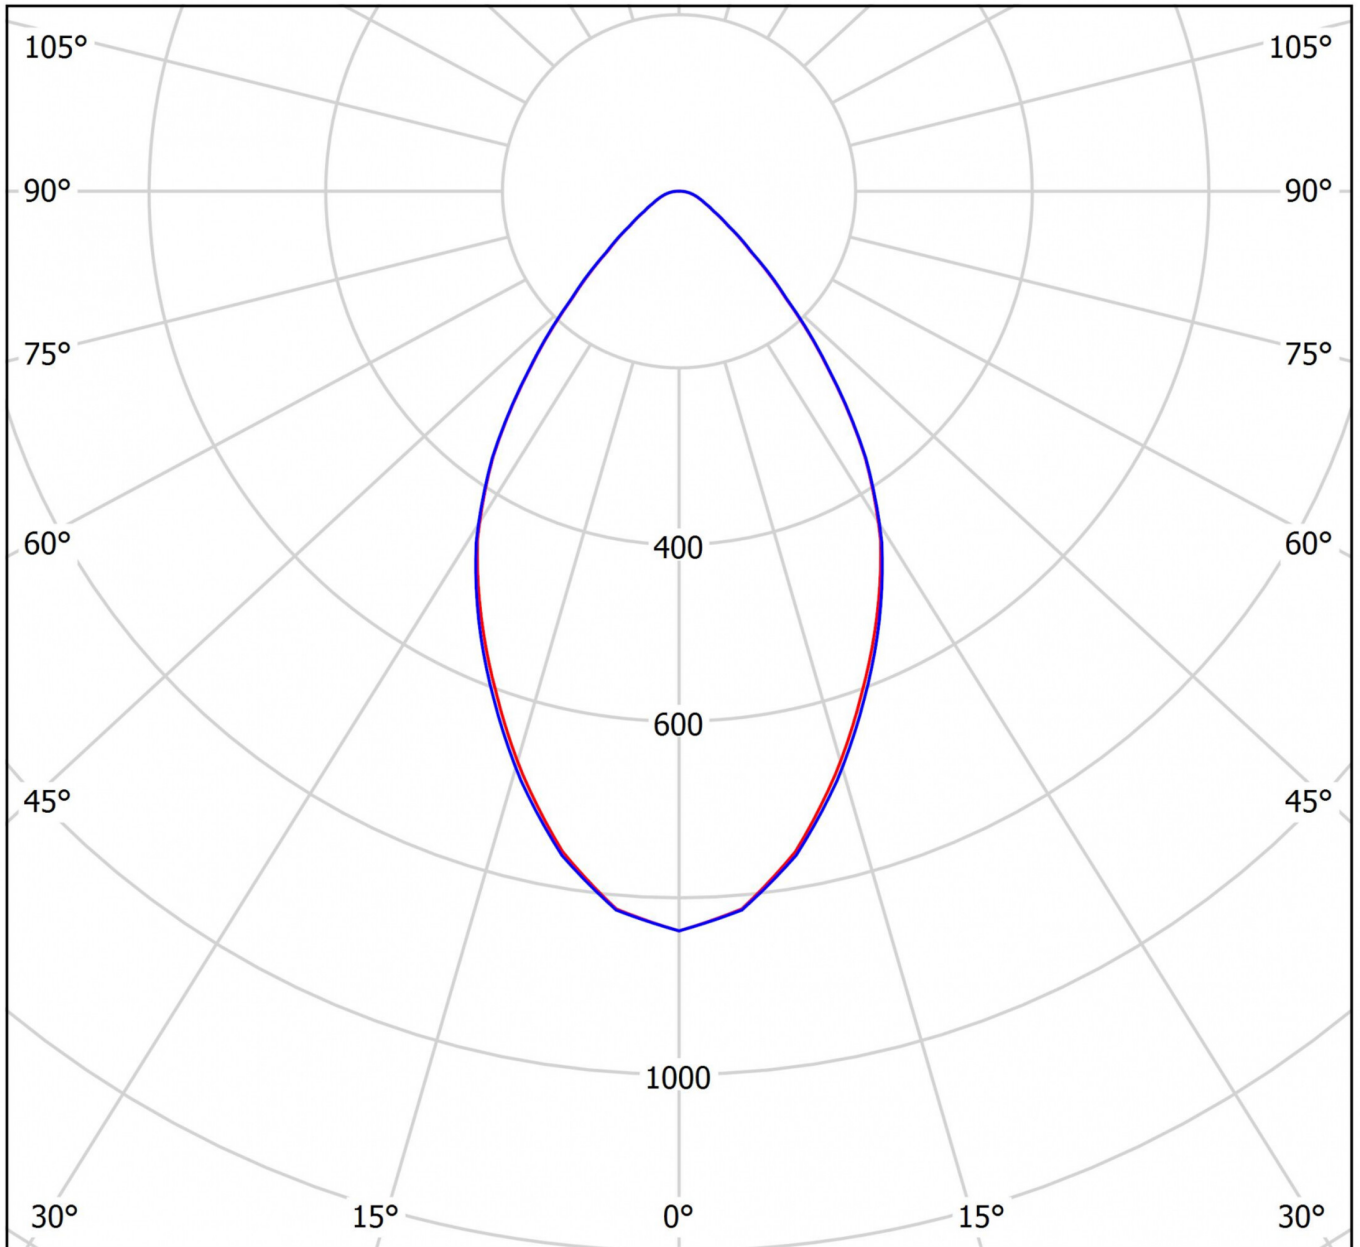

DANE TECHNICZNE

Electrical data	
Input Voltage AC	AC 220-240V / 50-60Hz
Power Factor	0,95
System power	37 W
Inrush current	5 A
Inrush current duration	50 µs
Luminaire on B10A fuse	30 Stk.
Luminaire on B16A fuse	50 Stk.
Luminaire on C10A fuse	50 Stk.
Luminaire on C16A fuse	83 Stk.
Connection cross section	1,5 mm ²
Dimming	DALI
Electrical version	with internal operating device, dimmable
CASAMBI Ready	Yes
Photometrical data	
Light source	LED
Colour temperature	3 000 K
Rated luminous flux	3 400 lm
Luminous efficacy	92 lm/W
Light colour	830
Colour rendering index (CRI)	> 80
Colour tolerance	3
Beam angle	64,2/64,4 °
Lifetime (h, at 25°C)	50 000 h, L80

LIGHT DISTRIBUTION

cd/klm

— C0 - C180 — C90 - C270

$\eta = 100\%$