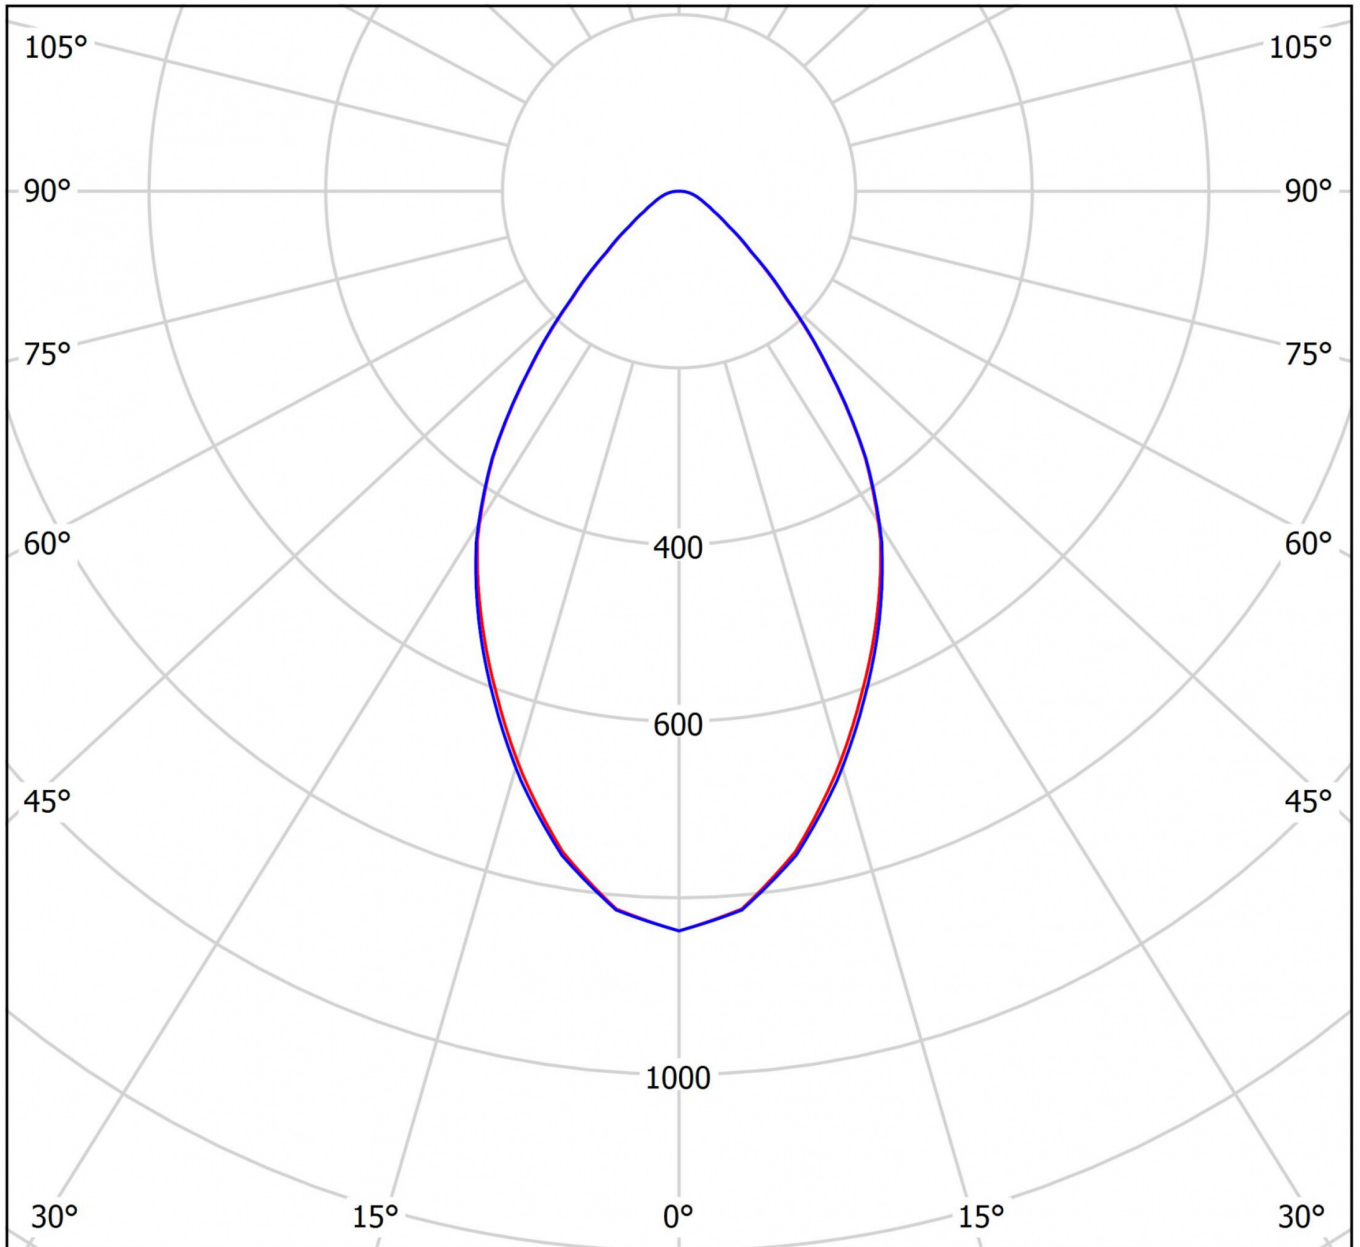

DANE TECHNICZNE

Electrical data	
Input Voltage AC	AC 220-240V / 50-60Hz
Power Factor	0,95
System power	23 W
Luminaires on B10A fuse	14 Stk.
Luminaires on B16A fuse	24 Stk.
Luminaires on C10A fuse	24 Stk.
Luminaires on C16A fuse	40 Stk.
Connection cross section	1,5 mm ²
Electrical version	with internal operating device, switchable
CASAMBI Ready	Yes
Photometrical data	
Light source	LED
Colour temperature	3 000 K
Rated luminous flux	2 400 lm
Luminous efficacy	104 lm/W
Light colour	830
Colour rendering index (CRI)	> 80
Colour tolerance	3
Beam angle	64,2/64,4 °
Lifetime (h, at 25°C)	50 000 h, L80

LIGHT DISTRIBUTION

cd/klm

— C0 - C180 — C90 - C270

$\eta = 100\%$