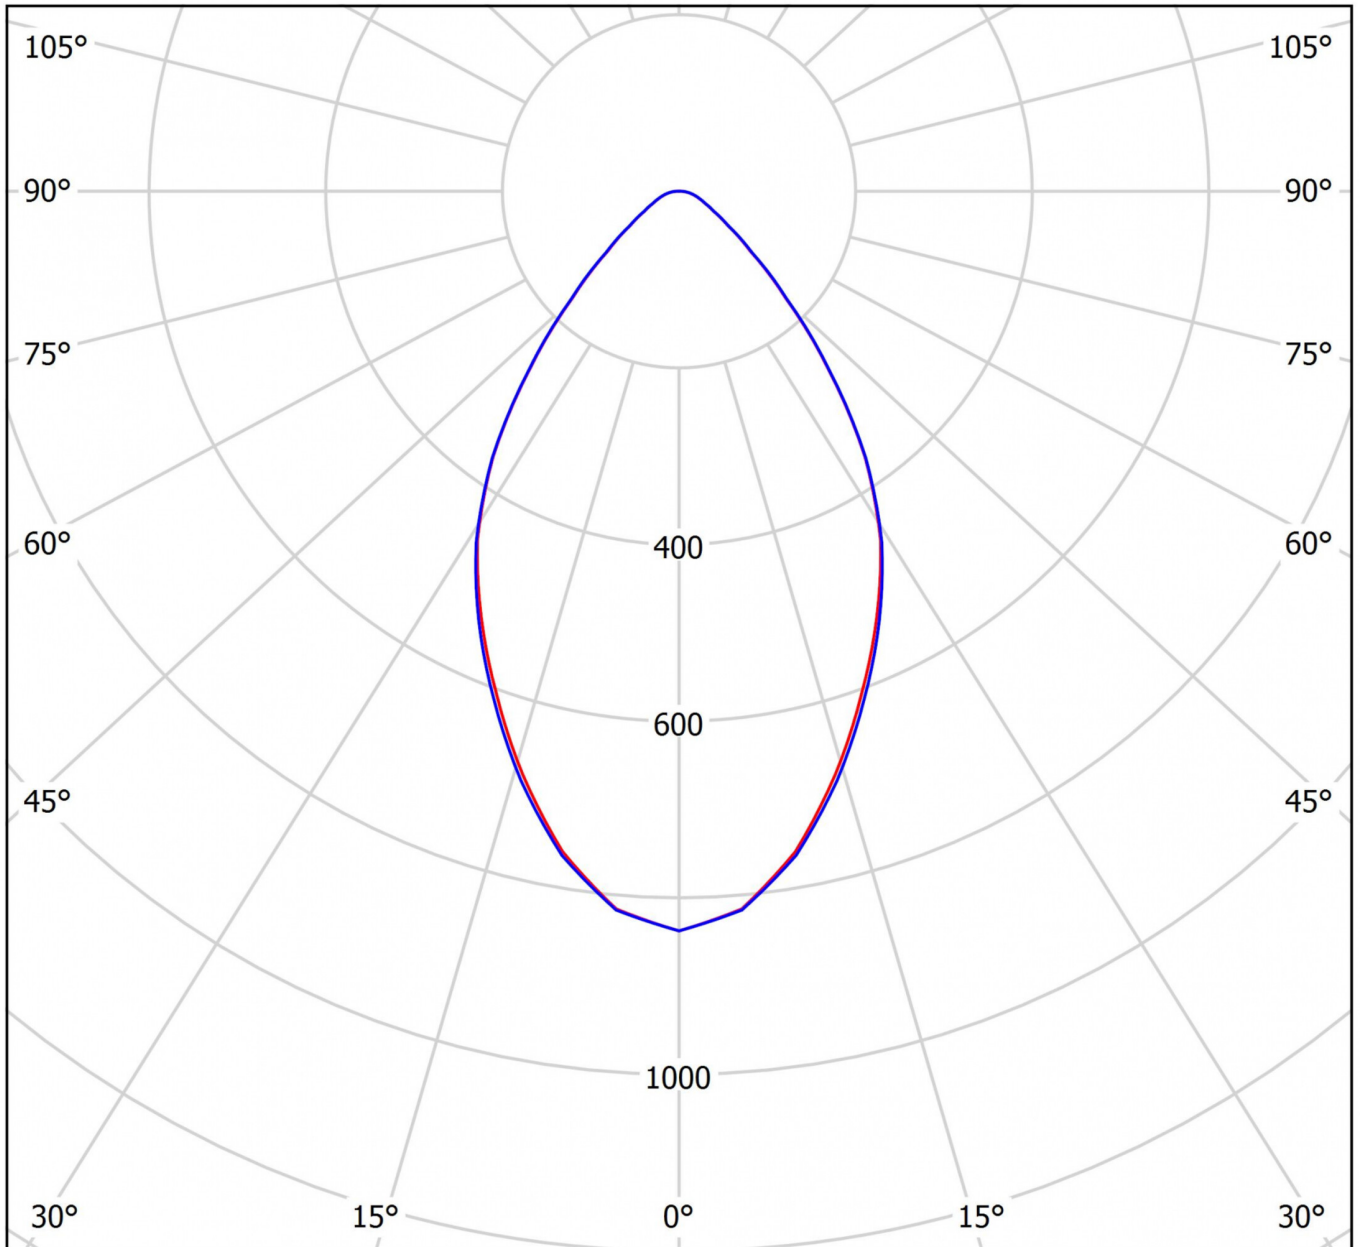

TECHNICAL DATA

Electrical data	
Input Voltage AC	AC 220-240V / 50-60Hz
Power Factor	0.95
System power	37 W
Luminaires on B10A fuse	8 Stk.
Luminaires on B16A fuse	16 Stk.
Luminaires on C10A fuse	16 Stk.
Luminaires on C16A fuse	32 Stk.
Connection cross section	1.5 mm ²
Electrical version	with internal operating device, switchable
CASAMBI Ready	Yes
Photometrical data	
Light source	LED
Colour temperature	3,000 K
Rated luminous flux	3,400 lm
Luminous efficacy	92 lm/W
Light colour	830
Colour rendering index (CRI)	> 80
Colour tolerance	3
Beam angle	64,2/64,4 °
Lifetime (h, at 25°C)	50,000 h, L80

LIGHT DISTRIBUTION

cd/klm

— C0 - C180

— C90 - C270

$\eta = 100\%$