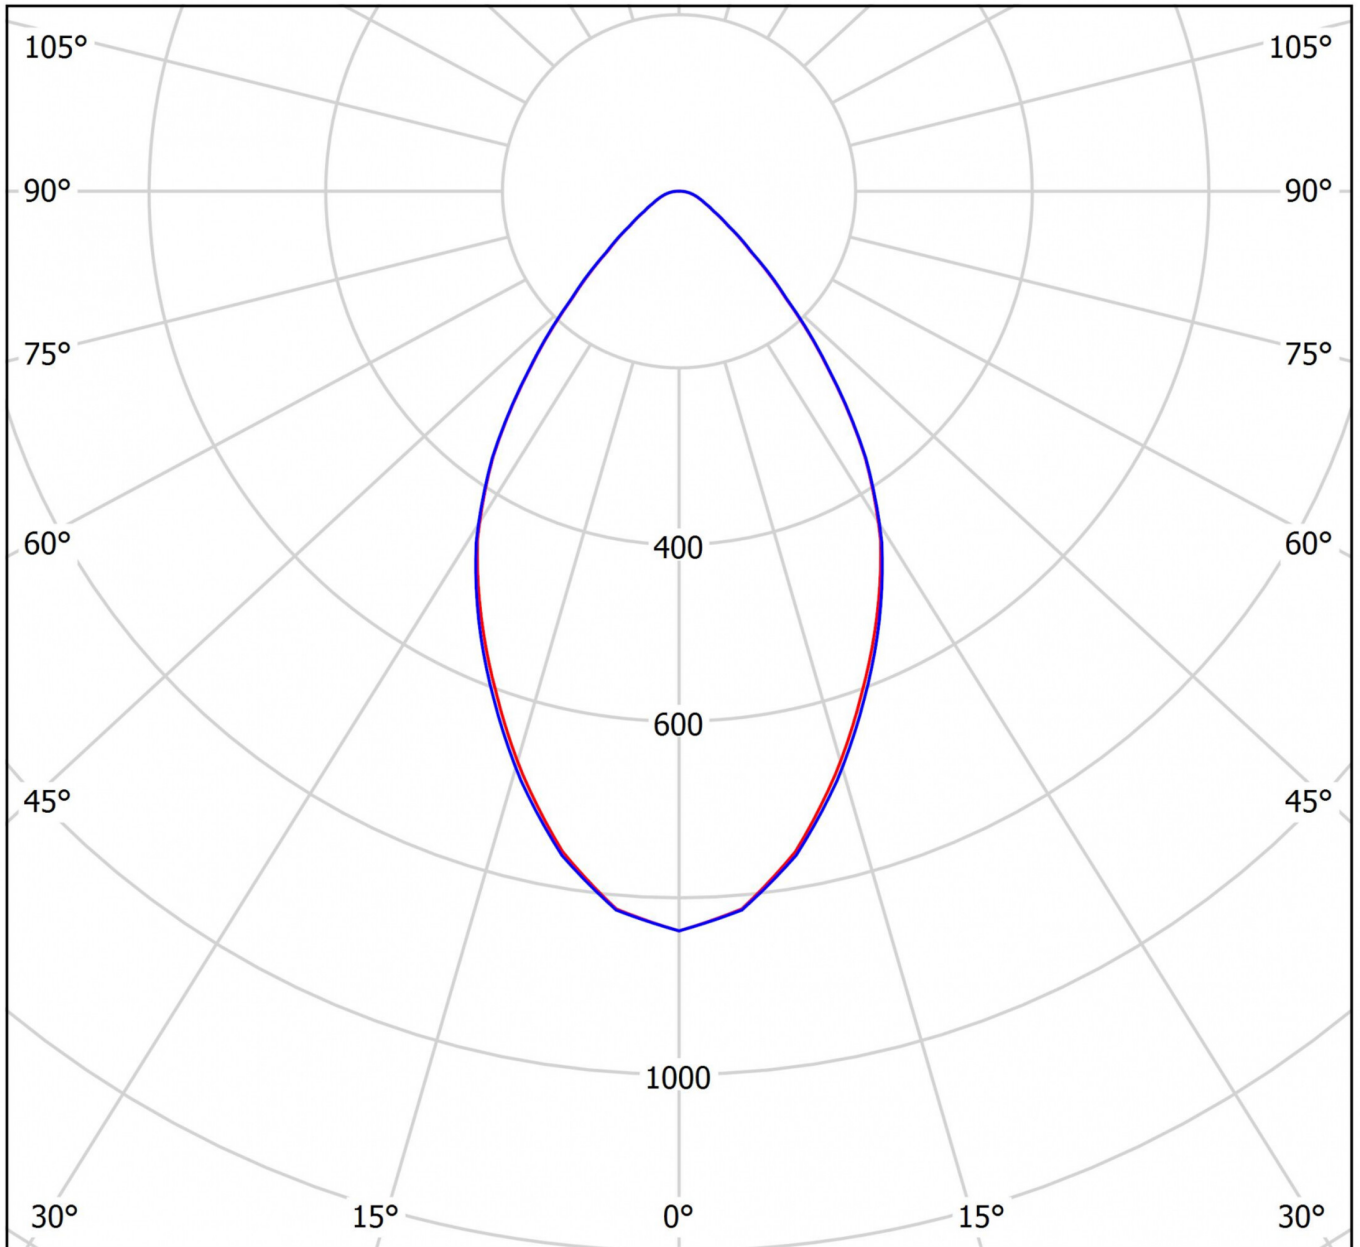

DANE TECHNICZNE

Electrical data	
Input Voltage AC	AC 220-240V / 50-60Hz
Power Factor	0,95
System power	37 W
Luminaires on B10A fuse	8 Stk.
Luminaires on B16A fuse	16 Stk.
Luminaires on C10A fuse	16 Stk.
Luminaires on C16A fuse	32 Stk.
Connection cross section	1,5 mm ²
Electrical version	with internal operating device, switchable
CASAMBI Ready	Yes
Photometrical data	
Light source	LED
Colour temperature	3 000 K
Rated luminous flux	3 400 lm
Luminous efficacy	92 lm/W
Light colour	830
Colour rendering index (CRI)	> 80
Colour tolerance	3
Beam angle	64,2/64,4 °
Lifetime (h, at 25°C)	50 000 h, L80

LIGHT DISTRIBUTION

cd/klm

— C0 - C180 — C90 - C270

$\eta = 100\%$