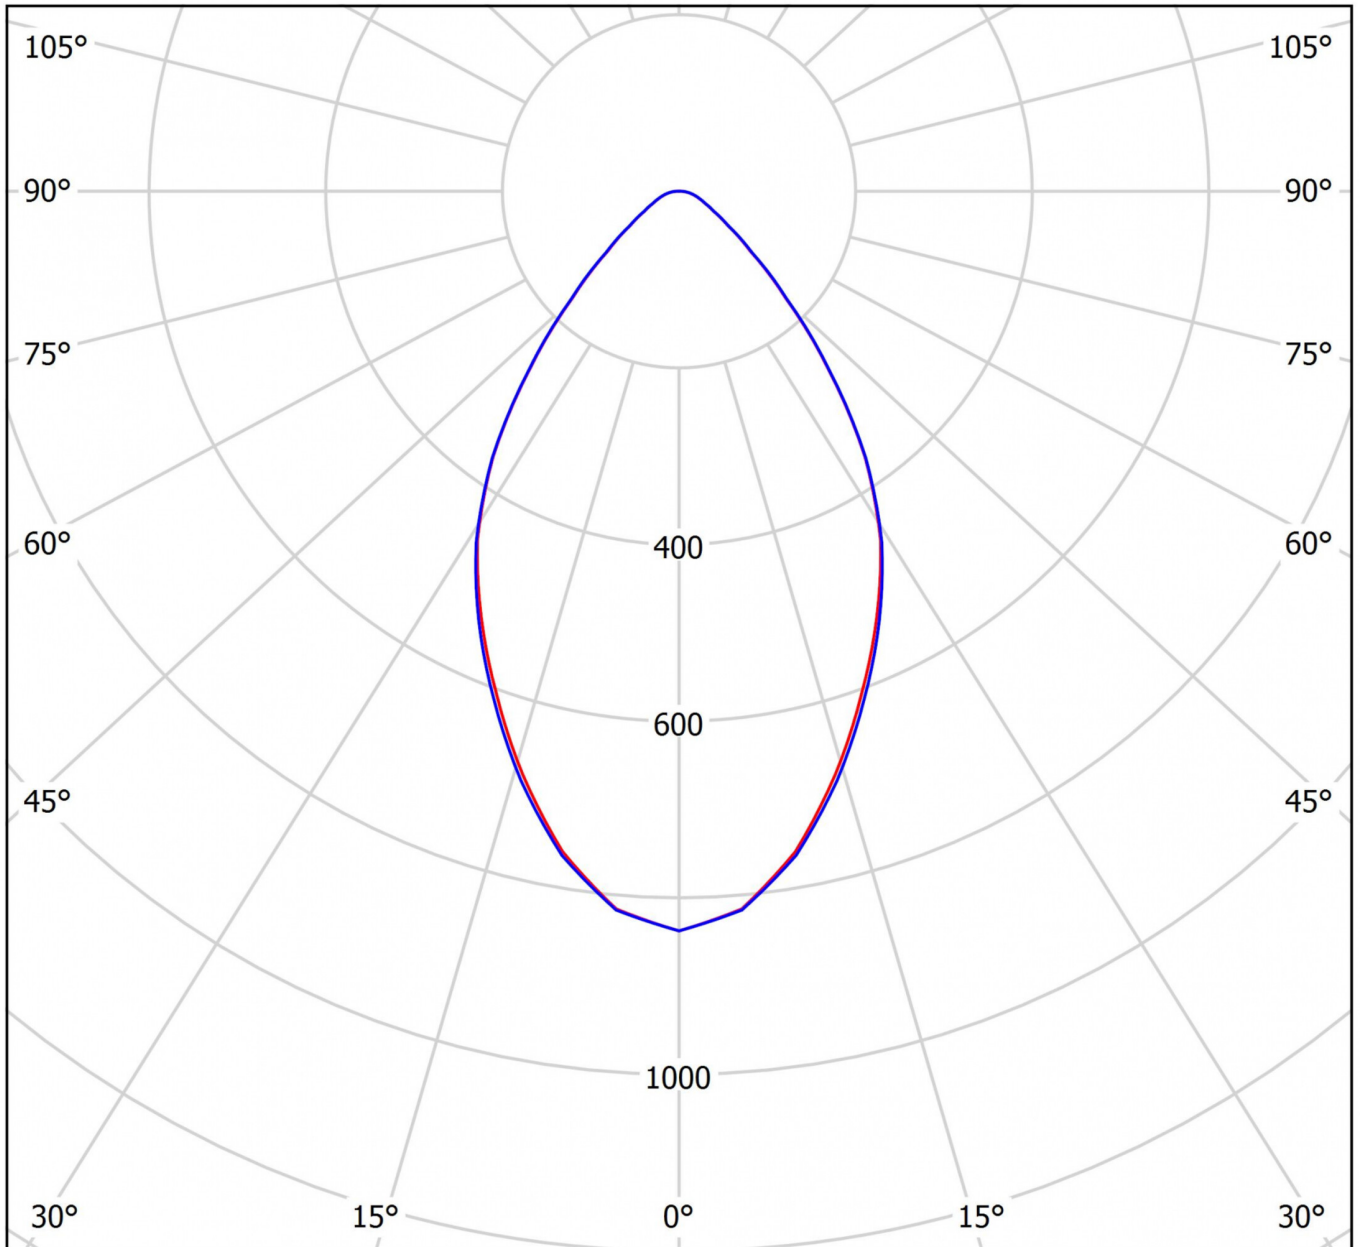

## TECHNICAL DATA

| Electrical data              |  |
|------------------------------|--|
| Input Voltage AC             | AC 220-240V / 50-60Hz                      |
| Power Factor                 | 0.95                                       |
| System power                 | 41 W                                       |
| Luminaires on B10A fuse      | 8 Stk.                                     |
| Luminaires on B16A fuse      | 16 Stk.                                    |
| Luminaires on C10A fuse      | 16 Stk.                                    |
| Luminaires on C16A fuse      | 32 Stk.                                    |
| Connection cross section     | 1.5 mm <sup>2</sup>                        |
| Electrical version           | with internal operating device, switchable |
| CASAMBI Ready                | Yes  |
| Photometrical data           |  |
| Light source                 | LED  |
| Colour temperature           | 3,000 K                                    |
| Rated luminous flux          | 4,000 lm                                   |
| Luminous efficacy            | 98 lm/W                                    |
| Light colour                 | 830  |
| Colour rendering index (CRI) | > 80                                       |
| Colour tolerance             | 3  |
| Beam angle                   | 64,2/64,4 °                                |
| Lifetime (h, at 25°C)        | 50,000 h, L80                              |

**LIGHT DISTRIBUTION**

cd/klm

— C0 - C180

— C90 - C270

$\eta = 100\%$