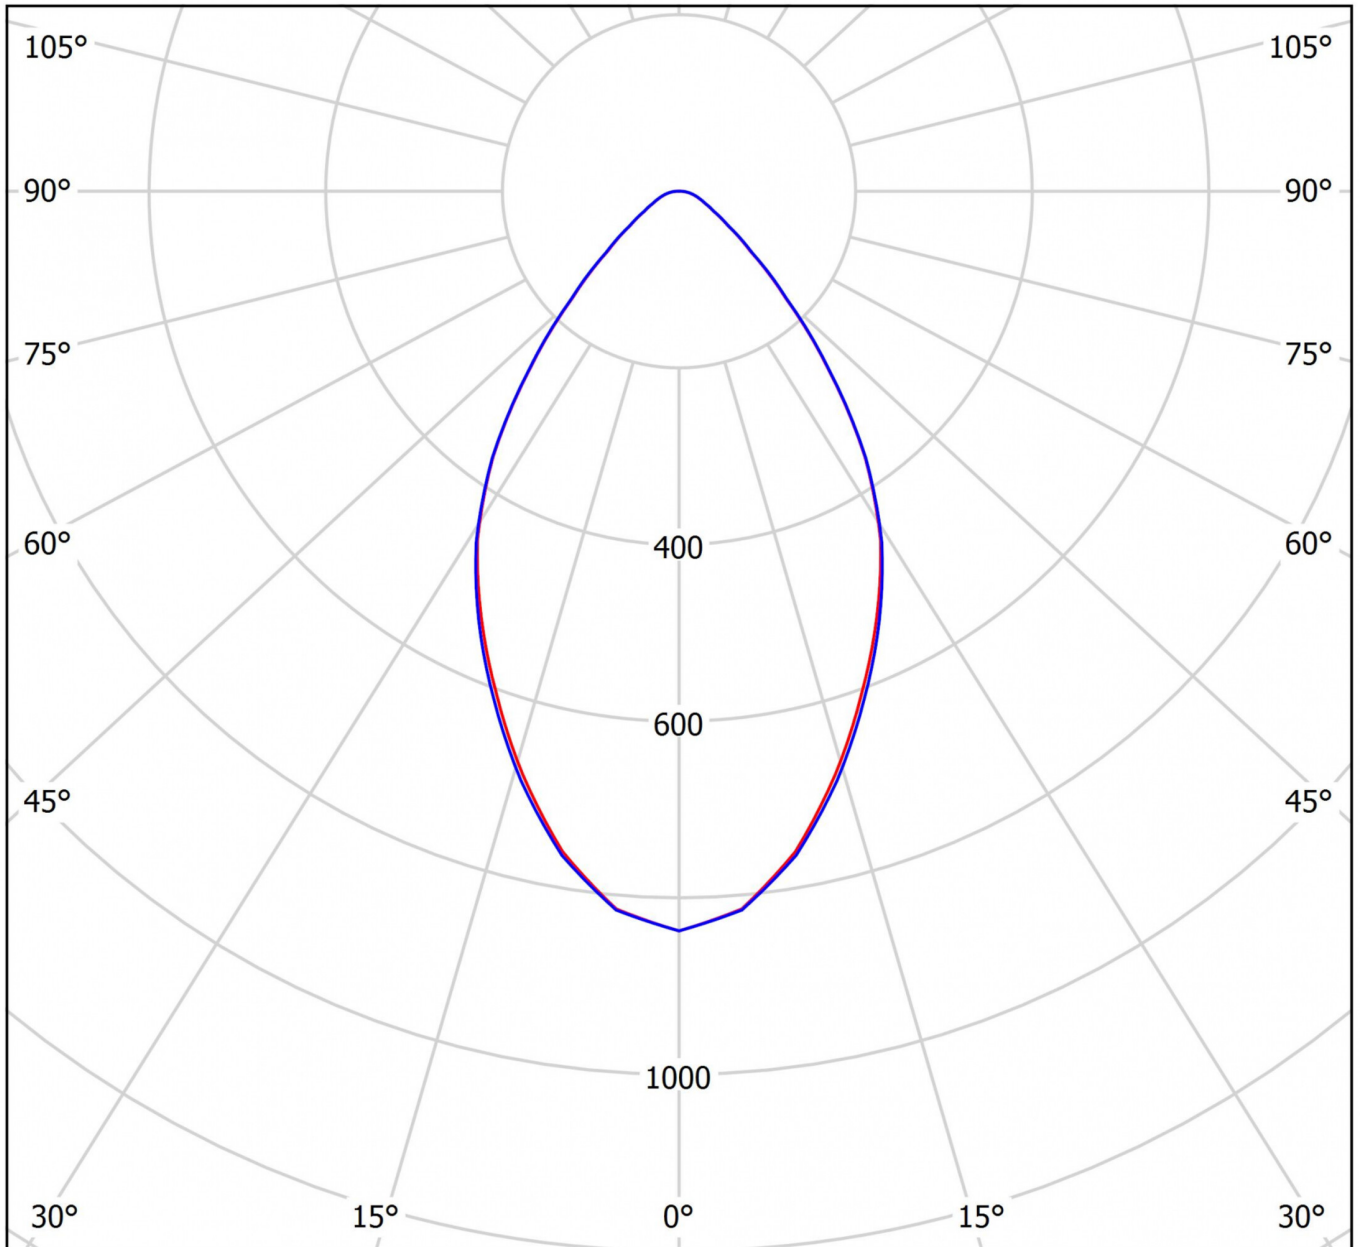

DANE TECHNICZNE

Electrical data	
Input Voltage AC	AC 220-240V / 50-60Hz
Power Factor	0,95
System power	41 W
Luminaires on B10A fuse	8 Stk.
Luminaires on B16A fuse	16 Stk.
Luminaires on C10A fuse	16 Stk.
Luminaires on C16A fuse	32 Stk.
Connection cross section	1,5 mm ²
Electrical version	with internal operating device, switchable
CASAMBI Ready	Yes
Photometrical data	
Light source	LED
Colour temperature	3 000 K
Rated luminous flux	4 000 lm
Luminous efficacy	98 lm/W
Light colour	830
Colour rendering index (CRI)	> 80
Colour tolerance	3
Beam angle	64,2/64,4 °
Lifetime (h, at 25°C)	50 000 h, L80

LIGHT DISTRIBUTION

cd/klm

— C0 - C180 — C90 - C270

$\eta = 100\%$