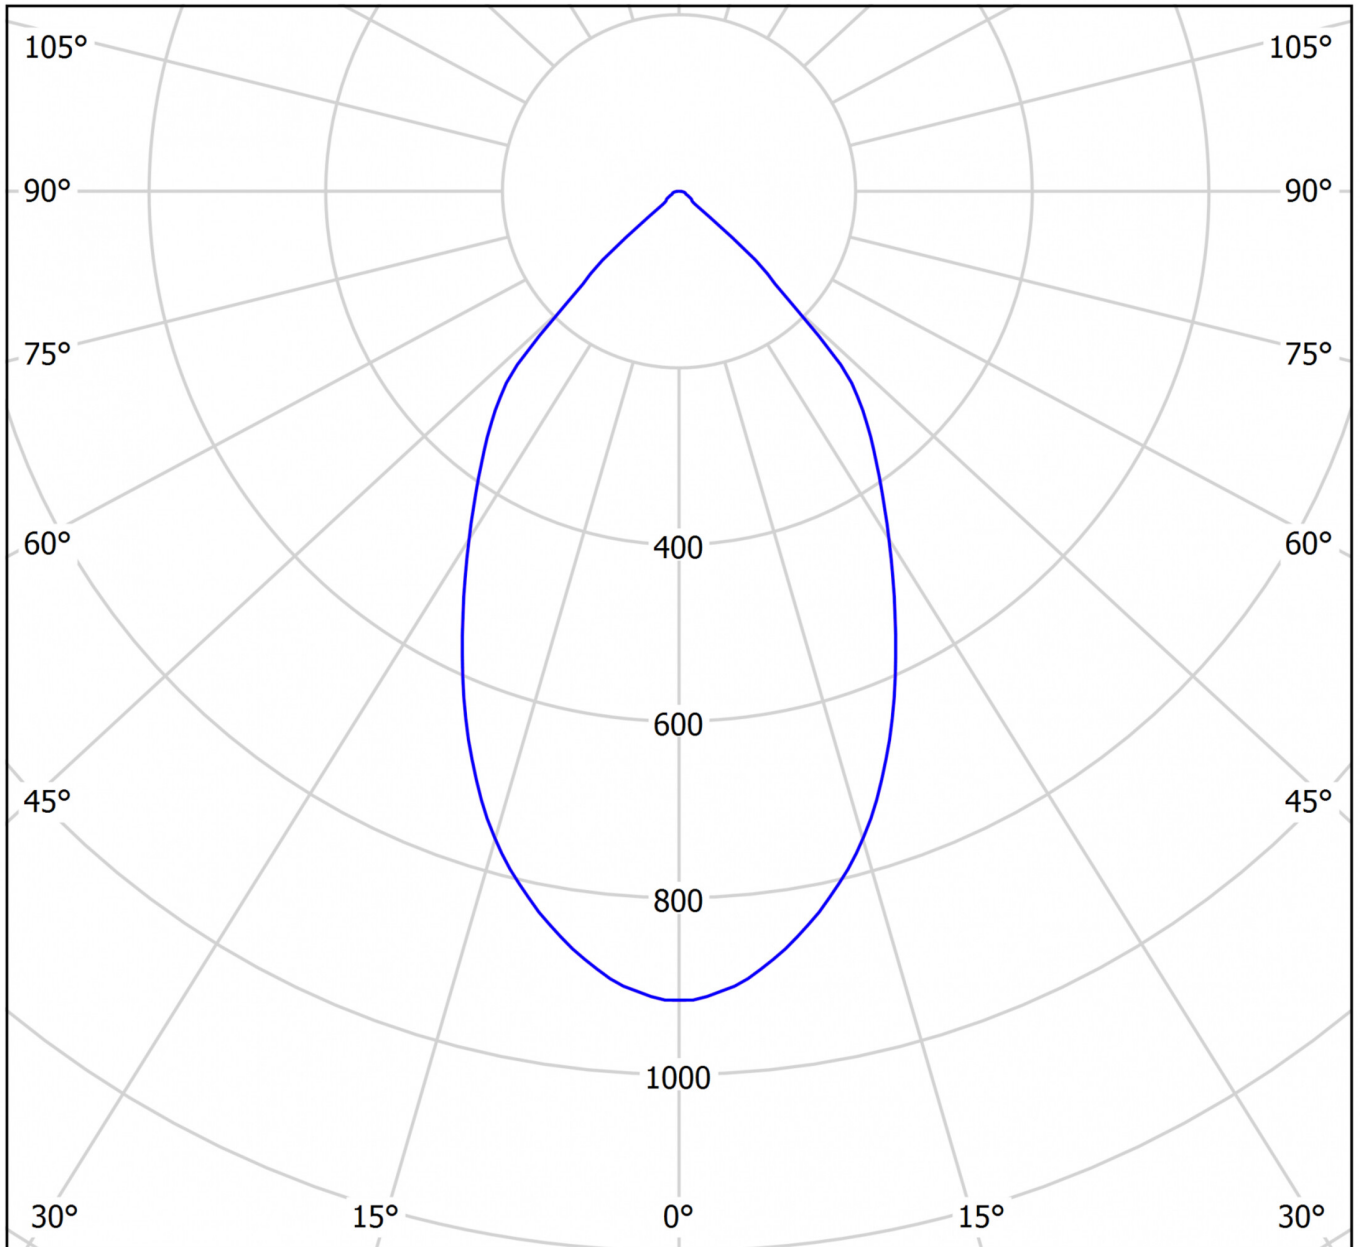

Photometrical data	
Light source	LED
Colour temperature	4,000 K
Rated luminous flux	2,800 lm
Luminous efficacy	117 lm/W
Light colour	840
Colour rendering index (CRI)	> 80
Colour tolerance	3
Beam angle	62.4 °
UGR	18.2
Lifetime (h, at 25°C)	50,000 h, L80
Acceptance tests	
Protection class	II
Ingress protection (IP) rating	IP 54
Glow wire test	650° C
Ambient temperature	0 to +25 C°
Physical data	
Mounting method	recessed ceiling mounted
Housing material	Aluminium
Housing colour	white
Cover material	Glass
Height (H)	110 mm
Diameter ø	226 mm
Ceiling Cut-out ø	210 mm
Product weight	1 kg
Weight incl. Packaging	1.1 kg
Packaging Length (L)	230 mm
Packaging Width (B)	230 mm
Packaging Height (H)	120 mm

LIGHT DISTRIBUTION

cd/klm
— C0 - C180 — C90 - C270

$\eta = 100\%$