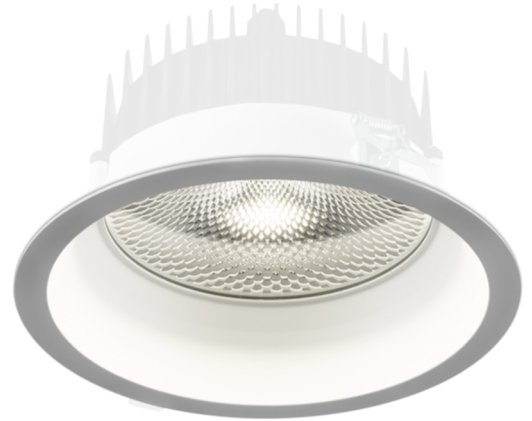

Art.-No.: YEDTA-REND-2401-U
LED recessed downlight "TAURE", round, 226x110mm,
24W, 2800lm, 4000K, CRI >80, IP54, UGR <19, white, Dali
dimmable

LED recessed downlight, TAURE series. IP54. Housing made from aluminium, white, powder-coated. Smooth aluminium reflector. Operating unit can be switched or dimmed (DALI dimmer), external. UGR < 19 and screen-compliant in accordance with EN 12464-1. Version with CASAMBI® Bluetooth control available. DC compatibility on request. Ra > 90 on request.

TECHNICAL DATA

Electrical data	
Input Voltage AC	AC 220-240V / 50-60Hz
Power Factor	0.95
System power	24 W
Inrush current	5 A
Inrush current duration	50 µs
Luminaires on B10A fuse	30 Stk.
Luminaires on B16A fuse	50 Stk.
Luminaires on C10A fuse	50 Stk.
Luminaires on C16A fuse	83 Stk.
Connection cross section	1.5 mm ²
Dimming	DALI
Electrical version	with internal operating device, dimmable
CASAMBI Ready	Yes

Photometrical data	
Light source	LED
Colour temperature	4,000 K
Rated luminous flux	2,800 lm
Luminous efficacy	117 lm/W
Light colour	840
Colour rendering index (CRI)	> 80
Colour tolerance	3
Beam angle	62.4 °
UGR	18.2
Lifetime (h, at 25°C)	50,000 h, L80
Acceptance tests	
Protection class	II
Ingress protection (IP) rating	IP 54
Glow wire test	650° C
Ambient temperature	0 to +25 C°
Physical data	
Mounting method	recessed ceiling mounted
Housing material	Aluminium
Housing colour	white
Cover material	Glass
Height (H)	110 mm
Diameter ø	226 mm
Ceiling Cut-out ø	210 mm
Product weight	1 kg
Weight incl. Packaging	1.1 kg
Packaging Length (L)	230 mm
Packaging Width (B)	230 mm
Packaging Height (H)	120 mm