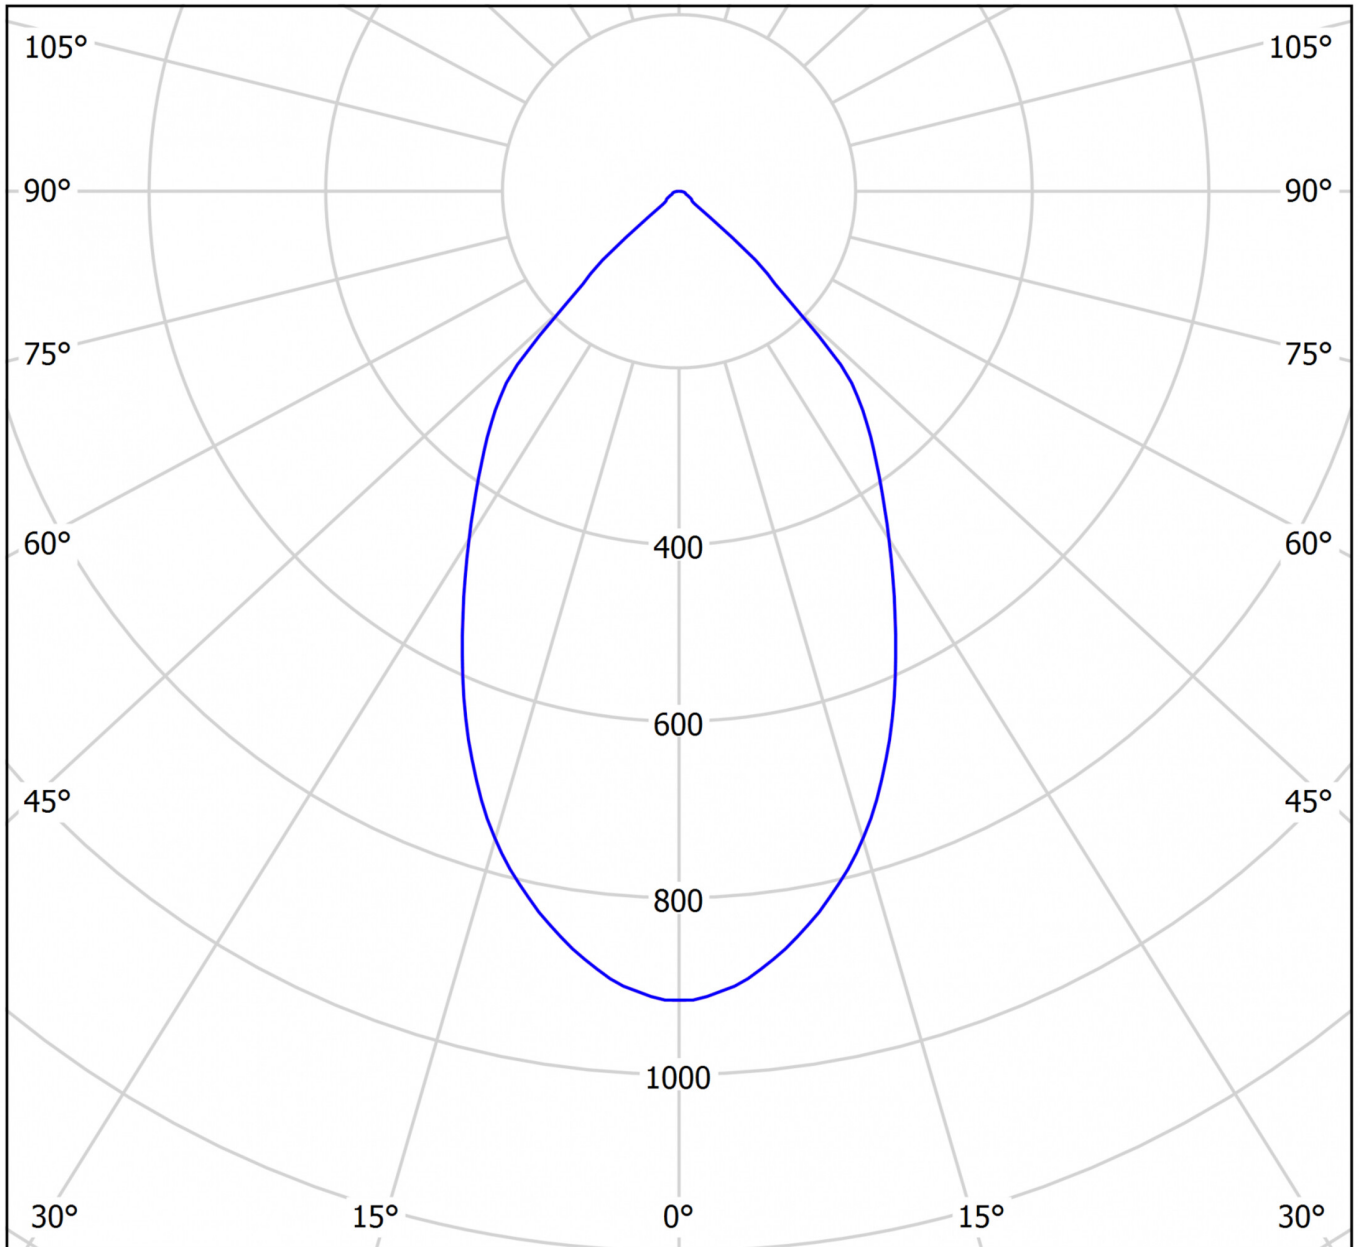

DANE TECHNICZNE

Electrical data	
Input Voltage AC	AC 220-240V / 50-60Hz
Power Factor	0,95
System power	24 W
Luminaires on B10A fuse	14 Stk.
Luminaires on B16A fuse	24 Stk.
Luminaires on C10A fuse	24 Stk.
Luminaires on C16A fuse	40 Stk.
Connection cross section	1,5 mm ²
Electrical version	with internal operating device, switchable
CASAMBI Ready	Yes
Photometrical data	
Light source	LED
Colour temperature	4 000 K
Rated luminous flux	2 800 lm
Luminous efficacy	117 lm/W
Light colour	840
Colour rendering index (CRI)	> 80
Colour tolerance	3
Beam angle	62,4 °
UGR	18,2
Lifetime (h, at 25°C)	50 000 h, L80

Acceptance tests	
Protection class	II
Ingress protection (IP) rating	IP 54
Glow wire test	650° C
Ambient temperature	0 to +25 C°
Physical data	
Mounting method	recessed ceiling mounted
Housing material	Aluminium
Housing colour	white
Cover material	Glass
Height (H)	110 mm
Diameter \varnothing	226 mm
Ceiling Cut-out \varnothing	210 mm
Product weight	1 kg
Weight incl. Packaging	1,1 kg
Packaging Length (L)	230 mm
Packaging Width (B)	230 mm
Packaging Height (H)	120 mm

LIGHT DISTRIBUTION

cd/klm

$\eta = 100\%$

— C0 - C180

— C90 - C270