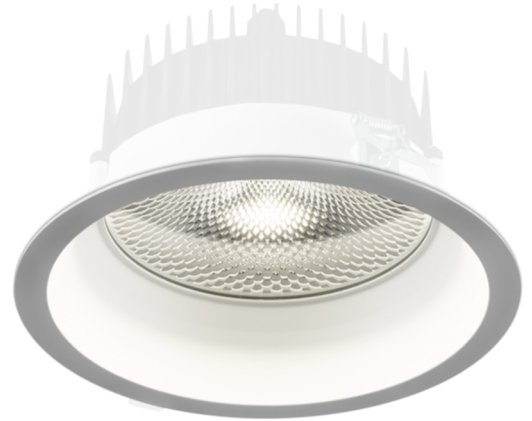

Art.-No.: YEDTA-RENS-2401-U
LED recessed downlight "TAURE", round, 226x110mm,
24W, 2800lm, 4000K, CRI >80, IP54, UGR <19, white,
switchable

LED recessed downlight, TAURE series. IP54. Housing made from aluminium, white, powder-coated. Smooth aluminium reflector. Operating unit can be switched or dimmed (DALI dimmer), external. UGR < 19 and screen-compliant in accordance with EN 12464-1. Version with CASAMBI® Bluetooth control available. DC compatibility on request. Ra > 90 on request.

DANE TECHNICZNE

Electrical data	
Input Voltage AC	AC 220-240V / 50-60Hz
Power Factor	0,95
System power	24 W
Luminaires on B10A fuse	14 Stk.
Luminaires on B16A fuse	24 Stk.
Luminaires on C10A fuse	24 Stk.
Luminaires on C16A fuse	40 Stk.
Connection cross section	1,5 mm ²
Electrical version	with internal operating device, switchable
CASAMBI Ready	Yes
Photometrical data	
Light source	LED
Colour temperature	4 000 K
Rated luminous flux	2 800 lm
Luminous efficacy	117 lm/W
Light colour	840
Colour rendering index (CRI)	> 80
Colour tolerance	3
Beam angle	62,4 °
UGR	18,2
Lifetime (h, at 25°C)	50 000 h, L80

Acceptance tests	
Protection class	II
Ingress protection (IP) rating	IP 54
Glow wire test	650° C
Ambient temperature	0 to +25 C°
Physical data	
Mounting method	recessed ceiling mounted
Housing material	Aluminium
Housing colour	white
Cover material	Glass
Height (H)	110 mm
Diameter \varnothing	226 mm
Ceiling Cut-out \varnothing	210 mm
Product weight	1 kg
Weight incl. Packaging	1,1 kg
Packaging Length (L)	230 mm
Packaging Width (B)	230 mm
Packaging Height (H)	120 mm