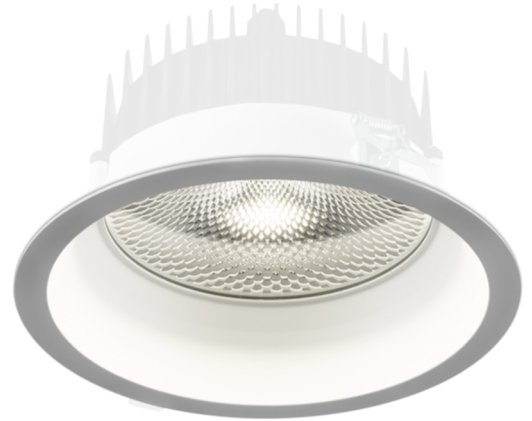

Art.-No.: YEDTA-REWS-2401-U
LED recessed downlight "TAURE", round, 226x110mm,
24W, 2650lm, 3000K, CRI >80, IP54, UGR <19, white,
switchable

LED recessed downlight, TAURE series. IP54. Housing made from aluminium, white, powder-coated. Smooth aluminium reflector. Operating unit can be switched or dimmed (DALI dimmer), external. UGR < 19 and screen-compliant in accordance with EN 12464-1. Version with CASAMBI® Bluetooth control available. DC compatibility on request. Ra > 90 on request.

DANE TECHNICZNE

Electrical data	
Input Voltage AC	AC 220-240V / 50-60Hz
Power Factor	0,95
System power	24 W
Luminaire on B16A fuse	14 Stk.
Luminaire on C10A fuse	24 Stk.
Luminaire on C16A fuse	24 Stk.
Connection cross section	1,5 mm ²
Electrical version	with internal operating device, switchable
CASAMBI Ready	Yes
Photometrical data	
Light source	LED
Colour temperature	3 000 K
Rated luminous flux	2 650 lm
Luminous efficacy	110 lm/W
Light colour	830
Colour rendering index (CRI)	> 80
Colour tolerance	3
Beam angle	62,4 °
UGR	18,2
Lifetime (h, at 25°C)	50 000 h, L80

Acceptance tests	
Protection class	II
Ingress protection (IP) rating	IP 54
Glow wire test	650° C
Ambient temperature	0 to +25 C°
Physical data	
Mounting method	recessed ceiling mounted
Housing material	Aluminium
Housing colour	white
Cover material	Glass
Height (H)	110 mm
Diameter \varnothing	226 mm
Ceiling Cut-out \varnothing	210 mm
Product weight	1 kg
Weight incl. Packaging	1,1 kg
Packaging Length (L)	230 mm
Packaging Width (B)	230 mm
Packaging Height (H)	120 mm