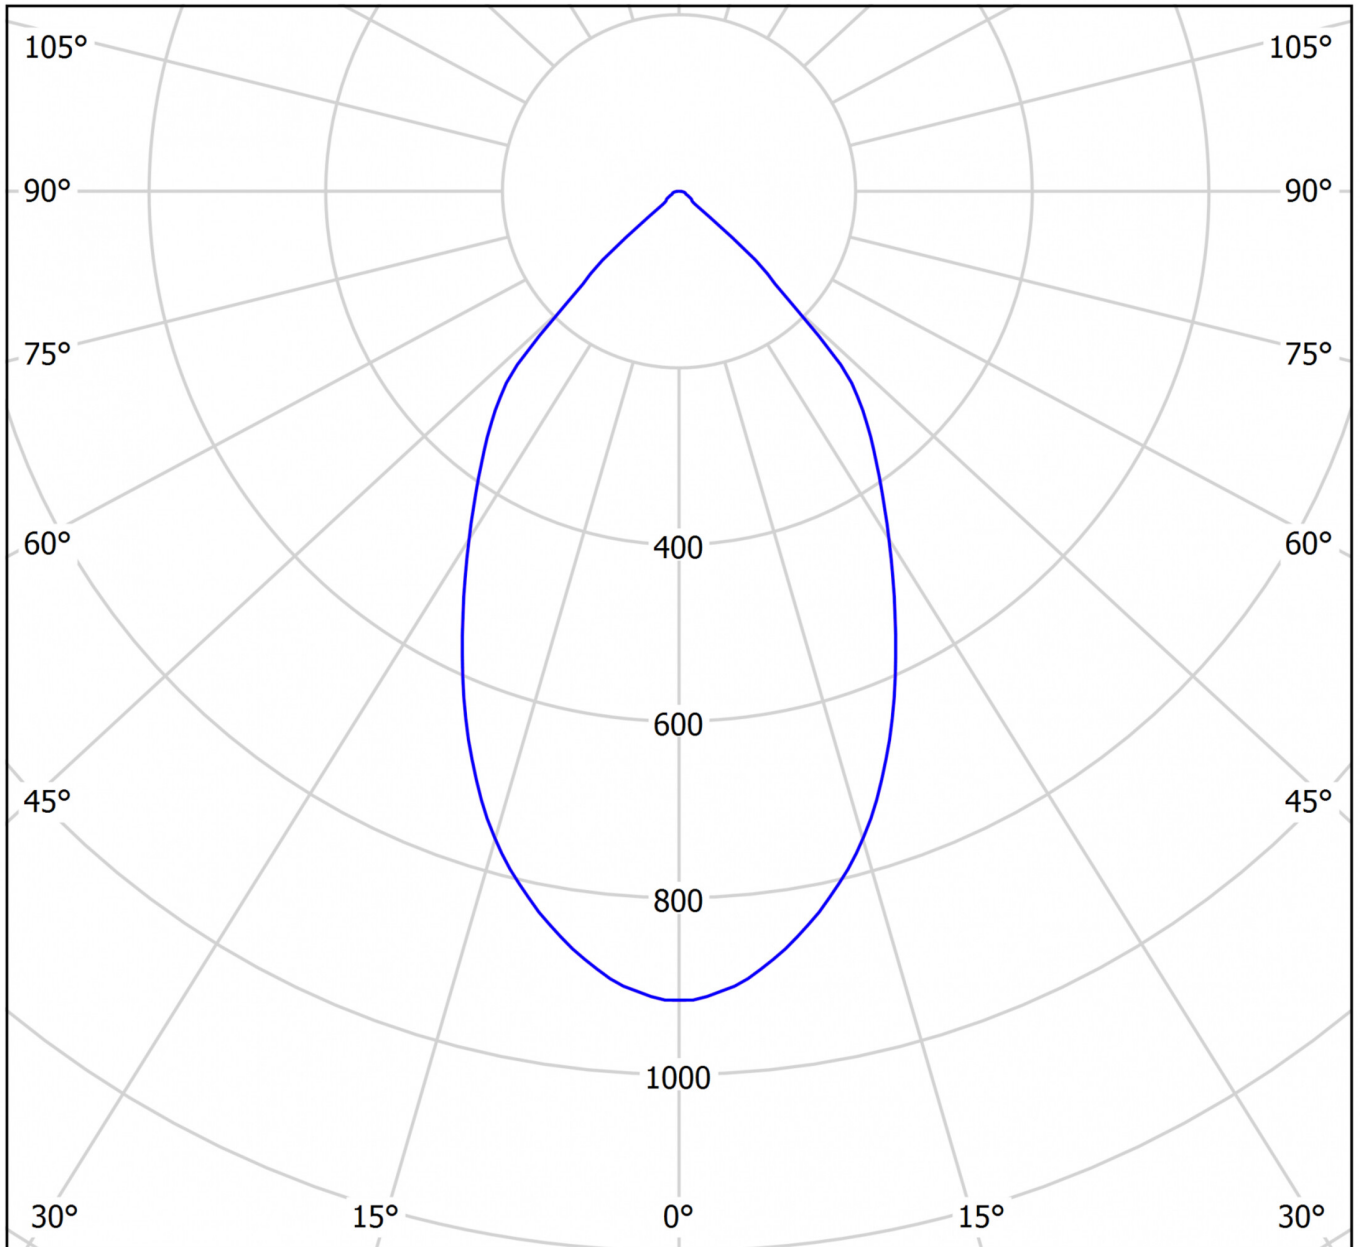

DANE TECHNICZNE

Electrical data	
Input Voltage AC	AC 220-240V / 50-60Hz
Power Factor	0,95
System power	24 W
Luminaire on B16A fuse	14 Stk.
Luminaire on C10A fuse	24 Stk.
Luminaire on C16A fuse	24 Stk.
Connection cross section	1,5 mm ²
Electrical version	with internal operating device, switchable
CASAMBI Ready	Yes
Photometrical data	
Light source	LED
Colour temperature	3 000 K
Rated luminous flux	2 650 lm
Luminous efficacy	110 lm/W
Light colour	830
Colour rendering index (CRI)	> 80
Colour tolerance	3
Beam angle	62,4 °
UGR	18,2
Lifetime (h, at 25°C)	50 000 h, L80

Acceptance tests	
Protection class	II
Ingress protection (IP) rating	IP 54
Glow wire test	650° C
Ambient temperature	0 to +25 C°
Physical data	
Mounting method	recessed ceiling mounted
Housing material	Aluminium
Housing colour	white
Cover material	Glass
Height (H)	110 mm
Diameter \varnothing	226 mm
Ceiling Cut-out \varnothing	210 mm
Product weight	1 kg
Weight incl. Packaging	1,1 kg
Packaging Length (L)	230 mm
Packaging Width (B)	230 mm
Packaging Height (H)	120 mm

LIGHT DISTRIBUTION

cd/klm

$\eta = 100\%$

— C0 - C180 — C90 - C270