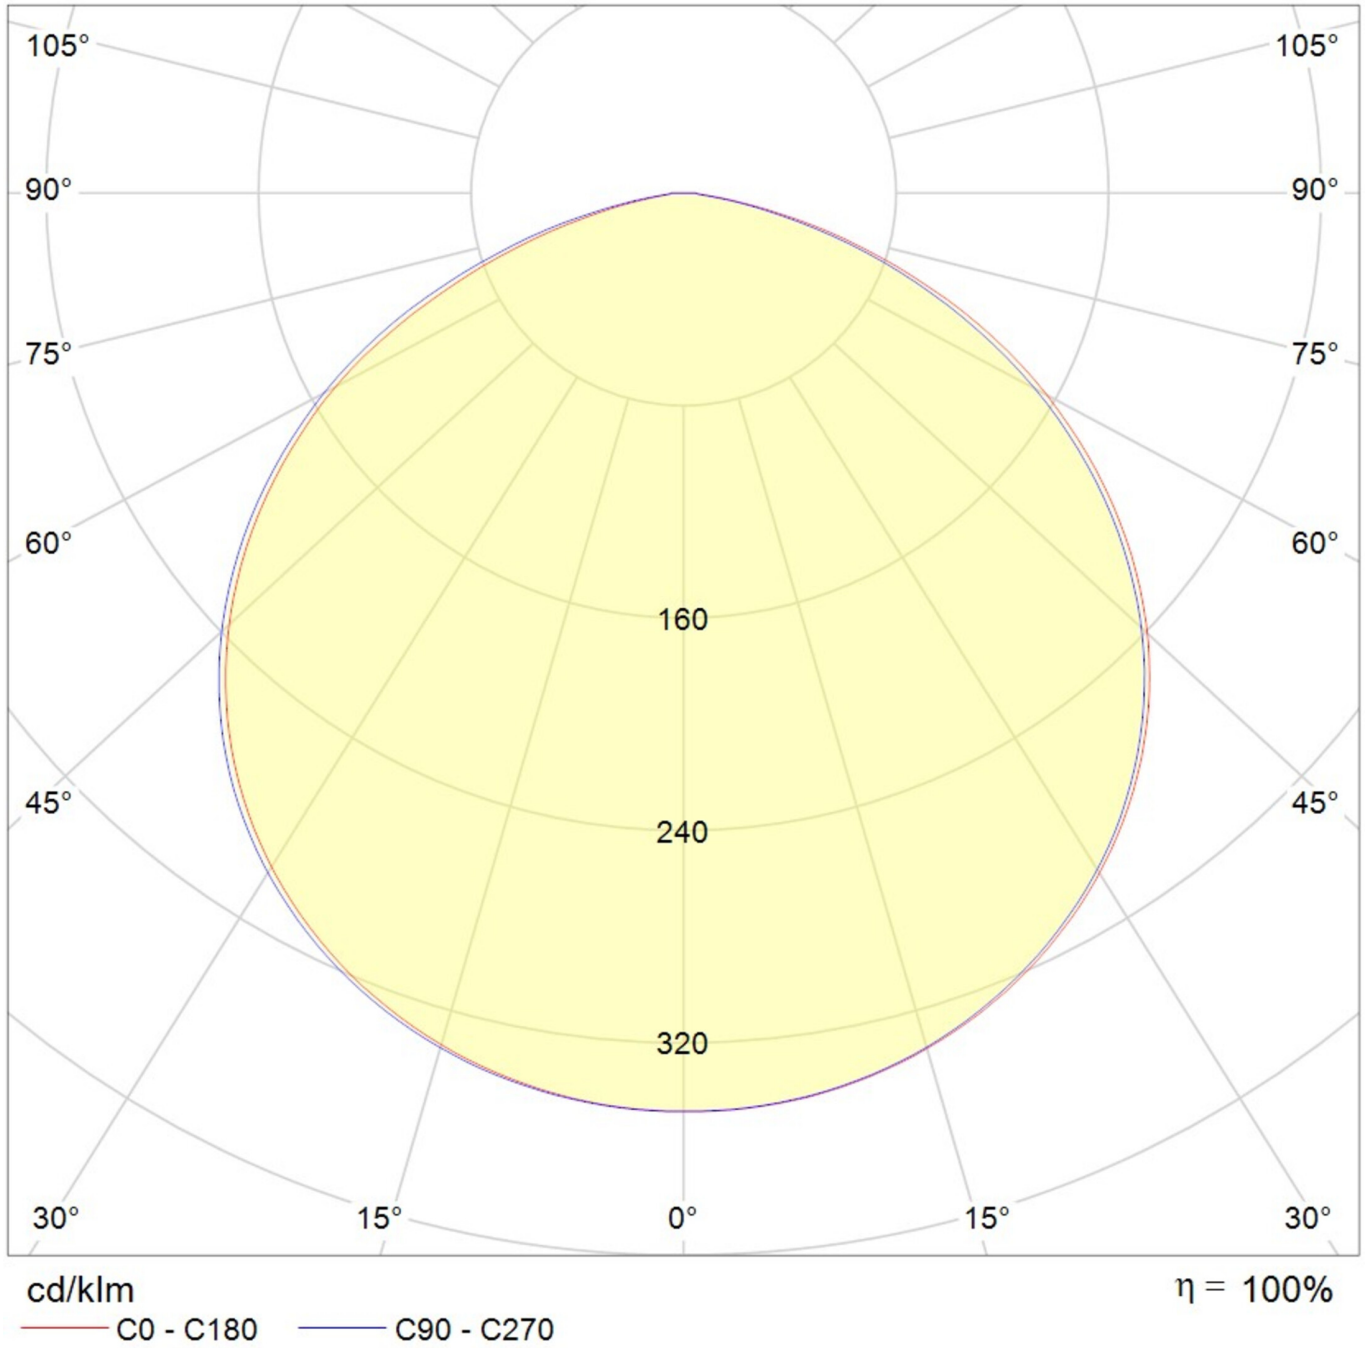

Art.-Nr: YHAZB-LINSE-120-200240
High Bay lens 120 ° for 200 - 240W high bay spotlights "HIGH BAY"

More information

TECHNICAL DATA

TEXT.LICHTVERTEILUNG

As of: 15.07.2024 - Subject to technical changes and errors.